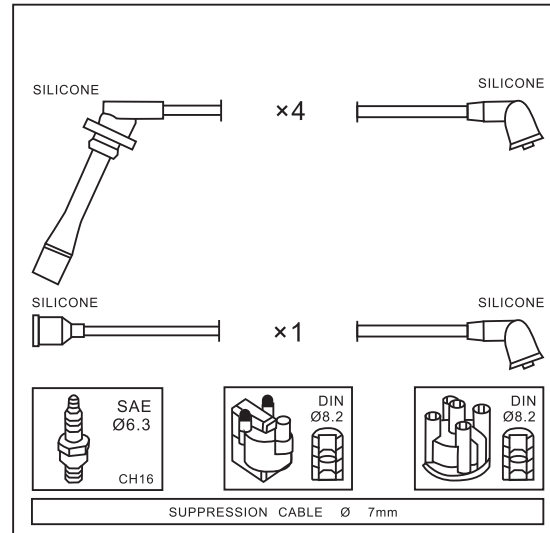

Adatt./Suitable:

DAIHATSU

19901-87198-000

19901-87184-000

19901-87198

19901-87198-000

DAIHATSU

Year

DAIHATSU

CHARADE III (G100,G101,G102) 1.3i (G102)	06/88 → 12/92
CHARADE III (G100,G101,G102) 1.3i 4WD (G102)	06/88 → 01/93
CHARADE III Saloon (G102) 1.3	11/90 → 02/93
CHARADE IV (G200,G202) 1.3 16V	05/96 → 11/99
CHARADE IV (G200,G202) 1.3 16V	01/93 → 11/99
CHARADE IV (G200,G202) 1.5 16V	01/97 → 11/99
CHARADE IV (G200,G202) 1.6 GTI	03/93 → 11/99
CHARADE IV Saloon (G203) 1.5 16V	08/94 →
GRAN MOVE (G3) 1.5 16V (G303)	10/96 → 07/98