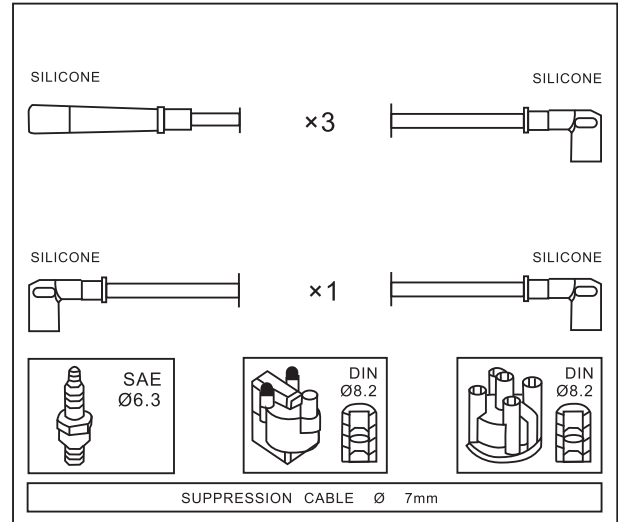

Adatt./Suitable:

SUZUKI
33700-82011

S
U
Z
U
K
I

Engine

Year

SUZUKI

SWIFT I 1.0 (SA310, AA41/43)

G10, G10A

10/83 → 03/89

SWIFT II Coda spiovente 1.0 i (SF310, AA44)

G10A

03/89 → 12/91