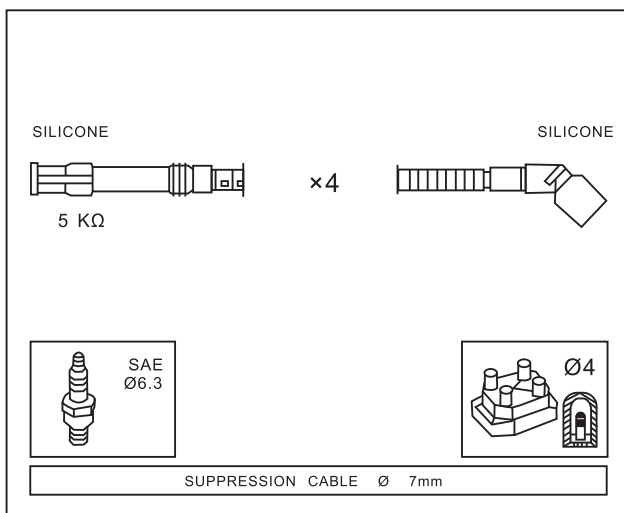

8.8910

Adatt./Suitable:

B.M.W.

EPS 1500 910

KW 359 910

B
M
W

Engine

Year