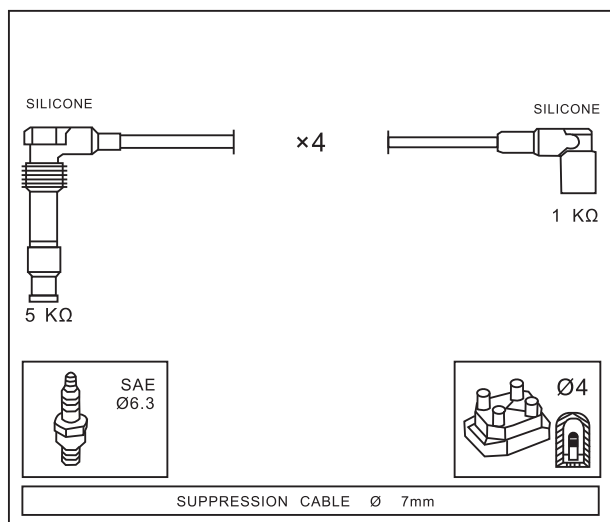

Adatt./Suitable:

CHEVROLET

96190263

96460220

DAEWOO

96190263

96460220

GENERAL MOTORS

96 460 220

DAEWOO

Engine

Year

CHEVROLET

EVANDA 2.0	X20SED	03/05	→
LACETTI 1.8	T18SED	03/05	→
NUBIRA Familiare 1.8	T18SED	03/05	→
NUBIRA Tre volumi 1.8	T18SED	03/05	→
REZZO 2.0	T20SED	03/05	→
REZZO 2.0	T20SED	08/05	→
TACUMA 2.0	X20SED	02/05	→

DAEWOO

EVANDA 2.0	L88, X 20 SED	08/02	→
LACETTI 1.8	T18SED	02/04	→
LEGANZA 2.0 16V	T20SED	07/00	→
LEGANZA 2.0 16V	X 20 SED	06/97	→ 12/02
LEGANZA 2.2 16V	T22SED	04/99	→ 12/02