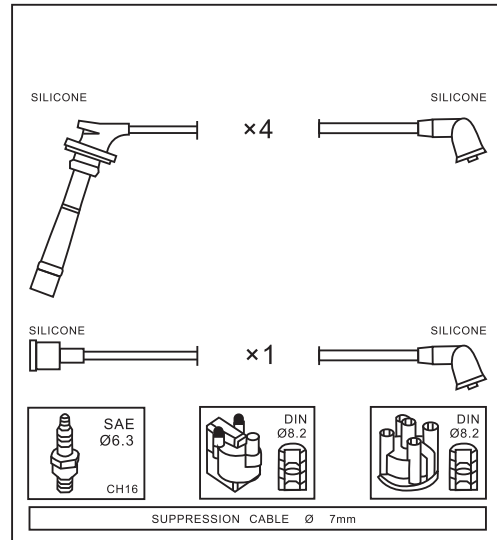

Adatt./Suitable:

DAIHATSU

19901-87186-000

19901-87196-000

90048-66019-000

DAIHATSU

Engine

Year

DAIHATSU

FEROZA 1.6i (EU)	--	01/90	→
FEROZA Hard Top 1.6 16V	HDC	10/88	→
FEROZA Hard Top 1.6 i 16V	HD-E	10/88	→
FEROZA Soft Top 1.6 16V	HDC	10/88	→
FEROZA Soft Top 1.6 i 16V	HD-E	10/88	→
ROCKY 2.0i (USA)	--	01/89	→
SPORTTRACK 1.6 16v 4x4	HDC	10/88	→ 08/93
SPORTTRACK 1.6i 16v 4x4	HD-E	09/93	→ 12/97