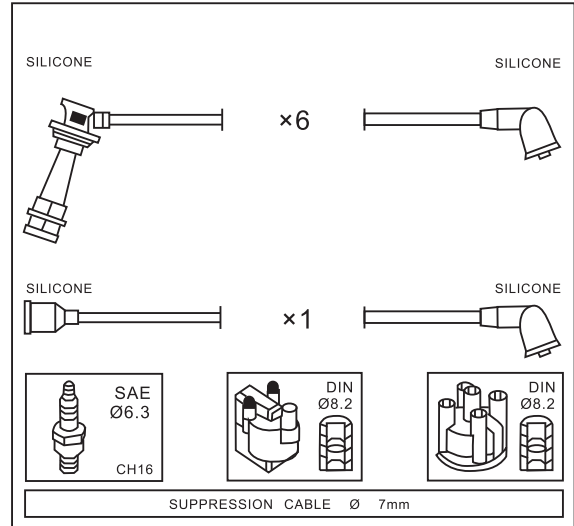

8.9788

Adatt./Suitable:

TOYOTA
90919-21429

TOYOTA

Engine

Year

TOYOTA

CRESSIDA 3.0 (MX83)

7M-GE

08/88 → 02/93