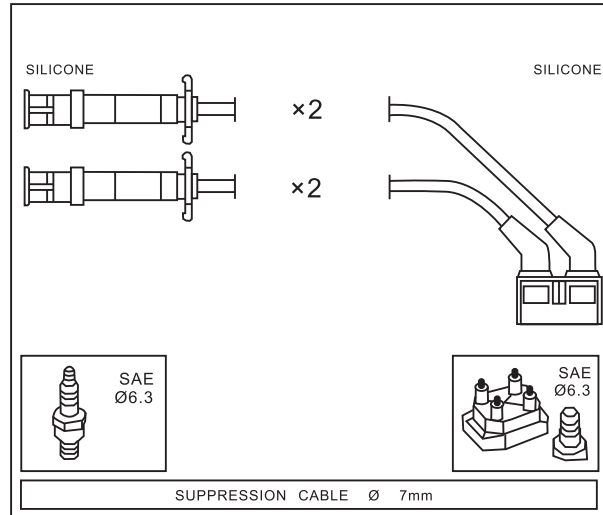

Adatt./Suitable:

RENAULT
7700866923

RENAULT

Engine

Year

RENAULT

MEGANE Cabriolet 1.6 e (EA0F)	K7M 702, K7M 703	10/96 → 03/99
MEGANE Classic 1.6 e (LA0F, LA0S)	K7M 702, K7M 703, K7M 790	09/96 → 03/99
MEGANE Classic 1.6 i (LA0L)	K7M 720	09/96 → 03/99
MEGANE Coach 1.6 e (DA0F)	K7M 702, K7M 703	03/96 → 03/99
MEGANE I 1.6 e (BA0F, BA0S)	K7M 702, K7M 703, K7M 790	01/96 → 03/99
MEGANE I 1.6 i (BA0L)	K7M 720	01/96 → 03/99
MEGANE Scenic 1.6 e (JA0F)	K7M 702, K7M 703	01/97 → 09/99
MEGANE Scenic 1.6 i (JA0L)	K7M 720	01/97 → 09/99