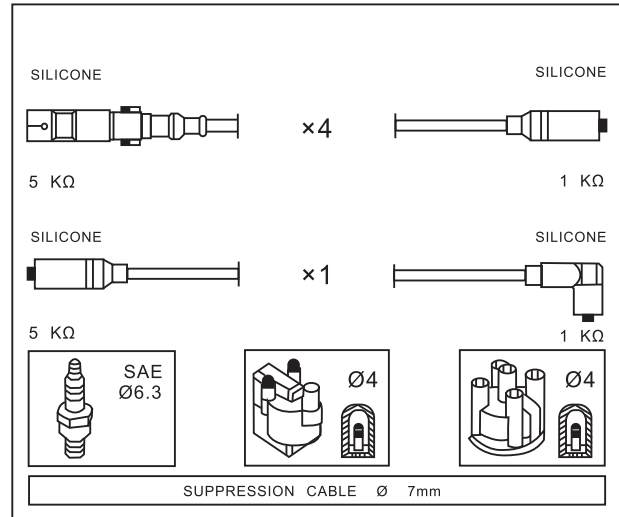

Adatt./Suitable:

VOLKSWAGEN
 EPS 1501 932
 KW 360 932

V
O
L
K
S
W
A
G
E
N

Engine

Year

SEAT

CORDOBA 1.6 i	AFT	07/96 → 06/99
CORDOBA 2 volumi /Coda spiovente 1.6 i	AFT	07/96 → 06/99
CORDOBA Vario 1.6 i	AFT	09/96 → 06/99
IBIZA II 1.6 i	AFT	04/96 → 08/99