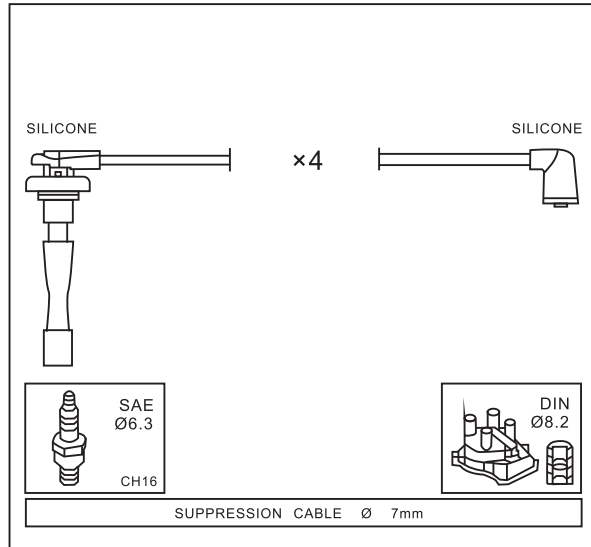

Adatt./Suitable:

HONDA
32700-P14-A00
32722-P2T-000

H
O
N
D
A

Engine

Year

HONDA

ACCORD V 2.3 i SR	H23A3	03/93 → 01/96
BALLADE 1.6 i	B16A6	01/97 → 02/01
CIVIC V 1.6 VTi (EK4)	B16A2	11/95 → 02/01
CIVIC V Coupé 1.6 i Vtec	B16A2	04/99 → 12/00
CIVIC V Fastback 1.6 VTi	B16A2	01/97 → 02/01
CIVIC V Hatchback 1.6 VTi (EK4)	B16A2	11/95 → 02/01
CRX III 1.6 i VTi (EG2)	B16A2	03/92 → 12/98
PRELUDE IV 2.3 i 16V (BB2)	H23A2	02/92 → 09/96