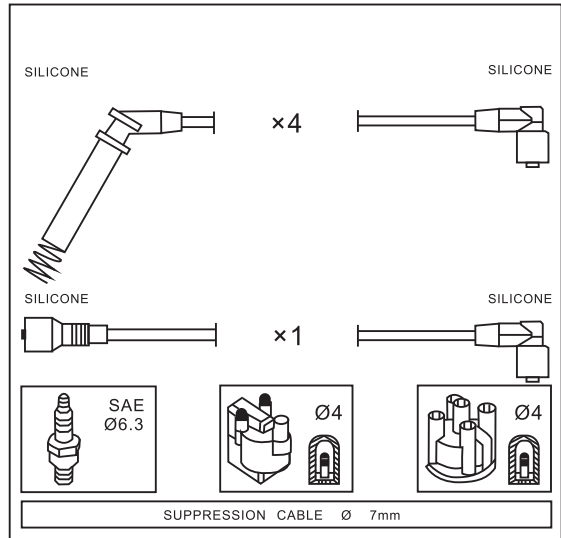

Adatt./Suitable:

OPEL
EPS 1499 195
KW 358 195

OPEL

Engine

Year

OPEL

COMBO 1.2	C 12 NZ	07/94 → 10/01
CORSAB 1.2 i	12 NZ	03/93 → 09/00
CORSAB 1.2 i	C 12 NZ	03/93 → 09/00
CORSAB 1.4 i	C 14 NZ	03/93 → 09/00