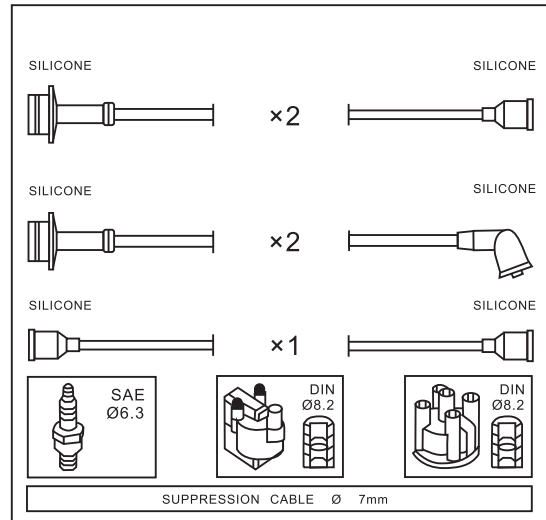

Adatt./Suitable:

TOYOTA

90919-13039

90919-21495

TOYOTA

Engine

Year

SUZUKI

SWIFT II 1.6 16v	G16BA	08/92 → 10/96
SWIFT II 1.6i 16v	G16BA	08/92 → 12/93
SWIFT II 1.6i 16v 4x4	G16BA	08/92 → 10/96