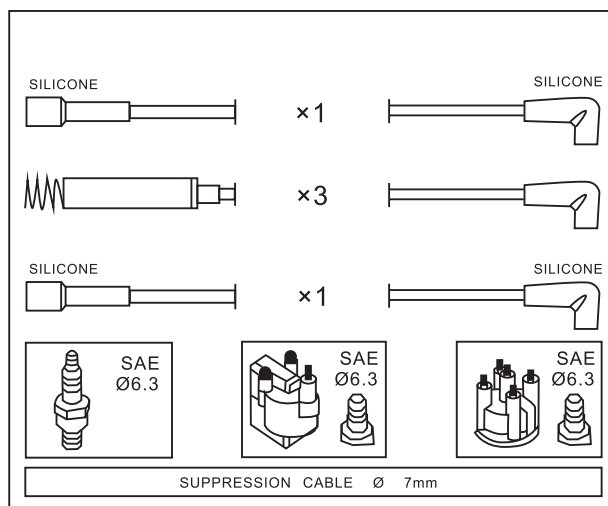

Adatt./Suitable:

GENERAL MOTORS

90 008 241
90 297 570
90 398 282
90 442 051
90 442 405

OPEL

16 12 459
16 12 479
16 12 524
16 12 539
16 12 542

OPEL

Engine

Year

OPEL

ASCONA C 1.3 N	13 N	09/81 → 08/86
ASCONA C 1.3 S	13 S	09/81 → 08/88
ASCONA C 1.6	16 SV	09/86 → 08/88
ASCONA C Coda spiovente 1.3 N	13 N	09/81 → 08/86
ASCONA C Coda spiovente 1.3 S	13 S	09/81 → 08/88
ASCONA C Coda spiovente 1.6	16 SV	09/86 → 08/88
ASTRA F 1.6 i	C 16 NZ	03/92 → 08/94
ASTRA F Coda spiovente 1.6 i	C 16 NZ	09/91 → 01/98
ASTRA F Familiare 1.6 i	C 16 NZ	09/91 → 01/98
ASTRA F Van 1.6 i	C 16 NZ	10/91 → 04/93
COMBO 1.3	13N	09/84 → 08/87
Combo 1.3	13N	09/87 → 08/89
Combo 1.3	13NB	09/84 → 08/87
KADETT E Furgonato 1.3 N	13 N, 13 NB	09/84 → 07/89
KADETT E Furgonato 1.6 i	C 16 NZ	08/89 → 09/93
VECTRA A 1.6	16 SV	09/88 → 05/93
VECTRA A Coda spiovente 1.6 S	16 SV	09/88 → 05/93