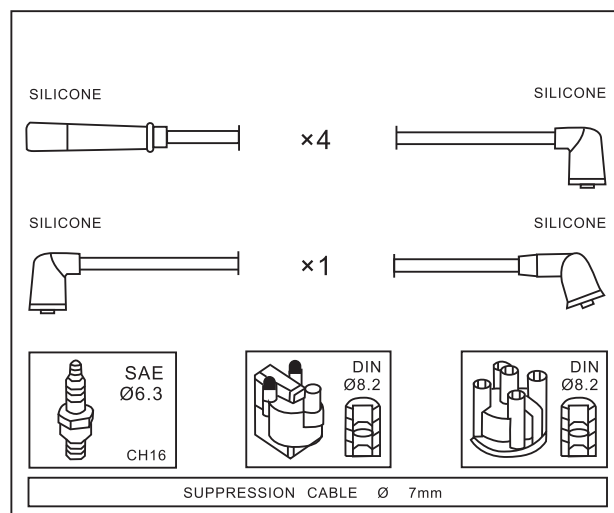

Adatt./Suitable:

SUBARU

EPS 1501 798

KW 360 798

S
U
B
A
R
U

Engine

Year

SUBARU

Model	Engine	Year
JUSTY II 1.3i	G13BA	05/96 → 09/00

SUZUKI

SWIFT II 1.3 (SF413, AH35)	G13A	03/89 → 12/91

SWIFT II 1.3 GTi OHC	G13B	10/89 → 12/95

SWIFT II 1.3i SOHC (USA)	--	01/89 → 12/91

SWIFT II Coda spiovente 1.3 (SF413, AB35)	G13A	03/89 → 05/01

SWIFT II Coda spiovente 1.3 (SF413, AB35)	G13A	03/89 → 12/91

SWIFT II Coda spiovente 1.3 4WD (SF413, AA35)	G13A	03/89 → 05/01

SWIFT II Coda spiovente 1.3 4WD (SF413, AF35)	G13A	10/89 → 12/91