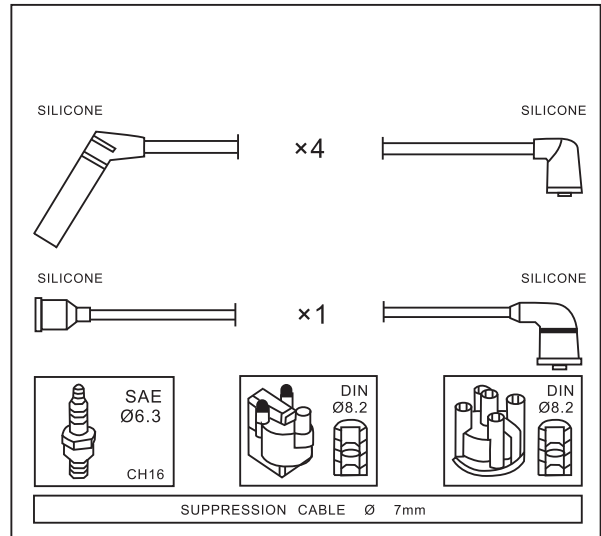

Year

MITSUBISHI

SPACE WAGON 2.0 4x4 (D08W)	4G63	03/85 → 04/91
SPACE WAGON 2.0 GLX (D04W)	G63B	06/86 → 05/88
SPACE WAGON 2.0 GLX 4x4 (D08W)	G63B	06/86 → 05/88

Adatt./Suitable:

MITSUBISHI

MD-110790

MD-997351

M
I
T
S
U
B
I
S
H
I