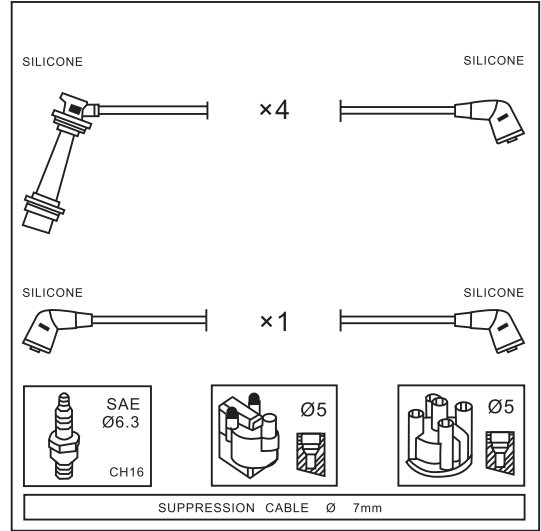

Adatt./Suitable:
GENERAL MOTORS
94 851 453
TOYOTA
90919-21463

TOYOTA

Engine

Year

TOYOTA

COROLLA 1.6 16V (AE92)

4A-GE

08/87 → 06/91