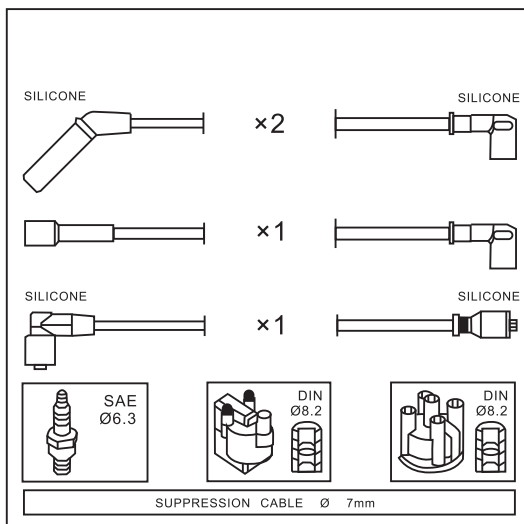

Adatt./Suitable:

CHEVROLET

96256433

96518123

DAEWOO

96256433

96518123

GENERAL MOTORS

96 518 123

DAEWOO

Engine

Year

DAEWOO

MATIZ 0.8

F8CV

09/98 →