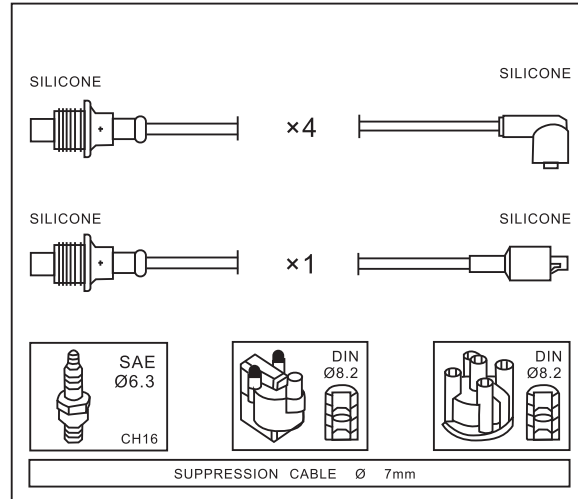

PEUGEOT

Year

PEUGEOT

305 II (581M) 1.3	10/82 → 08/85
305 II (581M) 1.5	09/85 → 07/90
305 II (581M) 1.5	10/82 → 08/85
305 II Break (581E) 1.3	10/82 → 08/86
305 II Break (581E) 1.5	10/82 → 08/86

Adatt./Suitable: