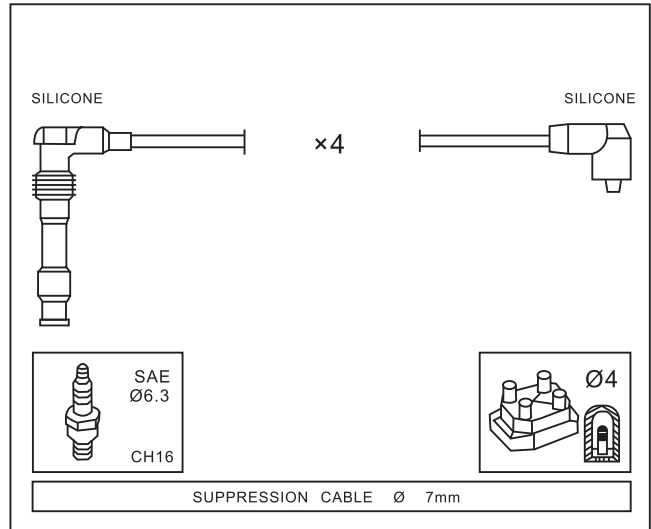

Adatt./Suitable:

OPEL

1612597

90487569

OPEL

Year

OPEL	Year
ASTRA F CLASSIC Hatchback 1.6 I	01/98 → 08/02
ASTRA F CLASSIC Saloon 1.6 I	01/98 → 08/02
ASTRA G Box (F70) 1.6	01/99 → 09/00
ASTRA G Box (F70) 1.6	09/00 → 04/05
ASTRA G Estate (F35_) 1.6	02/98 → 09/00
ASTRA G Estate (F35_) 1.6	09/00 → 07/04
ASTRA G Hatchback (F48_,F08_) 1.6	02/98 → 09/00
ASTRA G Hatchback (F48_,F08_) 1.6	09/00 → 01/05
ASTRA G Saloon (F69_) 1.6	09/98 → 09/00
ASTRA G Saloon (F69_) 1.6	09/00 → 01/05
COMBO (71_) 1.2	07/94 → 10/01
COMBO (71_) 1.4	07/94 → 10/01
COMBO (71_) 1.4	07/94 → 10/01