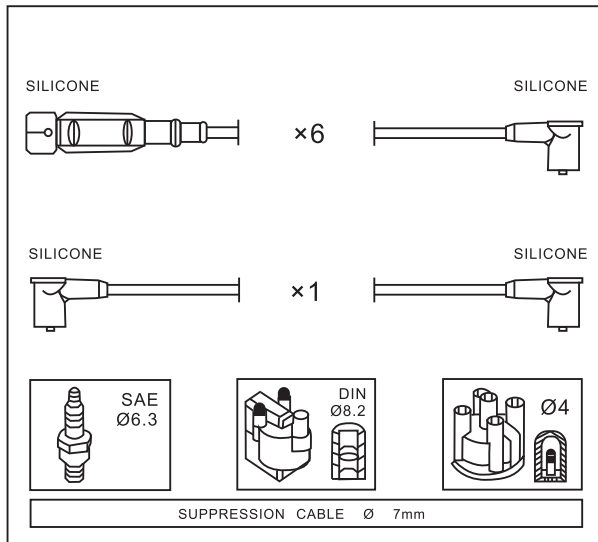

Adatt./Suitable:

MERCEDES BENZ

- 1101506318
- 1101506918
- 1101507018
- 1101507118
- 1101507218
- 1101507318
- 1101507418

MERCEDES
BENZ

Year

MERCEDES BENZ

G-CLASS (W460) 280 GE (460.2)	11/79 → 08/89
G-CLASS (W460) 280 GE (460.2)	08/84 → 08/89
KOMBI Estate (S123) 280 TE (123.093)	09/77 → 11/85
S-CLASS (W126) 280 S (126.021)	12/79 → 07/85
S-CLASS (W126) 280 SE,SEL (126.022,126.023)	10/79 → 07/85
SL (R107) 280 SL (107.042)	08/74 → 07/85
Saloon (W123) 280 E (123.033)	02/76 → 11/85
COUPE (C123) 280 CE	03/77 → 11/85