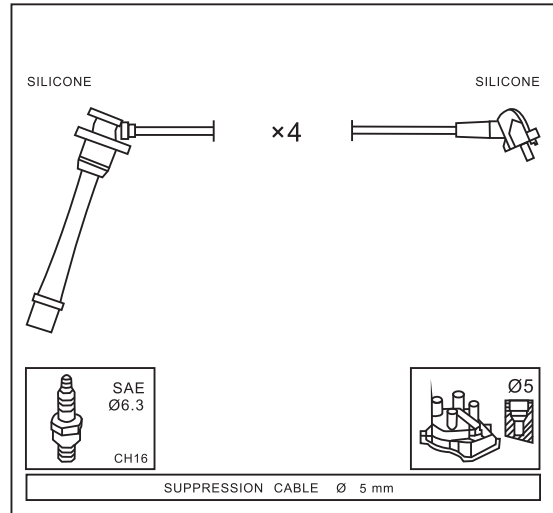

Adatt./Suitable:

TOYOTA

19037-75010

TOYOTA

Engine

Year

TOYOTA

4 RUNNER 2.7 16V	3RZ-FE	11/95 → 08/00
4 RUNNER 2.7 i 3	RZ-FE	11/95 → 03/96
DYNA 200 2.7 16V (RZU100)	3RZ-FE	03/97 →
T100 2.7i (USA)	3RZFE	10/93 → 07/98
TACOMA 2.4i (USA)	2RZFE	01/95 →