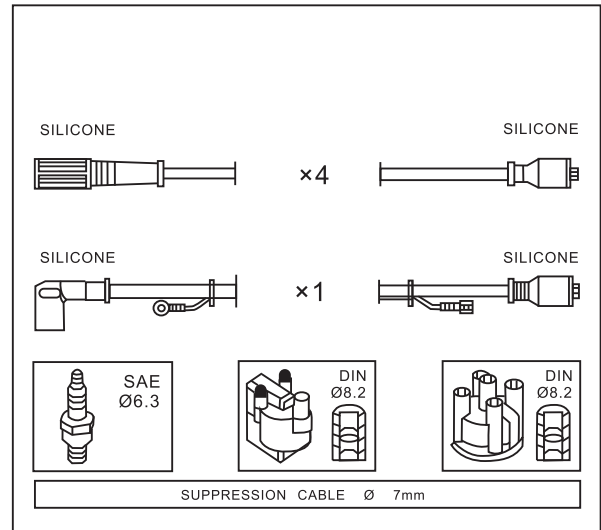

Adatt./Suitable:

FIAT
7625943
7742689

FIAT

Engine

Year

FIAT	Engine	Year
PANDA 750 (141AI)	141 B.000	01/86 → 01/95
PANDA 900 100	GL3.000	10/80 → 06/94
PANDA 900 CL	146 A.048	01/86 → 04/91
PANDA 900 CL	146 A.048	05/91 → 12/92
PANDA Van 750	141 B.000	01/86 → 07/92