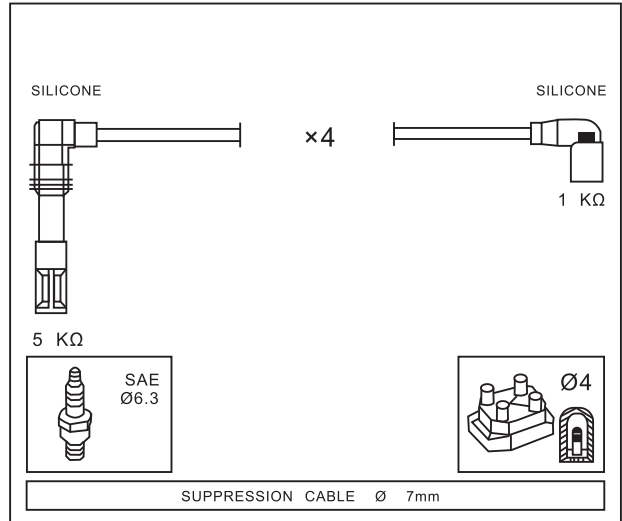

8.9575

Adatt./Suitable:

VOLKSWAGEN

EPS 1501 575

KW 360 575

V
O
L
K
S
W
A
G
E
N

Engine

Year

AUDI

A2 1.4	AUA	02/00 → 08/05

SEAT

AROSA 1.4 16V	AFK, AQQ, AUB	01/00 → 06/04
CORDOBA 1.4	APE, AUA	05/99 → 09/02
CORDOBA 1.4	AQQ, AUB	02/00 → 09/02
CORDOBA 1.4 16V	APE, AUA	05/00 → 10/02
CORDOBA 1.4 16V	AQQ, AUB	02/00 → 10/02
CORDOBA Vario 1.4	AQQ, AUB	02/00 → 12/02
CORDOBA Vario 1.4 16V	APE	06/99 →
IBIZA III 1.4 16V	APE, AUA	05/00 → 02/02
IBIZA III 1.4 16V	AQQ, AUB	08/99 → 02/02
IBIZA IV 1.4 16V	AUB	02/02 →
INCA 1.4 16V	AUA	04/00 →
GOLF IV Variant 1.4 16V	AHW, AKQ, APE, AXP	05/99 →
GOLF IV Variant 1.6 16V	ATN, AUS	02/00 →
LUPO 1.4 16V	AFK, ANM, AQQ, AUB	08/99 → 07/05
LUPO 1.4 16V	AHW, AKQ, APE, AUA	09/98 → 07/05
LUPO 1.6 GTI	AVY	09/00 → 07/05
POLO 1.4 16V	AFK, AUB	10/99 → 09/01