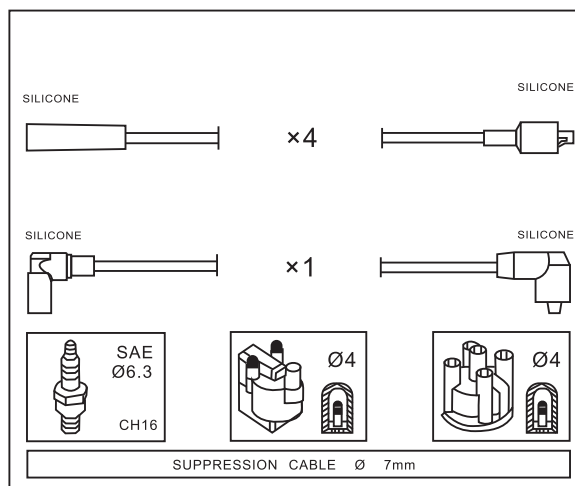

Adatt./Suitable:

RENAULT

7700749521

RENAULT

Year

RENAULT

RAPID Box (F40_,G40_) 1.2 (F406,G40A)	09/91 →	03/98
RAPID Box (F40_,G40_) 1.4 (F402)	07/85 →	08/91
RAPID Box (F40_,G40_) 1.4 (F407) CAT	08/88 →	03/98
RAPID Box (F40_,G40_) 1.4 (40M)	03/86 →	08/91
SUPER 5 (B/C40_) 1.4 (B/C/407) CAT	10/85 →	12/96
SUPER 5 (B/C40_) 1.4 (B/C/402)	10/84 →	06/88
SUPER 5 (B/C40_) 1.4 (B/C/403)	10/84 →	07/89
SUPER 5 (B/C40_) 1.4 (B/C/40J)	06/87 →	07/89
SUPER 5 (B/C40_) 1.4 (B/C/40M)	06/87 →	08/90
TWINGO (C06_) 1.2 (C063,C064)	03/93 →	10/96

VOLVO

340-360 (343,345) 1.4	08/75 →	07/83
340-360 (343,345) 1.4	08/79 →	07/83
340-360 (343,345) 1.4	08/82 →	08/85