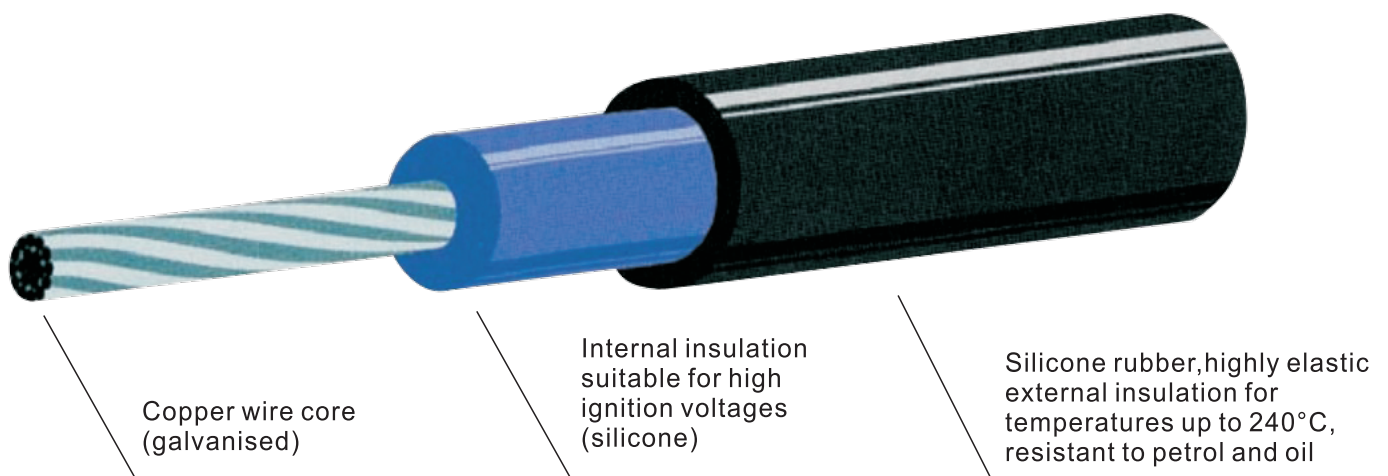

Technical Informations

Ignition cable with copper wire core and shielded connectors

The ignition lead consists of a cable with a copper wire core, 7 mm in diameter. The radio interference suppression is built into the spark-plug and distributor sockets. The interference suppression is thus located close to the source of the interference. This system is mainly used by Audi, BMW, Mercedes and VW.