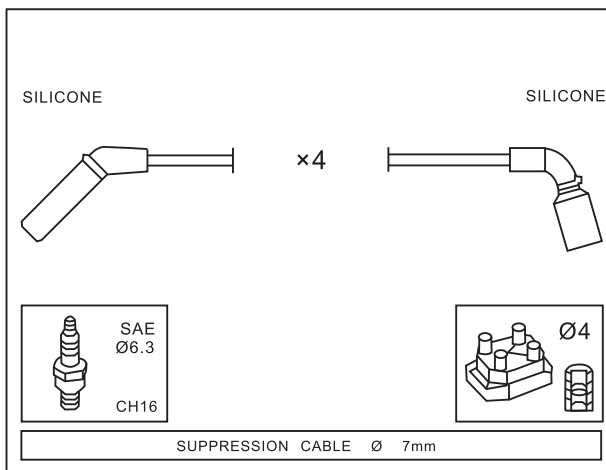

Adatt./Suitable:

CHEVROLET
96288956
DAEWOO
96288956
GENERAL MOTORS
96 288 956

DAEWOO

Engine

Year

CHEVROLET

AVEO 1.2

F12S3

03/06 →

KALOS 1.2

B12S1

03/05 →

MATIZ 1.0

B10S

03/05 →

MATIZ 1.0

B10S1

03/05 →

DAEWOO

KALOS 1.2

--

04/03 →

MATIZ 1.0

--

01/03 →