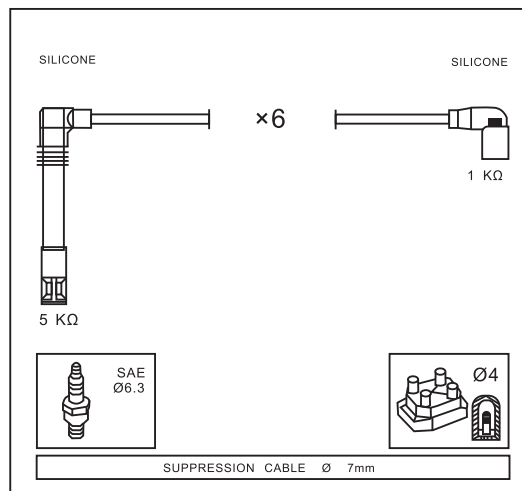

Adatt./Suitable:
VOLKSWAGEN
078905532B

A
U
D
I

Engine

Year

AUDI

A4 2.4	AGA, ALF, AML, APS, ARJ	03/97 → 11/00
A4 2.4	AJG, APZ	08/97 → 11/00
A4 2.4	AMM	09/01 → 12/04
A4 2.4	BDV	09/01 → 12/04
A4 2.4 quattro	AGA, ALF, AML, APS, ARJ	03/97 → 11/00
A4 2.4 quattro	AJG	08/97 → 07/98
A4 2.4 quattro	APZ	08/97 → 11/00
A4 2.8	ACK, ALG, AMX, APR, AQD	10/96 → 11/00
A6 2.4 quattro	BDV	08/01 → 01/05
A6 2.8	ACK	12/95 → 10/97
A8 2.8 quattro	ACK, AMX, APR, AQD	04/96 → 09/02
A8 2.8 quattro	ALG	10/97 → 12/98

SKODA

SUPERB 2.8 V6	AMX	02/02 →
SUPERB 2.8 V6	BBG	02/02 →

VOLKSWAGEN

PASSAT 2.8	AMX, ATQ	05/02 → 05/03
PASSAT 2.8	BBG	10/00 →
PASSAT 2.8 4motion	AMX, ATQ	11/00 → 05/05