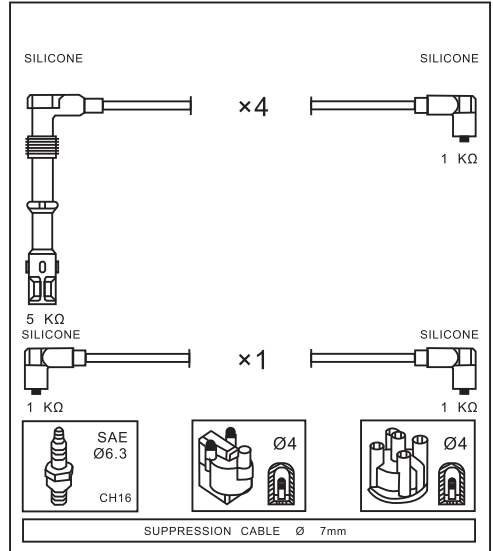

Adatt./Suitable:

VOLKSWAGEN
EPS 1501 522
KW 360 522

V
O
L
K
S
W
A
G
E
N

Engine

Year

SEAT

TOLEDO I 2.0 i 16V ABF 11/93 → 03/99

VOLKSWAGEN

GOLF III 2.0 GTI 16V ABF 08/92 → 08/97