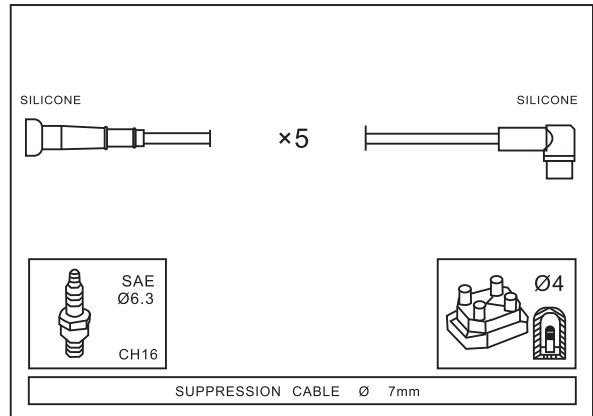

Adatt./Suitable:

RENAULT
7700100447

RENAULT

Year

RENAULT

CLIO I (B/C57_,5/357_) 1.8 (B/C578)	08/94 → 09/98
CLIO I (B/C57_,5/357_) 1.8 (B/C57C,B/C57U)	01/91 → 09/98
CLIO I (B/C57_,5/357_) 1.8 (RSI (B/C57H)	08/95 → 09/98
CLIO I (B/C57_,5/357_) 1.2 (B/C/S577)	01/96 → 12/96