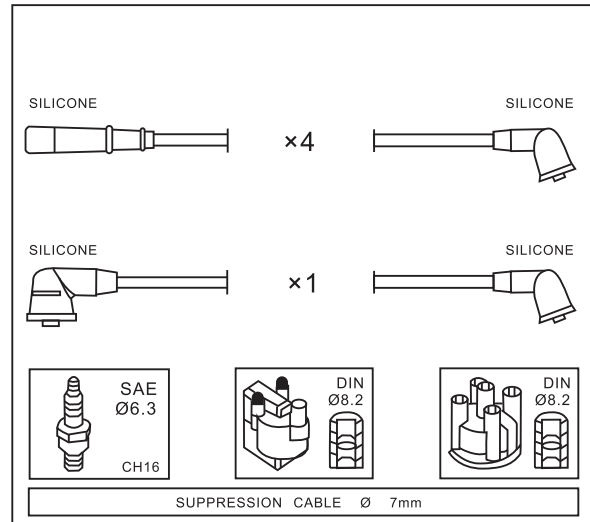

Adatt./Suitable:

NISSAN
22450-58L25

NISSAN

Engine

Year

NISSAN

LAUREL 2.0

CA20S

01/84 → 09/87