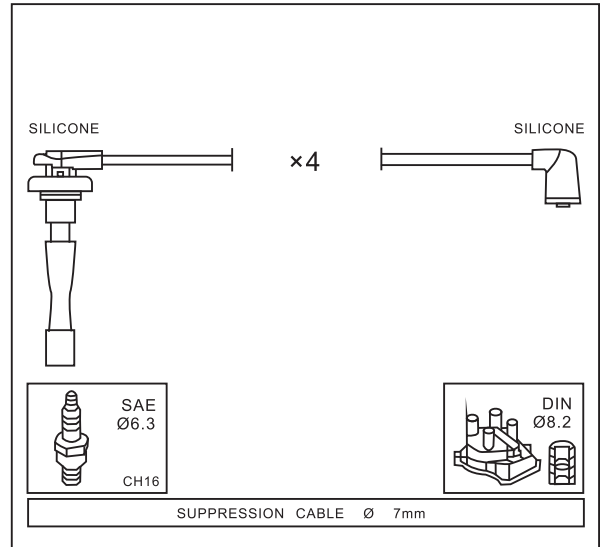

Adatt./Suitable:

HONDA
32700-P13-A00

H
O
N
D
A

Engine

Year

HONDA

PRELUDE IV 2.2 i 16V Vtec (BB1)

H22A2

02/93 → 09/96