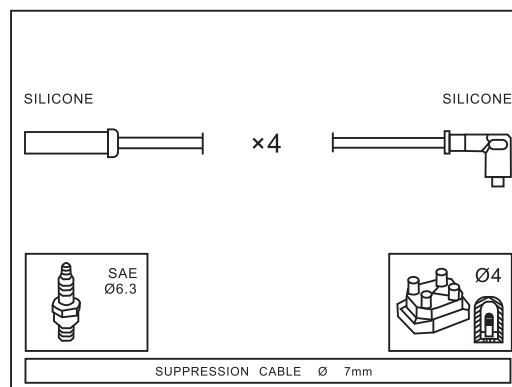

8.8494

Adatt./Suitable:

CITROËN

5967 L6
5967 L8
5967 N1
96 088 851
96 099 749
96 161 266

FIAT

9617237080

PEUGEOT

5967 N1
5967.L1
5967.L6
5967.L8

CITROËN

Engine

Year

CITROËN

EVASION 2.0	RFU (XU10J2/C)	06/94 → 07/02
EVASION 2.0 Turbo C.T.	RGX (XU10J2TE)	06/94 → 07/02
XANTIA 2.0 i	RFX (XU10J2C)	01/98 → 04/03
XANTIA 2.0 i	RFX (XU10J2C)	03/93 → 01/98
XANTIA 2.0 i	XU10J2	03/93 → 05/95
XANTIA 2.0 Turbo	RGX (XU10J2TE)	01/98 → 04/03
XANTIA 2.0 Turbo	RGX (XU10J2TE)	06/95 → 01/98
XANTIA Break 2.0 i	RFX (XU10J2C)	01/98 → 04/03
XANTIA Break 2.0 i	RFX (XU10J2C)	06/95 → 01/98
XANTIA Break 2.0 Turbo	RGX (XU10J2TE)	01/98 → 04/03
XANTIA Break 2.0 Turbo	RGX (XU10J2TE)	06/95 → 01/98
XM 2.0 i	RDZ (XU10MZ)	05/89 → 04/94
XM 2.0 i	RFZ (XU10J2)	05/89 → 06/94
ZX 2.0 i	XU10J2	07/94 → 10/97

FIAT

ULYSSE 2.0 (220.AC5)	RFU (XU10J2C)	06/94 → 08/02
ULYSSE 2.0 Turbo (220.AD5)	RGX (XU10J2CTE)	06/94 → 08/02

PEUGEOT

306 2.0 ST	RFX (XU10J2)	07/94 → 05/01
306 Cabriolet 2.0	RFX (XU10J2)	03/94 → 04/02