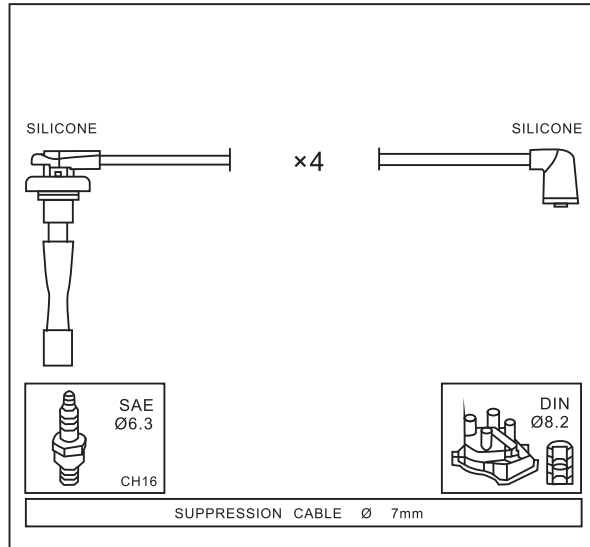

Adatt./Suitable:

HONDA

32722-P72-003

H
O
N
D
A

Engine

Year

HONDA

CIVIC V Aerodeck 1.8 16V (MC2)	B18C4	04/98 → 02/01
CIVIC V Fastback 1.8 16V (MB6)	B18C4	01/97 → 02/01
CIVIC V Fastback 1.8i 16v VTi Vtec	D18C4	01/97 → 12/98
INTEGRA 1.8 i	B18C3	01/98 →