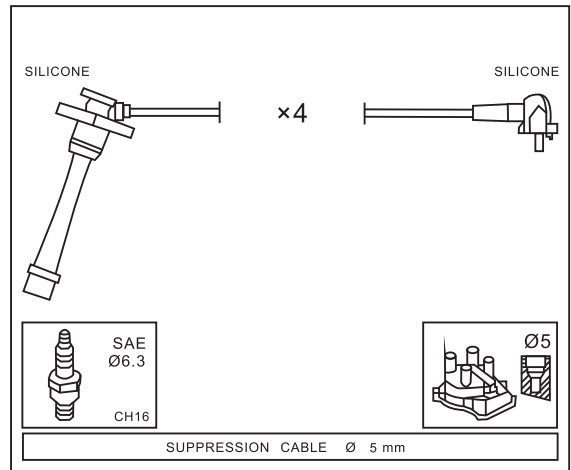

Adatt./Suitable:

TOYOTA
90919-22325

TOYOTA

Engine

Year

TOYOTA

COROLLA 1.3 XLI 16V (EE101)	4E-FE	07/92 → 09/95
COROLLA Compact 1.3 XLI 16V (EE101)	4E-FE	07/92 → 09/95
COROLLA Liftback 1.3 XLI (EE101_)	4E-FE	07/92 → 04/97
COROLLA Wagon 1.3 XLI 16V (EE101_)	4E-FE	07/92 → 09/95
PASEO 1.5 16V	5E-FE	04/91 → 08/95