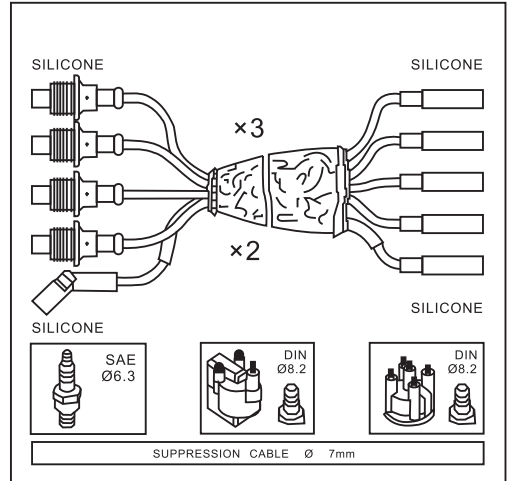

Adatt./Suitable:

CITROËN
5967 K9
96 070 995
PEUGEOT
5967.K9

Engine

Year

	Engine	Year
CITROËN		
BX 1.6	182A	02/92 → 12/94
BX 1.6	B6D, B6E	01/87 → 01/92
BX 16	180Z	03/86 → 02/93
BX Break 1.6	B6D, B6E	01/87 → 01/92
BX Break 16	180Z	03/86 → 12/94
ZX 1.9	--	03/91 → 09/93
ZX 1.9 i	DKZ (XU9JA)	03/91 → 06/97
ZX 1.9 i	XU9JA	03/91 → 09/93
PEUGEOT		
205 I 1.6i GTi	XU5JA	01/83 → 12/89
205 II 1.6i GTi	XU5JA	01/91 → 12/94
205 II 1.9 GTI	D6B (XU9JA (G-KAT))	10/87 → 09/98
205 II 1.9 GTI	DKZ (XU9JAZ)	10/87 → 10/94