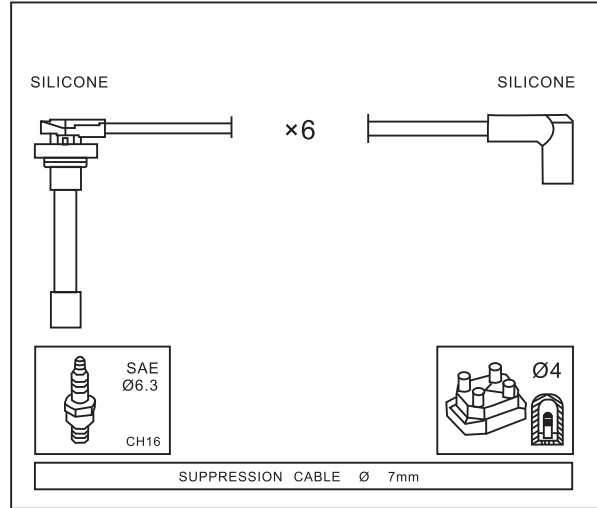

Adatt./Suitable:

OPEL
1612648
97163999

O
P
E
L

Year

OPEL

MONTEREY A (UBS_) 3.2 (UBS25_)

06/92 → 07/98

VAUXH MONTEREY 3.2

06/92 → 07/98