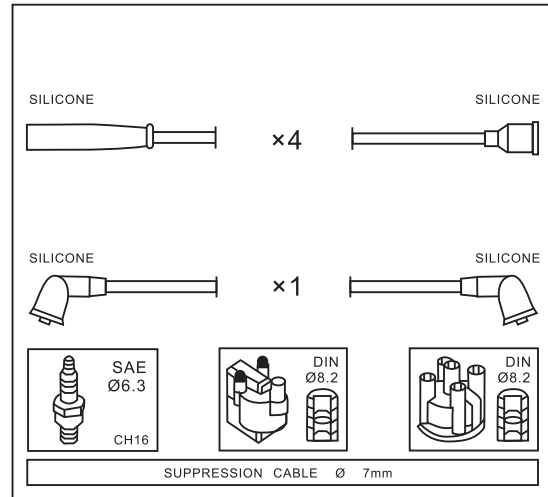

OPEL

CAMPO 2.3 (TFR16)

23 P

08/94 → 09/96

8.7035

Adatt./Suitable:

OPEL
EPS 1499 035
KW 358 035

OPEL