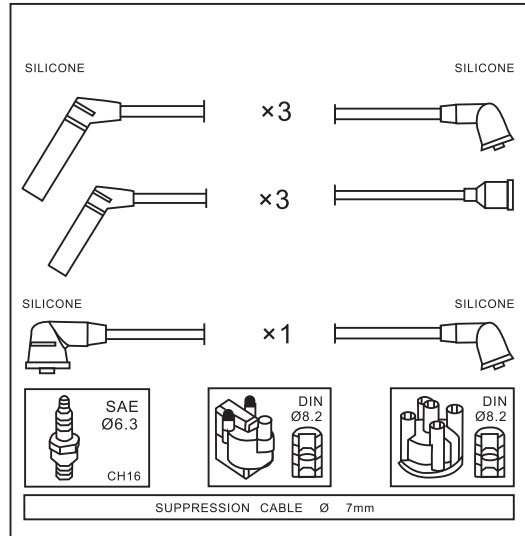

Adatt./Suitable:

MITSUBISHI
AW-335647

M
I
T
S
U
B
I
S
H
I

Engine

Year

MITSUBISHI

DIAMANTE Familiare 3.0 (F07W)

6G72

08/92 → 11/94

SIGMA Station Wagon 3.0 (V6)

6G72

01/93 → 07/96