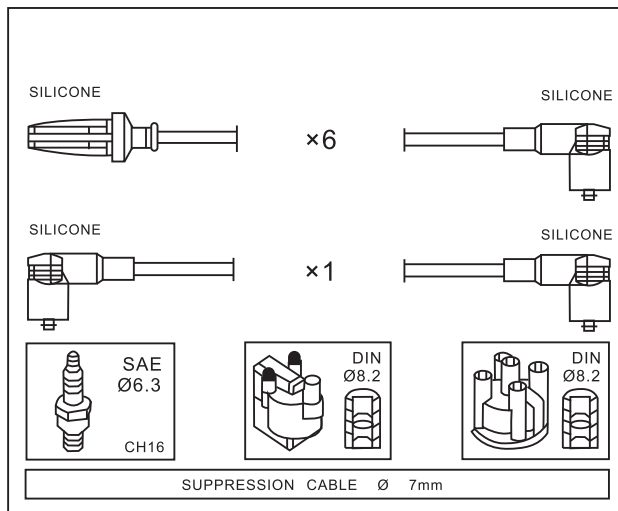

Adatt./Suitable:

OPEL
5967.C1

P
E
U
G
E
O
T

Year

PEUGE

505 (551A) 2.8 GTI V6

06/86 → 12/93