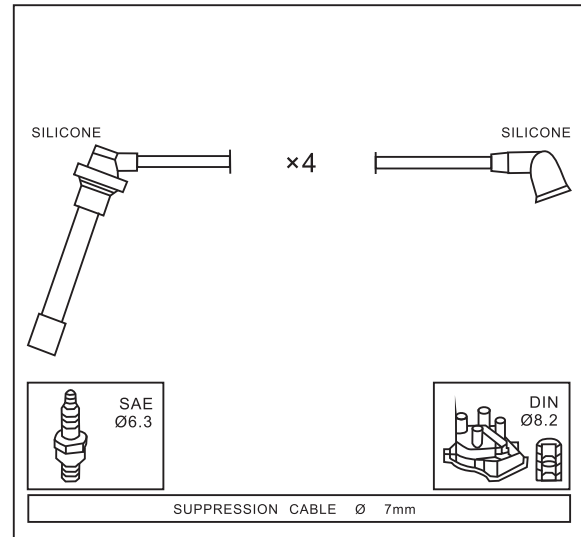

Adatt./Suitable:

HONDA

32700-P7A-G01

H
O
N
D
A

Engine

Year

HONDA

LOGO 1.3