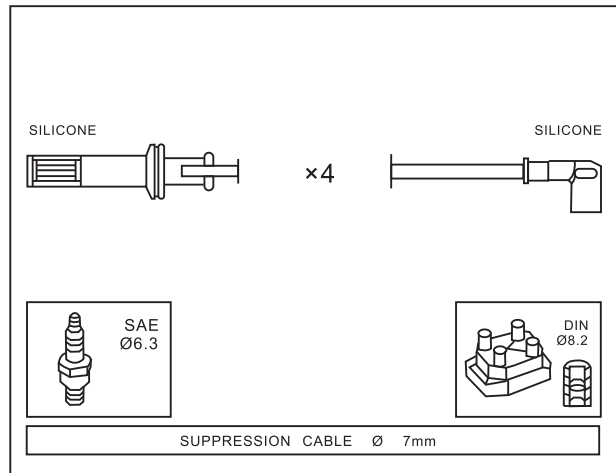

Adatt./Suitable:

FIAT

7625943

7742689

FIAT

Engine

Year

FIAT

COUPE 2.0 16V Turbo 175 A1.000 11/93 → 08/96

LANCIA

DELTA II 2.0 16V Turbo (836AB) 836 A2.000 06/93 → 08/99

DELTA II 2.0 16V Turbo (836AS) 175 A4.000 07/96 → 08/99

THEMA 2000 16V Turbo (834AC) 834 C1.000 12/88 → 06/90

THEMA 2000 i.e. 16V (834AA) 834 B2.000 05/88 → 08/92

THEMA 2000 i.e. 16V (834AI) 834 B2.246 02/89 → 05/92

THEMA 2000 i.e. 16V Turbo (834AL) 834 C1.246 04/89 → 05/92

THEMA SW 2000 i.e. 16V (834AA) 834 B2.000 05/89 → 08/92

THEMA SW 2000 i.e. 16V (834AI) 834 B2.246 02/89 → 05/92

THEMA SW 2000 i.e. 16V Turbo (834AC) 834 C1.000 12/88 → 06/90

THEMA SW 2000 i.e. 16V Turbo (834AL) 834 C1.246 04/89 → 03/93