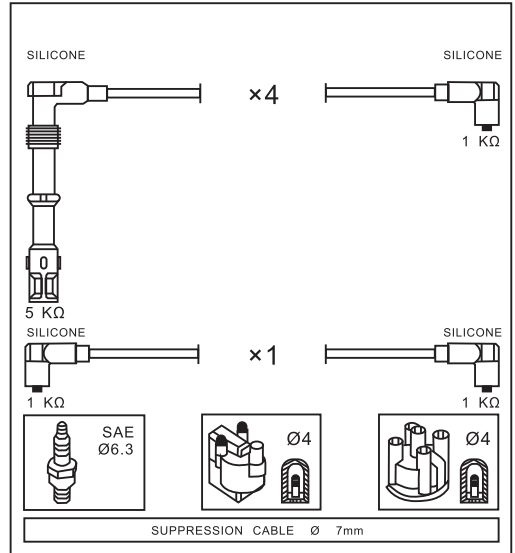

Adatt./Suitable:

VOLKSWAGEN

EPS 1501 365

KW 360 365

V
O
L
K
S
W
A
G
E
N

Engine

Year

SEAT

TOLEDO I 1.8 16V

KR

05/91 → 03/99

TOLEDO I 1.8 GT

KR

05/91 → 11/92

VOLKSWAGEN

PASSAT 1.8 16V

KR

04/88 → 12/89

PASSAT 2.0 16V

9A

08/88 → 09/93

PASSAT Variant 1.8 16V

KR

04/88 → 12/89

PASSAT Variant 2.0 16V

9A

08/88 → 09/93