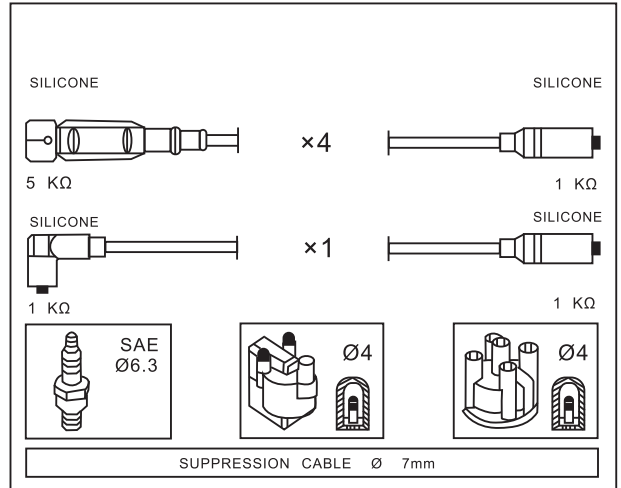

Adatt./Suitable:

VOLKSWAGEN

EPS 1501 551

KW 360 551

V
O
L
K
S
W
A
G
E
N

Engine

Year

VOLKSWAGEN

GOLF III 1.6	AEK	07/95 → 08/97
GOLF III Cabriolet 1.6	AEK	10/94 → 05/98
GOLF III Variant 1.6	AEK	07/94 → 04/99
PASSAT 1.6	AEK	10/94 → 08/96
PASSAT Variant 1.6	AEK	07/94 → 12/95
POLO CLASSIC 2.0	ADC	08/99 → 09/01
VENTO 1.6	AEK	10/94 → 09/98