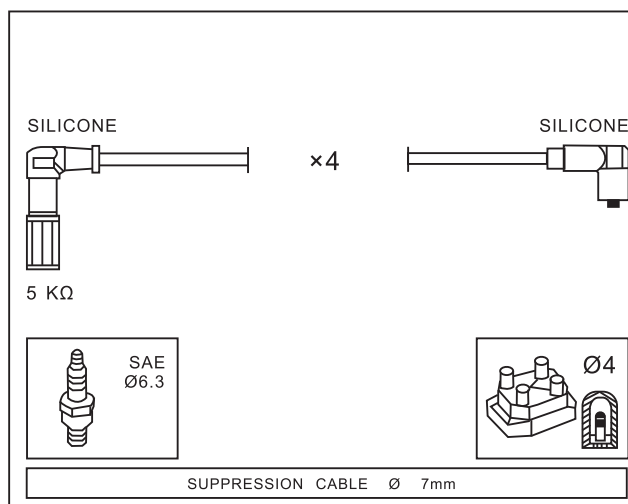

Adatt./Suitable:

CITROËN

5967 N2

FIAT

7735397

PEUGEOT

5967.N2

CITROËN

Engine

Year

CITROËN

JUMPY 1.6 1580 SPI, 220 A2.000 10/95 →

JUMPY Furgonato 1.6 i 1580 SPI, 220 A2.000 10/95 →

FIAT

ELBA 1.4 146 D5.000 10/93 → 02/95

FIORINO Furgonato 70 i.e. 1.4 146 D5.000 05/94 → 05/01

FIORINO Furgonato 75 i.e. 1.6 146 D6.000 10/93 → 05/01

FIORINO Pick up 1.4 146 D5.000 05/94 → 05/01

FIORINO Pick up 1.6 146 D6.000 01/94 → 05/01

SCUDO Combinato 1.6 220 A 2.000 02/96 →

SCUDO Furgonato 1.6 220 A 2.000 02/96 →

TEMPRA 1.4 i.e. (159.AC, 159.AX) 836 A4.000 03/92 → 08/96

TEMPRA 1.6 i.e. (159.AS, 159.AT) 835 C1.000 06/92 → 08/96

TEMPRA S.W. 1.4 i.e. (159.AC, 159.AX) 836 A4.000 10/92 → 08/96

LANCIA

DEDRA 1.6 i.e. (835AN) 835 C1.000 04/93 → 07/99

DELTA II 1.4 i.e. (836AF, 836AH) 836 A4.000 10/94 → 08/99

DELTA II 1.6 i.e. (836AD) 835 C1.000 06/93 → 08/99

PEUGEOT

EXPERT 1.6 222A2 (1580 SPI) 02/96 →

EXPERT Furgonato 1.6 222A2 (1580 SPI) 02/96 →