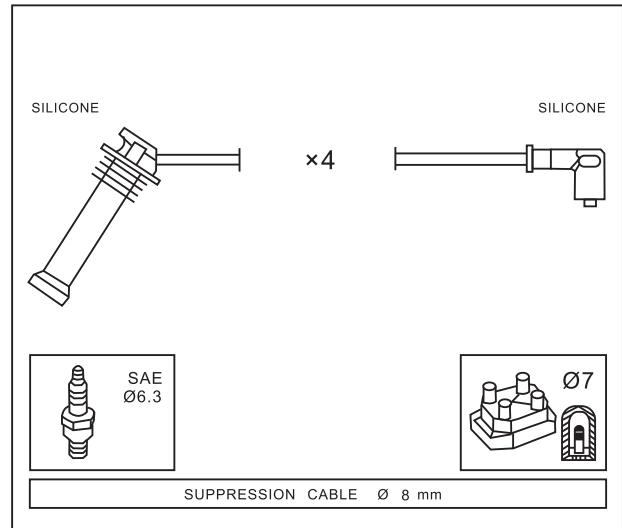

Adatt./Suitable:

FORD

EPS 1501 624

KW 360 624

F
O
R
D

Engine

Year

FORD

COUGAR 2.0 16V	EDBA, EDBB, EDBC, EDBD	08/98 → 12/01
FOCUS 1.6 16V	--	02/01 → 05/05
FOCUS 2.0 16V	EDDB, EDDC, EDDD, EDDF	10/98 → 11/04
FOCUS Familiare 2.0 16V	EDDB, EDDC, EDDD, EDDF	02/99 → 11/04
FOCUS Familiare ST170	ALDA	09/02 → 11/04
FOCUS RS	HMDA	10/02 → 11/04
FOCUS ST170	ALDA	03/02 → 11/04
FOCUS Tre volumi 2.0 16V	EDDB, EDDC, EDDD, EDDF	02/99 → 11/04
MAVERICK 2.0 16V	YF	02/01 →
MONDEO II 1.6 i	L1J	09/96 → 11/00
MONDEO II 1.6 i 16V	L1L, L1N, L1Q	05/98 → 11/00
MONDEO II 1.8 i	RKB, RKF, RKH, RKJ, RKK	09/96 → 11/00
MONDEO II 2.0 i	NGA, NGB, NGC, NGD	09/96 → 11/00
TOURNEO CONNECT 1.8 16V	EYPA, EYPC	06/02 →
TRANSIT CONNECT 1.8 16V	EYPA, EYPC	06/02 →