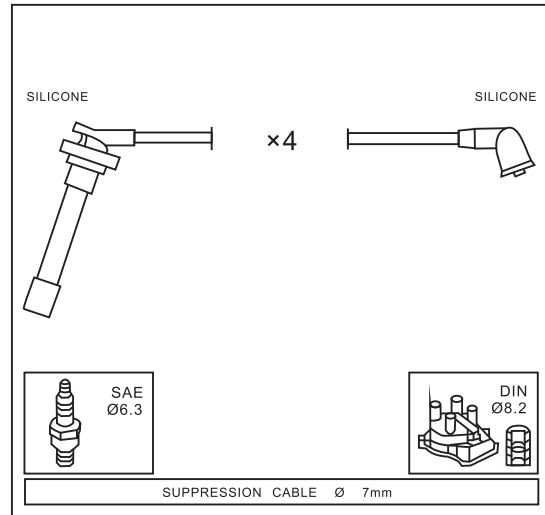

Adatt./Suitable:

HONDA

32722-P30-000

H
O
N
D
A

Engine

Year

ACURA

Integra 1.8i VTEC -- 01/94 →

HONDA

CIVIC IV 1.6 VTi (EG9) B16A2 10/91 → 11/95

CIVIC IV Coupé 1.6 i Vtec B16A2 01/94 → 11/95

CIVIC IV Hatchback 1.6 VTi 16V (EG6) B16A2 10/91 → 11/95

CRX III 1.6 i VTi (EG2) B16A2 03/92 → 12/98

INTEGRA 1.8 Type-R B18C6 11/97 → 10/01