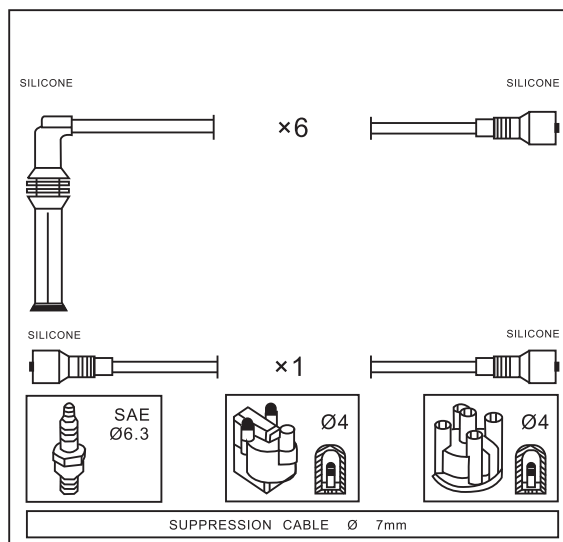

KADETT E Hatchback (33_,34_,43_,44_)

09/86 → 08/91

Adatt./Suitable:

OPEL

1612522

1612585

OPEL

Year