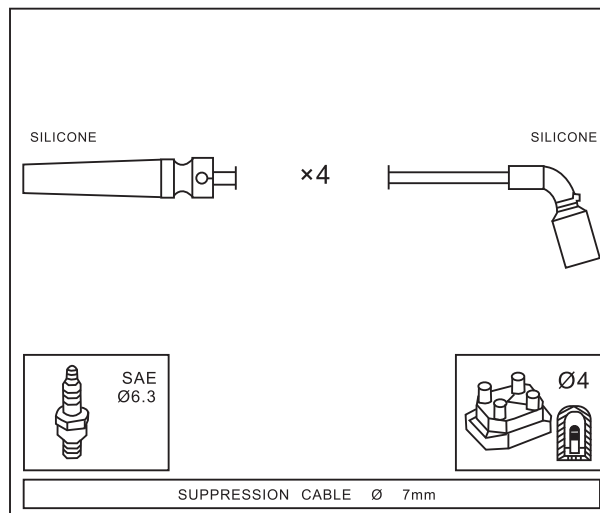

Adatt./Suitable:

CHEVROLET

96211948

96497773

DAEWOO

96211948

96497773

GENERAL MOTORS

96 497 773

D
A
E
W
O
O

Engine

Year

CHEVROLET

AVEO 1.4	F14D3	03/06 →
KALOS 1.4 16V	F14D3	03/05 →
KALOS Tre volumi 1.4 16V	F14D3	03/05 →
REZZO 1.6	A16DMS	03/05 →
REZZO 1.6	A16DMS	08/05 →
TACUMA 1.6	A16DMS	02/05 →

DAEWOO

KALOS 1.4	F14D3	05/03 →	12/04
KALOS 1.4 16V	F14D3	04/03 →	
KALOS 1.5	--	11/02 →	12/04
KALOS 1.5	A15SM	05/02 →	
LANOS 1.6 16V	A16DMS	05/97 →	
LANOS Tre volumi 1.6 16V	A16DMS	05/97 →