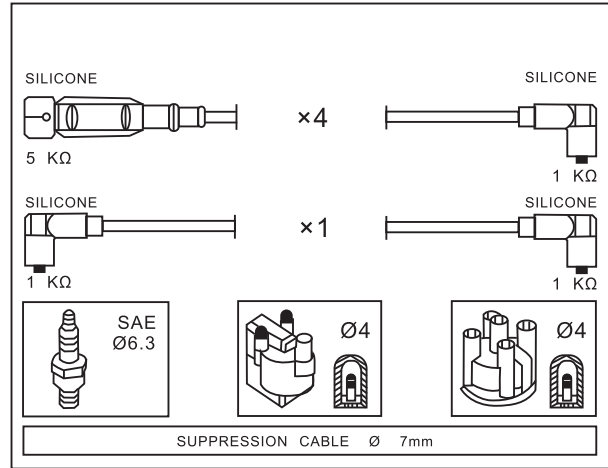

Adatt./Suitable:

VOLKSWAGEN
EPS 1501 520
KW 360 520

V
O
L
K
S
W
A
G
E
N

Engine

Year

VOLKSWAGEN

CADDY II Pick-up 1.6

AEE

06/96 → 12/00

VOLKSWAGEN (BR)

Gol 1.0i (Digital)

510

11/96 →