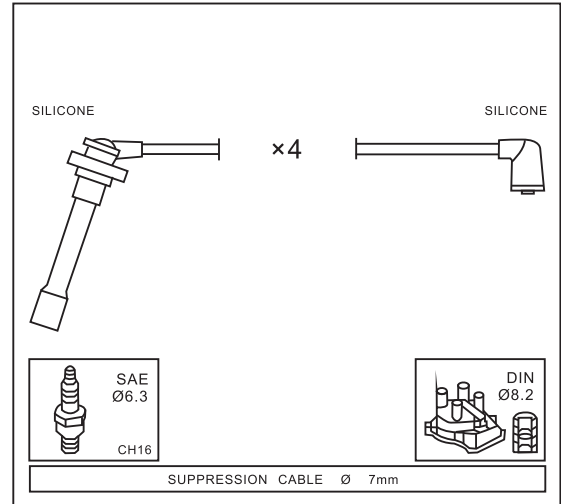

Adatt./Suitable:

HONDA

32700-PCA-003

H
O
N
D
A

Engine

Year

HONDA

ODYSSEY 2.3	F23A	07/02 → 09/03
ODYSSEY 2.3	F23A7	01/98 → 02/00
ODYSSEY 2.3 4x4	F23A	07/02 → 09/03
ODYSSEY 2.3 4x4	F23A	10/97 → 06/02
ODYSSEY 2.3i 16v Vtec	F23A8	01/98 →
SHUTTLE 2.3 16V	F23A7	10/97 → 06/02
SHUTTLE 2.3 16V	F23A8	10/97 → 06/02