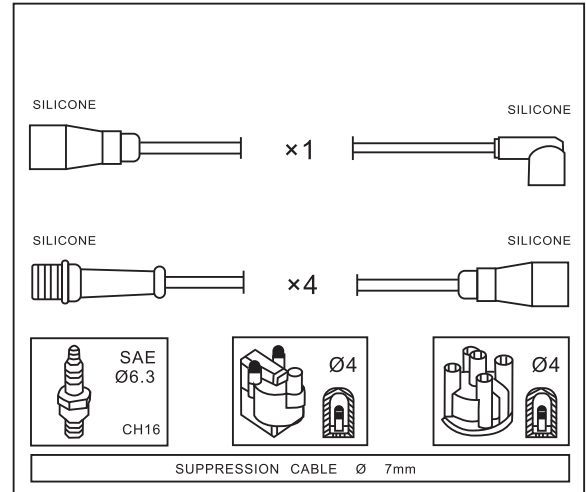

Adatt./Suitable:

RENAULT
7700646235

RENAULT

Year

PEUGEOT

505 (551A) 2.0 Ti,STI	08/78 →	10/86
505 (551A) 2.2	03/86 →	12/93
505 (551A) 2.2	05/81 →	10/84
505 (551A) 2.2 GTI	08/83 →	12/93
505 Break (551D) 2.2	01/86 →	12/93
505 Break (551D) 2.2 GTI	09/85 →	12/86

RENAULT

18 Variable (135_) 2.0 (1353)	10/81 →	07/86
18 (1.4_) 2.0 (1343)	05/82 →	07/86
20 (127_) 2.0 (1272)	10/77 →	10/80
20 (127_) 2.0 (1277)	10/80 →	12/83
20 (127_) 2.0 (1279)	10/80 →	12/83
PEUGEOT (136_) 2.0 TX/GTX (1363)	10/80 →	10/85