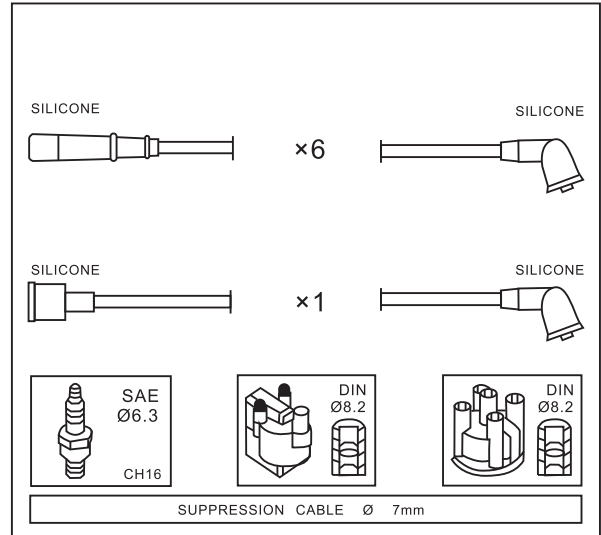

Adatt./Suitable:

NISSAN

22450-37J25

Engine

Year

NISSAN

PATROL GR I 4.2 Cat.

TB42E

11/88 → 06/97