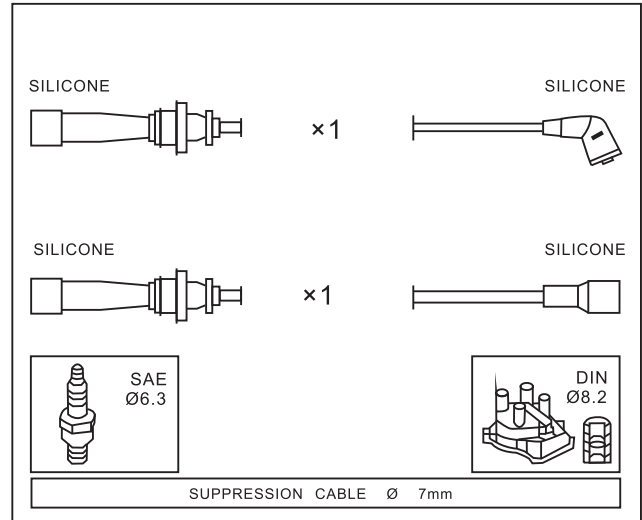

Adatt./Suitable:

KIA

OK2A3-18-160A

OK2A3-18-180A

K
I
A

Year

KIA

SEPHOA Saloon (FA) 1.5 I 16V

02/96 → 10/97

SHUMA (FB) 1.5 I 16V

10/97 → 03/01

SHUMA Saloon (FB) 1.5

03/96 → 12/98

SHUMA Saloon (FB) 1.5 I 16V

10/97 → 10/01

SEPHIA (FA) 1.5 I 16V

02/96 →