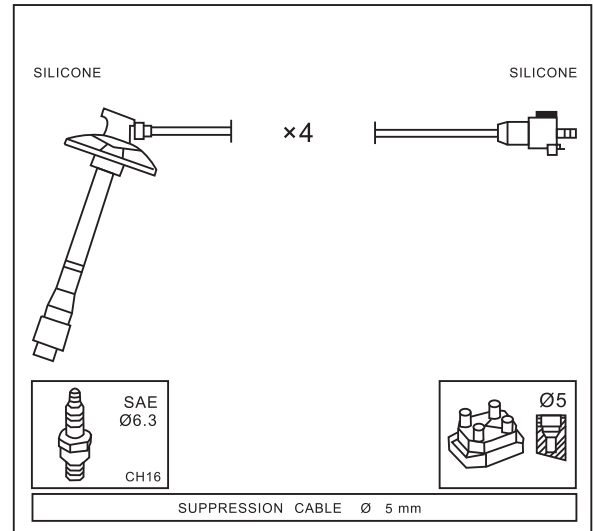

Adatt./Suitable:

TOYOTA

90919-22386

90919-22400

T
O
Y
O
T
A

Engine

Year

TOYOTA

AVENSIS 2.0 (ST220_)	3S-FE	09/97 → 10/00
AVENSIS Liftback 2.0 (ST220_)	3S-FE	09/97 → 10/00
AVENSIS Station Wagon 2.0 (ST220_)	3S-FE	09/97 → 10/00
CAMRY 2.2	5S-FE	11/00 → 11/01
CAMRY 2.2 (SXV20_)	5S-FE	08/96 → 11/01
CAMRY 2.2 (SXV23)	5S-FNE	08/99 → 07/01
FUNCRUISER 2.0 i 16V 4x4	3SF6	04/94 →
PICNIC 2.0	3S-FE	01/01 → 12/01
PICNIC 2.0 16V (SXM10_)	3S-FE	05/96 → 12/01
RAV 4 I 2.0 16V	3S-FE	06/94 → 06/00
RAV 4 I Cabrio 2.0 16V	3S-FE	12/97 → 06/00
SOLARA Cabrio 2.2i 16v (USA)	5SF6	02/00 →
SOLARA Coupè 2.2i 16v (USA)	5SF6	06/98 →