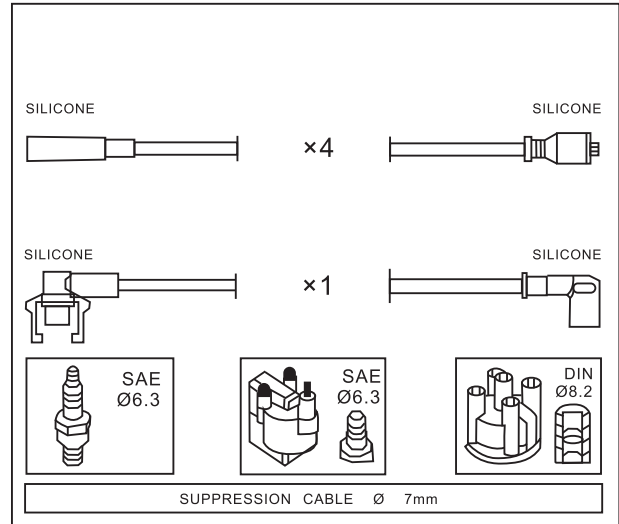

8.8543

Adatt./Suitable:

RENAULT
7700749521

RENAULT

Engine

Year

RENAULT	Engine	Year
19 I 1.2	C1G 730	01/88 → 12/92
19 I Chamade 1.2	C1G 730	01/88 → 12/92
EXPRESS 1.2	C1G	01/85 → 10/90
EXPRESS 1.4	C1J	01/85 → 10/90
EXPRESS 1.4	C2J	01/85 → 10/90
EXPRESS 1.4i	C3G/C3J	01/85 → 10/90