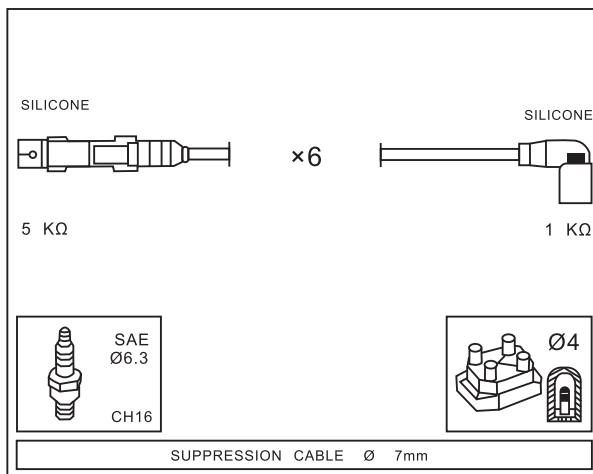

8.9590

Adatt./Suitable:

VOLKSWAGEN
EPS 1501 590
KW 360 590

V
O
L
K
S
W
A
G
E
N

Engine

Year

VOLKSWAGEN

CORRADO 2.9 VR6	ABV	08/91 →	12/95
GOLF III 2.8 VR6	AAA	01/92 →	08/97
GOLF III 2.8 VR6	AAA	08/95 →	09/97
GOLF III 2.9 VR6 Syncro (1HX1)	ABV	10/94 →	08/97
GOLF III Variant 2.9 VR6	ABV	10/94 →	04/99
GOLF III Variant 2.9 VR6 Syncro	ABV	10/94 →	04/99
PASSAT 2.8 VR6	AAA	06/91 →	08/96
PASSAT Variant 2.8 VR6	AAA	06/91 →	05/97
PASSAT Variant 2.9 VR6 Syncro	ABV	01/94 →	05/97
SHARAN 2.8 VR6	AAA	09/95 →	04/00
SHARAN 2.8 VR6 Syncro	AAA	11/96 →	04/00
VENTO 2.8 VR6	AAA	01/92 →	09/98
VENTO 2.8 VR6	AAA	08/95 →	04/96