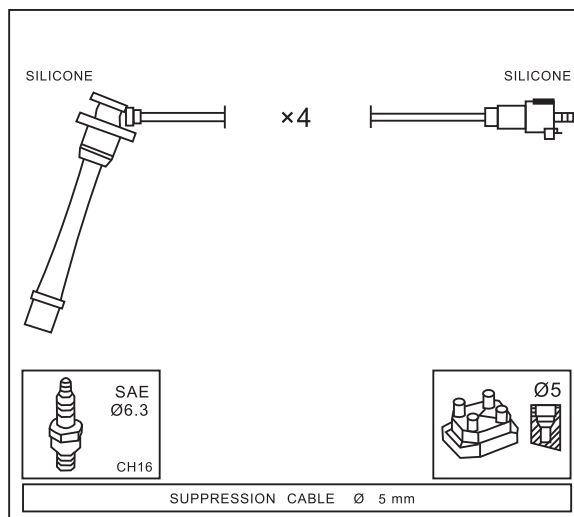

8.9729

Adatt./Suitable:

TOYOTA
90919-22387

TOYOTA

Engine

Year

TOYOTA

4 RUNNER 2.7 16V	3RZ-FE	11/95 → 08/00
4 RUNNER 2.7 i 3	RZ-FE	11/95 → 03/96
COASTER 2.7 (RZB40_, 50_)	3RZFE	07/99 →
DYNA 200 2.7 16V (RZU100)	3RZ-FE	03/97 →
HIACE IV Furgonato 2.7 (RCH13_, RCH23_)	3RZ-FE	04/98 →
HIACE IV Furgonato 2.7 4WD (RCH19_, RCH29_)	3RZ-FE	04/98 →
HIACE IV Wagon 2.7	3RZ-FE	11/01 →
HIACE IV Wagon 2.7 (RCH13_, RCH23_)	3RZ-FE	04/98 → 11/01
HIACE IV Wagon 2.7 4WD (RCH19_)	3RZ-FE	04/98 →
HILUX Pick-up 2.4 i 4WD	2RZ-FE	08/97 →
T100 2.7i (USA)	3RZFE	10/93 → 07/98
TACOMA 2.4i (USA)	2RZFE	01/95 →
TACOMA 2.7i (USA)	3RZFE	02/98 →