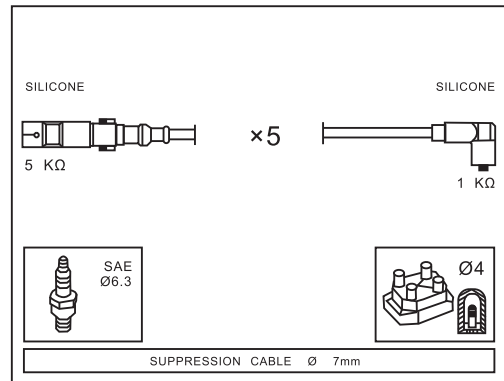

8.9570

Adatt./Suitable:

VOLKSWAGEN

EPS 1501 570

KW 360 570

V
O
L
K
S
W
A
G
E
N

Year

VOLKSWAGEN

PASSAT (3B2) 2.3 VR5	10/96 →	11/00
PASSAT (3B2) 2.3 VR5 Syncro/4motion	10/97 →	11/00
PASSAT Variant (3B5) 2.3 VR5	06/97 →	11/00
PASSAT Variant (3B5) 2.3 VR5 Syncro/4motion	10/97 →	11/00