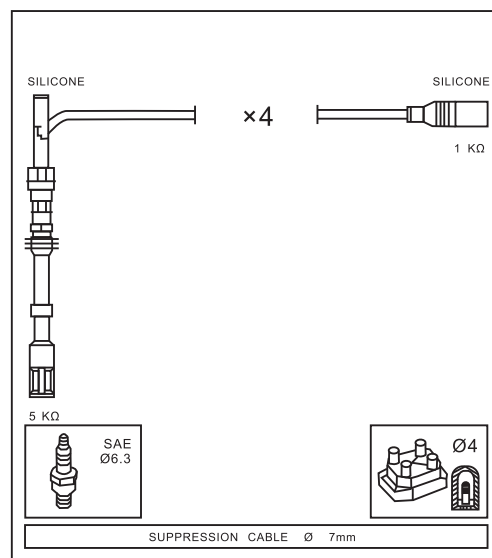

Adatt./Suitable:

VOLKSWAGEN

EPS 1501 489

KW 360 489

V
O
L
K
S
W
A
G
E
N

Engine

Year

	Engine	Year
AUDI		
A3 1.8	AGN, APG	09/96 →
A3 1.8 quattro	AGN	08/98 →
SEAT		
LEON 1.8 20V	AGN, APG	11/99 →
TOLEDO II 1.8 20V	AGN, APG	04/99 → 05/06
SKODA		
OCTAVIA 1.8	AGN	09/96 →
OCTAVIA Combi 1.8 20V	AGN	07/98 →
VOLKSWAGEN		
BORA 1.8	AGN	10/98 → 05/05
BORA 1.8 4motion	AGN	02/99 → 05/05
BORA Familiare 1.8 4motion	AGN	05/99 → 05/05
GOLF IV 1.8	AGN	08/97 → 06/05
GOLF IV 1.8 4motion	AGN	05/98 → 06/05