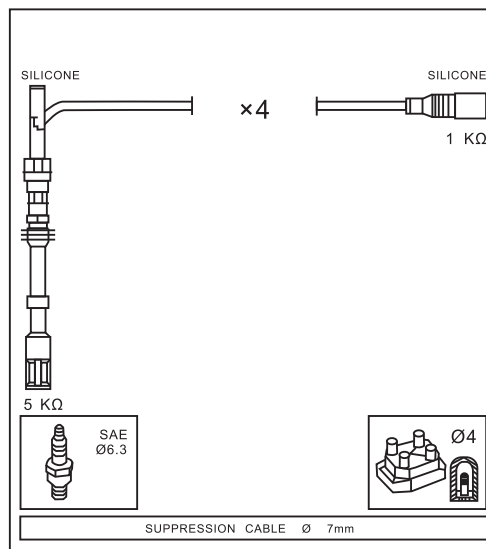

SKODA

OCTAVIA 1.6	AEH, AKL	02/97 →
OCTAVIA Combi 1.6	AEH, AKL	07/98 →

8.9489

Adatt./Suitable:

VOLKSWAGEN
 EPS 1501 489
 KW 360 489

A
U
D
I

Engine

Year