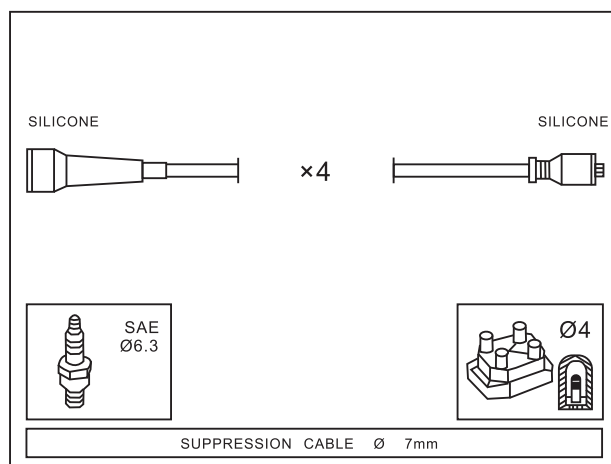

Adatt./Suitable:

RENAULT

77 00 106 221

RENAULT

Engine

Year

RENAULT			
	Engine	Year	
ESPACE III 2.0 (JE0A)	F3R 728, F3R 729	11/96 →	10/00
LAGUNA 1.8	F3P 674	06/95 →	02/01
LAGUNA 1.8	F3P 676	06/95 →	06/98
LAGUNA 1.8 (B56S/T/0)	F3P 670	08/95 →	03/01
LAGUNA 2.0	-- 11/93	03/01 →	
LAGUNA 2.0	F3R 611	03/99 →	03/01
LAGUNA 2.0	F3R 768	06/95 →	02/01
LAGUNA 2.0	F3R 769	11/93 →	03/01
LAGUNA Grandtour 1.8 (K56S/T/0)	F3P 670	09/95 →	03/01
LAGUNA Grandtour 1.8 (K56S/T/0)	F3P 674	09/95 →	03/01
LAGUNA Grandtour 1.8 (K56S/T/0)	F3P 676	09/95 →	03/01
LAGUNA Grandtour 2.0	F3R 611	11/93 →	03/01
LAGUNA Grandtour 2.0	F3R 768	10/98 →	01/01
MEGANE Scenic 2.0 i (JA0G)	F3R 796	01/99 →	09/99
MEGANE Scenic 2.0 RXE 4x4	F3R 750	05/97 →	10/99
SCÉNIC I 2.0i (JA0G)	F3R 791	01/96 →	
SCÉNIC I 2.0i (JA0G)	F3R 797	01/96 →	
SCÉNIC I 2.0i (JA0G)	F3R 798	01/96 →