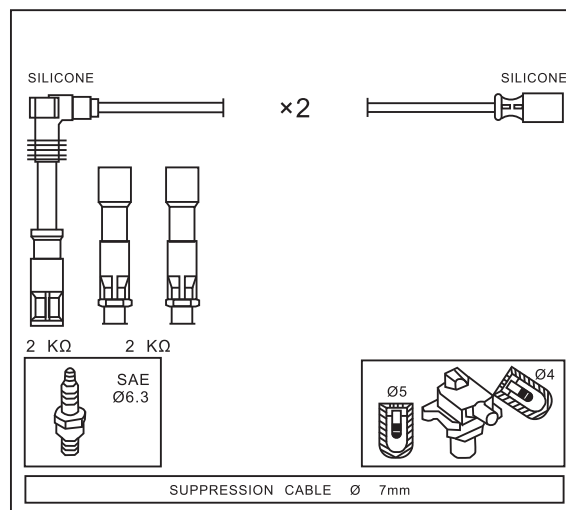

Adatt./Suitable:

VOLKSWAGEN

EPS 1501 491

KW 360 491

VOLKSWAGEN

Engine

Year

AUDI

A4 1.8	ADR, APT, ARG, AVV	01/95 → 11/00
A4 1.8	AFY	04/95 → 11/00
A4 1.8 quattro	ADR, APT, ARG	01/95 → 11/00
A4 1.8 quattro	AFY	07/95 → 11/00
A4 Avant 1.8	ADR, APT, ARG, AVV	02/96 → 09/01
A4 Avant 1.8	AFY	07/95 → 09/01
A4 Avant 1.8 quattro	ADR, APT, ARG	01/96 → 09/01

VOLKSWAGEN

PASSAT 1.8	ADR, APT, ARG	10/96 → 11/00
PASSAT 1.8	AFY	01/97 → 11/00
PASSAT 1.8 Syncro/4motion	ADR, APT, ARG	10/96 → 11/00
PASSAT Variant 1.8	ADR, APT, ARG	06/97 → 11/00
PASSAT Variant 1.8	AFY	06/97 → 11/00
PASSAT Variant 1.8 Syncro/4motion	ADR, APT, ARG	06/97 → 11/00