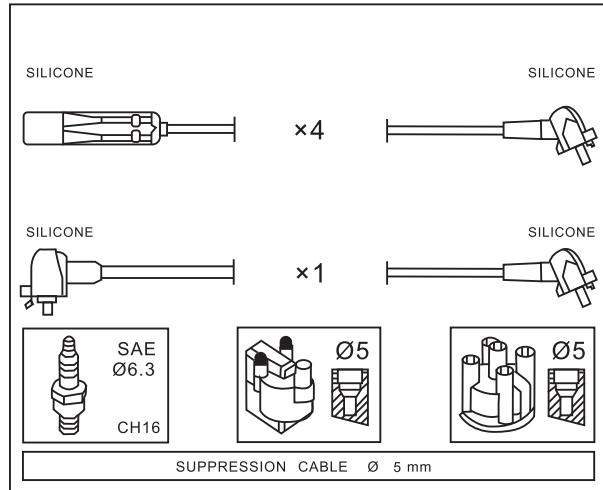

Adatt./Suitable:

TOYOTA

90919-21553

90919-21588

TOYOTA

Engine

Year

TOYOTA

4 RUNNER 2.4 (RN_)	22RE	08/88 → 11/95
HILUX Pick-up 2.4 i 4WD	22R	06/89 →
HILUX Pick-up 2.4 i 4WD	22RE	06/89 →
TRUCK 2.4 (RN_)	22RE	08/88 → 11/95
TRUCK 2.4i (USA)	22RE	01/92 →