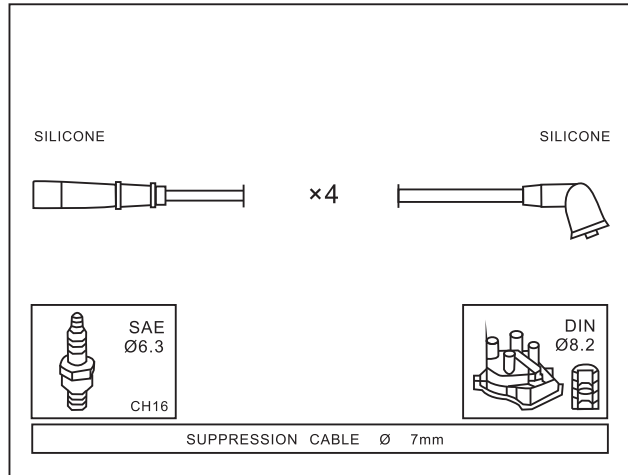

ZL16

07/99 →

Adatt./Suitable:

FORD
 1 960 394
 1 961 207
 NISSAN
 22440-1S700
 22440-1S710
 22440-8B000

F
O
R
D

Engine

Year

FORD