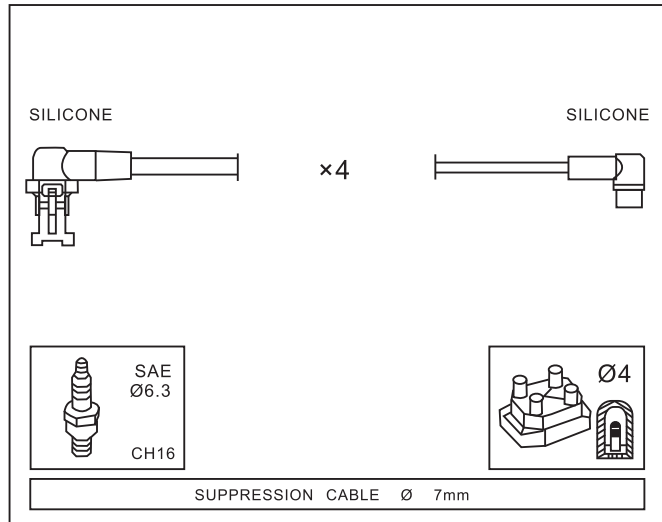

Adatt./Suitable:

RENAULT
7700850470
7700853259

RENAULT

Year

RENAULT

19 I (B/C53_) 1.7 (B/C53C)	09/88 →	04/92
19 I Cabriolet (D53_) 1.7	07/91 →	04/92
19 I Chamade (L53_) 1.7 (L53B)	10/89 →	04/92
19 I Chamade (L53_) 1.7 (L53C)	07/88 →	04/92
19 II (B/C53_) 1.7 (B/C53B)	04/92 →	12/95
19 II Cabriolet (D53_,853_) 1.7 (D53C)	04/92 →	09/93
19 II Chamade (L53_) 1.7 (L53B)	04/92 →	12/95
VOLVO 440K (445) 1.6	09/88 →	12/96
VOLVO 440K (445) 1.7	09/88 →	12/96
19 I (B/C53_) 1.7 (B/C53B)	09/88 →	04/92