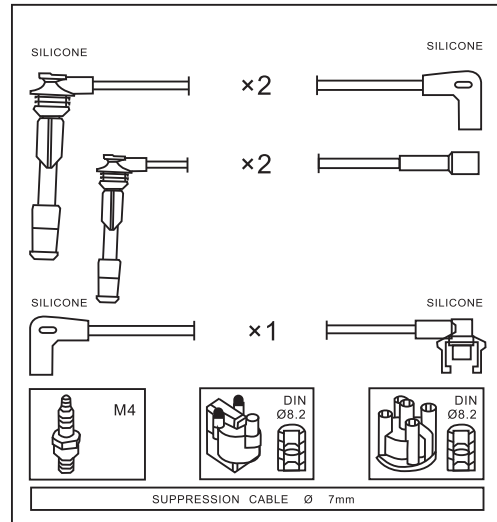

Adatt./Suitable:

RENAULT
7700749516

RENAULT

Year

RENAULT	
19 I Cabriolet (D53_) 1.8 16V (D53D)	07/91 → 04/92
19 I Chamade (L53_) 1.8 16V (L53D)	10/89 → 04/92
19 II Cabriolet (D53_,853_) 1.8 16V (D53D)	04/92 → 06/96
19 II Chamade (L53_) 1.8 16V (L53D)	04/92 → 12/95
CLIO I (B/C57_,5/357_) 1.8 16V (C57D)	08/91 → 06/94
CLIO I (B/C57_,5/357_) Williams (B/C57M)	01/94 → 09/98
19 I (B/C53_) 1.8 16V (B/C53D)	06/89 → 04/92