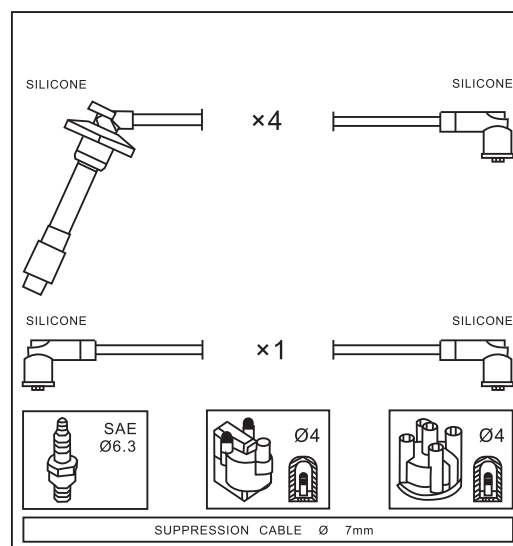

Adatt./Suitable:

TOYOTA

90998-99001

90998-99002

TOYOTA

Engine

Year

TOYOTA