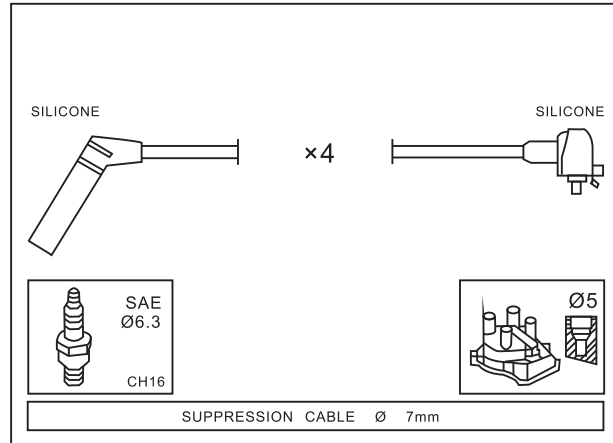

TOYOTA

CAMRY 2.5 (VZV21)	2VZ-FE	08/88 → 06/91
CAMRY 2.5 V6 GXI (VZV21_)	2VZ-FE	02/88 → 05/91
CAMRY Station Wagon 2.5 (VZV21_)	2VZ-FE	01/90 → 05/91

Adatt./Suitable:

TOYOTA

90919-22113

90919-22140

TOYOTA

Year