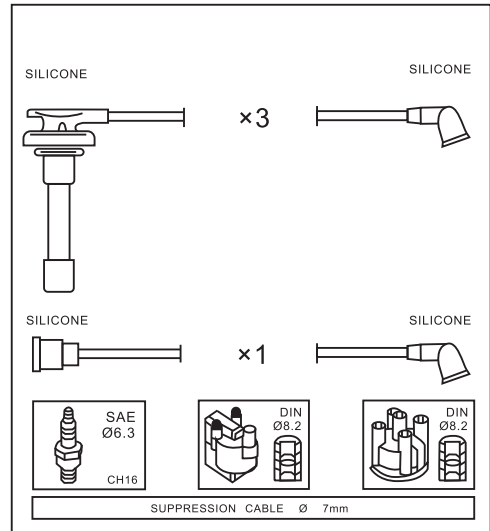

Adatt./Suitable:
HONDA
32722-PJ5-600

Year

HONDA

ACCORO III (CA4,CA5) 2.0 I 16V (CA5)

10/87 → 12/89

ACCORO III (CA4,CA5) 2.0 I 16V (CA5)

01/87 → 12/87