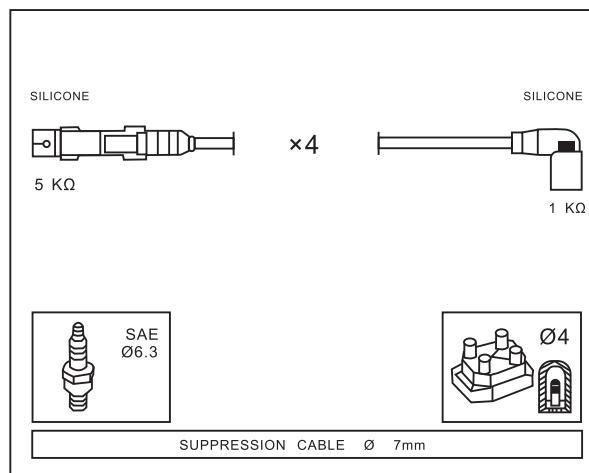

Adatt./Suitable:

VOLKSWAGEN
EPS 1501 479
KW 360 479

A
U
D
I

Engine

Year

AUDI

A3 1.6	AEH, AKL	09/96 → 08/00

SKODA

OCTAVIA 1.6	AEH, AKL	02/97 →

OCTAVIA Combi 1.6	AEH, AKL	07/98 →

VOLKSWAGEN

GOLF IV 1.6	AEH, AKL	08/97 → 02/00

GOLF IV Variant 1.6	AEH, AKL	05/99 → 02/00