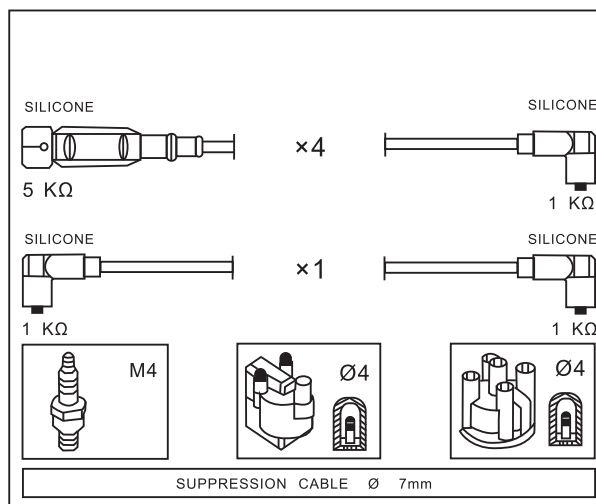

Adatt./Suitable:

VOLKSWAGEN

EPS 1499 159

KW 358 159

VOLKSWAGEN

Engine

Year

VOLKSWAGEN

TRANSPORTER III Autobus 1.9	DF	08/82 → 07/92
TRANSPORTER III Autobus 1.9	DG	08/82 → 07/92
TRANSPORTER III Autobus 1.9 Syncro	DG	02/85 → 07/92
TRANSPORTER III Autobus 2.1	DJ	08/85 → 07/92
TRANSPORTER III Autobus 2.1 Syncro	DJ	01/86 → 07/92
TRANSPORTER III Furgonato 1.9	DF	10/82 → 07/92
TRANSPORTER III Furgonato 1.9	DG	10/82 → 07/92
TRANSPORTER III Furgonato 1.9 Syncro	DG	11/84 → 07/92
TRANSPORTER III Furgonato 2.1	DJ	03/86 → 07/92
TRANSPORTER III Furgonato 2.1 Syncro	DJ	03/86 → 07/92
TRANSPORTER III Pianale piatto/Autotelaio 1.9	DF	09/82 → 07/92
TRANSPORTER III Pianale piatto/Autotelaio 1.9	DG	08/82 → 07/92
TRANSPORTER III Pianale piatto/Autotelaio 2.1	DJ	03/86 → 07/92