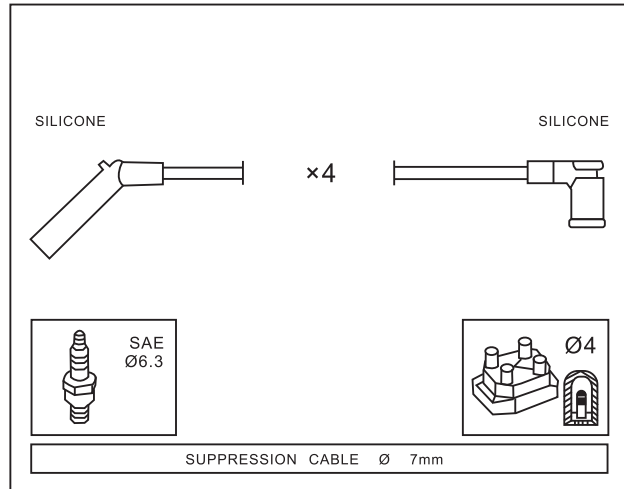

Adatt./Suitable:

FORD
EPS 1501 691
KW 360 691

Engine

Year

FORD

IKON 1.3 Rocam

--

10/00 →

IKON 1.6 EFI Rocam

--

11/99 →

FORD (BR)

Fiesta 1.0i

ZL10

07/99 →

Fiesta 1.6i

ZL16

07/99 →