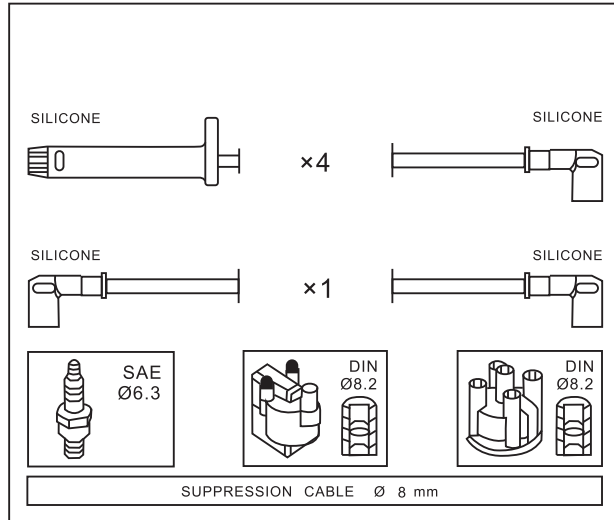

Adatt./Suitable:

FORD

EPS 1501 176

KW 360 176

F
O
R
D

Engine

Year

FORD