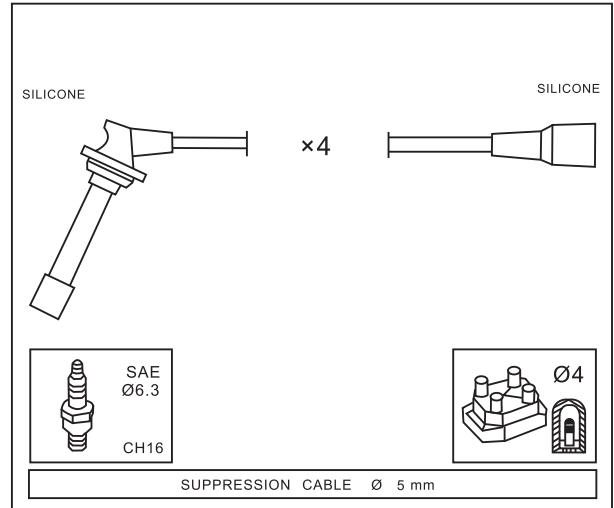

Adatt./Suitable:

DAIHATSU

90919-21287

DAIHATSU

Year

TOYOTA

CARINA (TA1_) 1.6	02/76 → 03/78
CARINA (TA1_) 1.6	10/75 → 03/78
CARINA (TA4L,TA6_L) 1.6 (TA4L,TA60L)	01/78 → 09/83
CELICA (TA2) 1.6 GT (TA2,TA22)	12/74 → 03/78
CELICA (TA2) 1.6 LT (TA2)	02/76 → 03/78
CELICA (TA2) 1.6 LT (TA22)	05/73 → 03/78
CELICA (TA2) 1.6 ST (TA2,TA22)	05/73 → 03/78
CELICA (TA60,RA40,RA6_) 1.6 ST (Ta60)	02/79 → 08/83
CELICA Coupe (TA4C,TA60) 1.6 GT (TA4C)	04/78 → 02/82
CELICA Coupe (TA4C,TA60) 1.6 LT (TA4C)	02/79 → 07/83
CELICA Coupe (TA4C,TA60) 1.6 ST (Ta60)	02/79 → 08/83
COROLLA Hatchback (KE,TE) 1.6	09/76 → 01/80