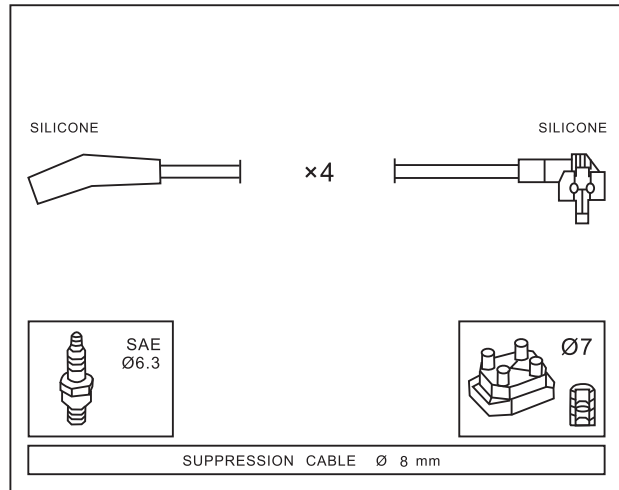

Adatt./Suitable:

FORD
EPS 1501 639
KW 360 639

F
O
R
D

Engine

Year

FORD

ESCORT VII 1.3	J4B	01/95 → 10/98
ESCORT VII Familiare 1.3	J4B	01/95 → 10/98
ESCORT VII Tre volumi 1.3	J4B	01/95 → 02/99
FIESTA Furgonato 1.3	J4C	02/96 →
FIESTA IV 1.0 i	--	02/97 → 09/99
FIESTA IV 1.3 i	J4C, J4J, J4L, J4Q, J4R, J4T	08/95 → 01/02
FIESTA IV 1.3 i	JJA, JJC, JJE, JJJ, JJK, JJM	08/95 → 01/02
KA 1.3 i J4D,	J4K, J4M, J4N, J4P, J4S	09/96 →
KA 1.3 i	JJB	09/96 → 10/02
KA 1.3 i	JJD, JJF, JJG, JJH, JJJ	06/98 →