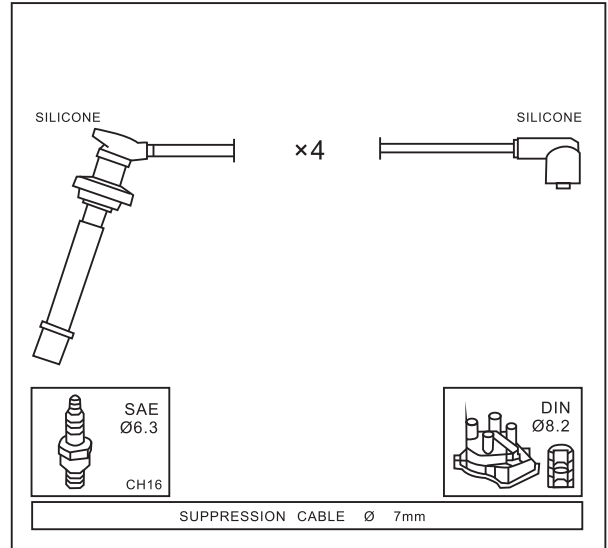

Adatt./Suitable:

NISSAN

22440-2F200

22440-2J210

NISSAN

Engine

Year

NISSAN

	Engine	Year
ALMERA I Hatchback 2.0 GTi	SR20DE	07/96 → 03/00
ALMERA TINO 2.0	SR20DE	08/00 →
PRIMERA 2.0	SR20DEL	10/97 → 06/99
PRIMERA 2.0 16V	SR20DE	08/99 → 12/01
PRIMERA 2.0 16V	SR20DE	09/96 → 12/01
PRIMERA 2.0 16V	SR20De, SR20DI	09/96 → 12/01
PRIMERA 2.0 GT	SR20DEH	10/97 → 06/99
PRIMERA Hatchback 2.0 16V	SR20DE	08/99 → 07/02
PRIMERA Hatchback 2.0 16V	SR20De	09/96 → 07/02
PRIMERA Traveller 2.0	SR20DE	07/94 → 01/98
PRIMERA Traveller 2.0 16V	SR20De	04/98 → 12/01
PRIMERA Traveller 2.0 16V	SR20DE	08/99 → 12/01