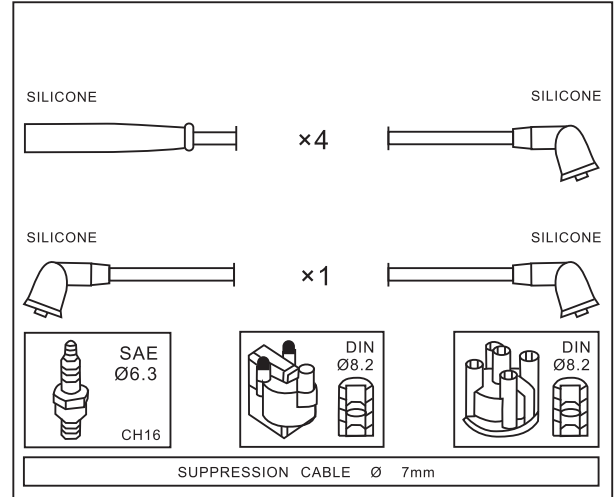

Adatt./Suitable:

KIA

KK137-18-140A

8BBG-18-140

8BBY-18-140

K
I
A

Year

KIA

PRIDE (DA) 1.3 16V	01/90	→	
PRIDE (DA) 1.3 16V	01/90	→	
PRIDE (DA) 1.3 16V	10/96	→	
PRIDE (DA) 1.3 I	01/90	→	
PRIDE Estate 1.3	08/99	→	
SEPHIA Saloon (FA) 1.5 I 16V	02/96	→	10/97

MAZDA

323 F IV (BG) 1.6 16V	03/91	→	10/94
323 F IV (BG) 1.8 16V	08/89	→	07/94
323 F IV (BG) 1.8 16V GT	08/89	→	07/94
323 S IV (BG) 1.3 16V	04/91	→	07/94
323 S IV (BG) 1.6 16V	08/89	→	10/94
323 S IV (BG) 1.8 16V	08/89	→	07/94
PRIDE (DA) 1.1 I	01/91	→