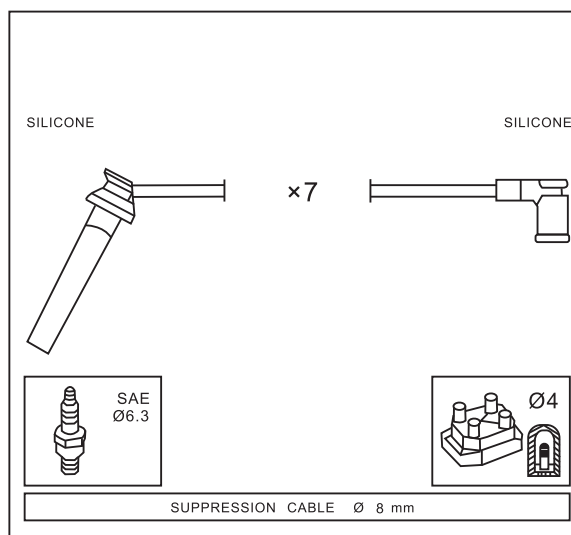

11/00 →

8.7214

Adatt./Suitable:

FORD

EPS 1499 214

KW 358 214

F
O
R
D

Engine