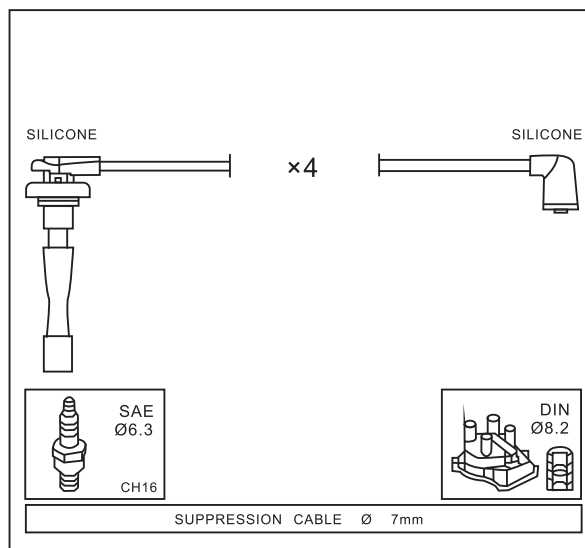

ROVER

GHT255
 GHT281
 NGC103100

UNIPART

GHT255

H
O
N
D
A

Engine

Year

HONDA