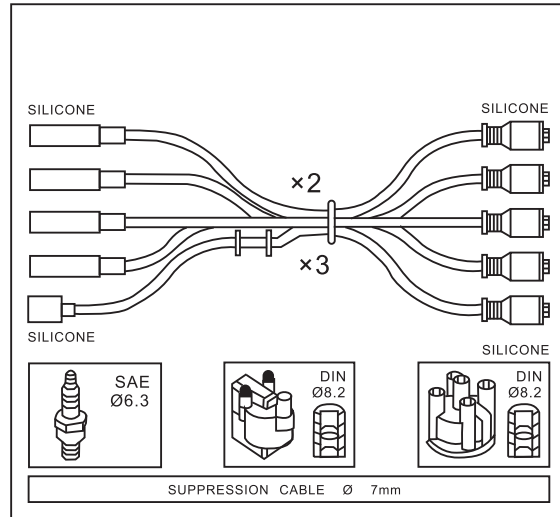

03/69 → 12/84

128 Familiare 1.1 (AF)

128 A.000

10/69 → 10/82

Adatt./Suitable:

FIAT
4261590

FIAT

Engine