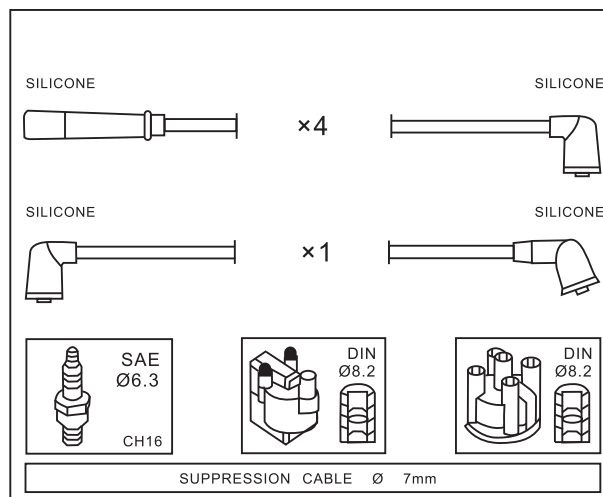

Adatt./Suitable:

SUZUKI

EPS 1501 798

KW 360 798

SUZUKI

Engine

Year

SUBARU

Model	Engine	Year
JUSTY II 1.3i	G13BA	05/96 → 09/00

SUZUKI

SWIFT II 1.3 (SF413, AH35)	G13A	03/89 → 12/91
SWIFT II 1.3 GTi OHC	G13B	10/89 → 12/95
SWIFT II 1.3i SOHC (USA)	--	01/89 → 12/91
SWIFT II Coda spiovente 1.3 (SF413, AB35)	G13A	03/89 → 05/01
SWIFT II Coda spiovente 1.3 (SF413, AB35)	G13A	03/89 → 12/91
SWIFT II Coda spiovente 1.3 4WD (SF413, AA35)	G13A	03/89 → 05/01
SWIFT II Coda spiovente 1.3 4WD (SF413, AF35)	G13A	10/89 → 12/91