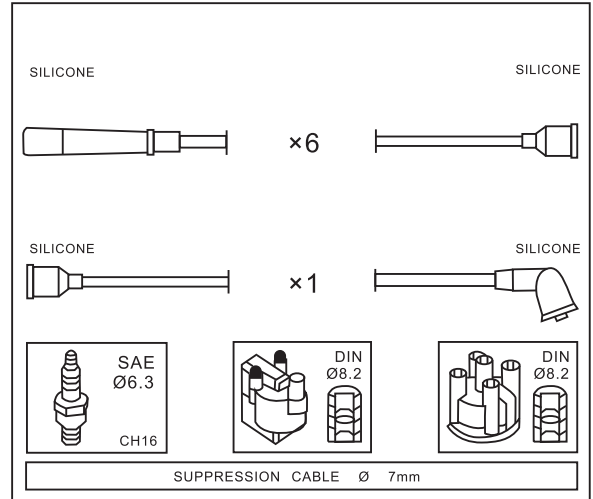

Adatt./Suitable:

TOYOTA
90919-21435

TOYOTA

Engine

Year

TOYOTA

CRESSIDA 2.8 (MX81)

5M-E

08/88 → 02/93