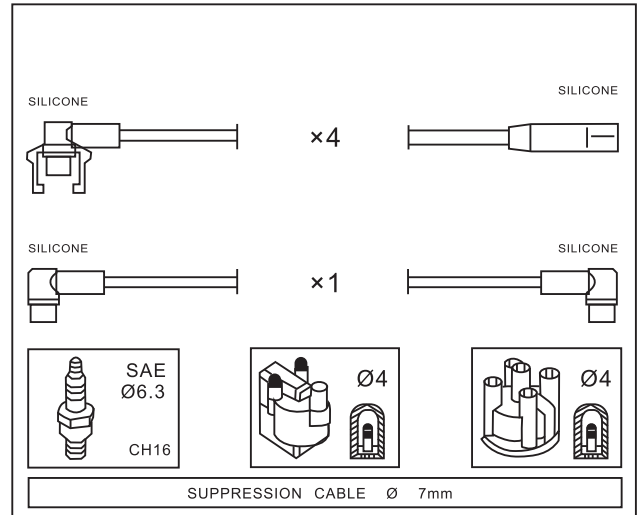

VOLVO

340-360 (343,345) 1.4	08/75 →	07/83
340-360 (343,345) 1.4	08/79 →	07/83
340-360 (343,345) 1.4	08/82 →	08/85

Adatt./Suitable:

RENAULT

7700855768

7700873186

RENAULT

Year