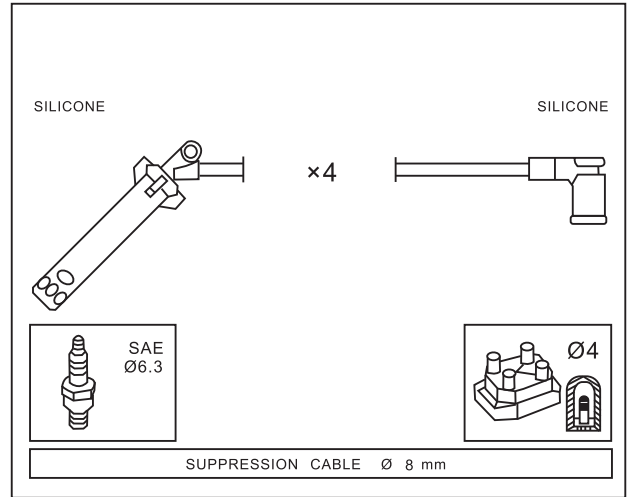

Adatt./Suitable:

FORD
EPS 1501 976
KW 360 976

Engine

Year

FORD

GALAXY 2.3 16V

E5SA

01/97 →

GALAXY 2.3 16V

E5SB

09/01 →