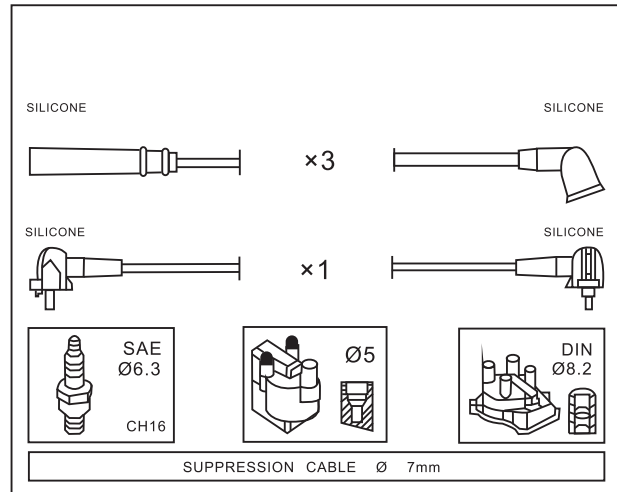

Adatt./Suitable:

DAIHATSU

19901-87B87-000

DAIHATSU

Engine

Year

DAIHATSU

CUORE III 0.8	ED 10 K	10/90 → 12/94
CUORE IV 0.8	ED 20	01/95 → 11/96
Domino 0.8i	ED20	08/90 → 11/94
Domino 0.8i	ED20	12/94 → 10/98
Domino 850i	--	01/97 →
Mira 0.8i	ED20	12/94 → 02/97
MOVE 0.8	ED 20	10/96 →