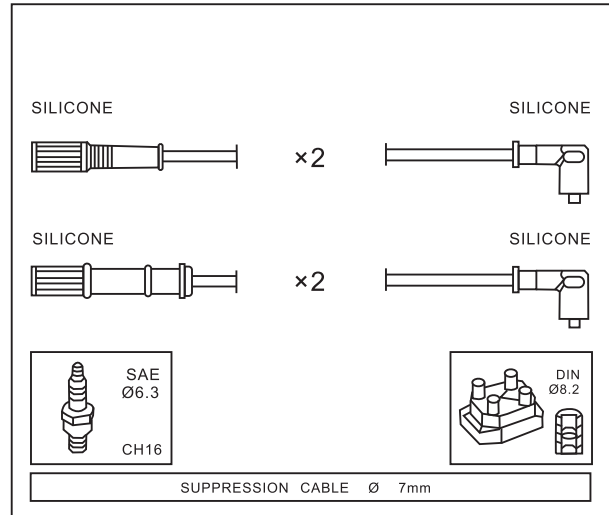

09/03 →

8.7170

Adatt./Suitable:

FIAT

EPS 1499 170

KW 358 170

FIAT

Engine