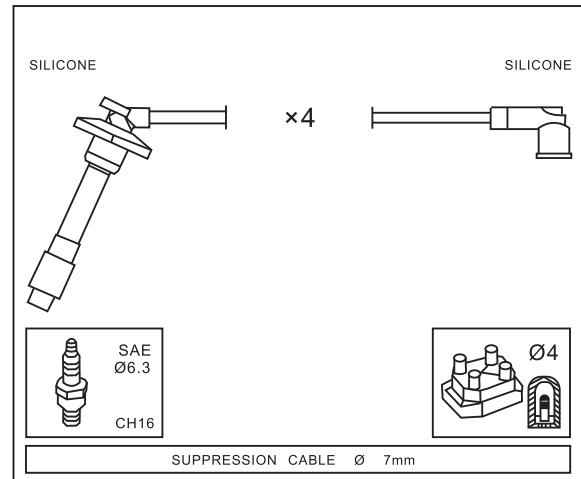

Adatt./Suitable:

TOYOTA
90080-91127

TOYOTA

Engine

Year

TOYOTA

AVENSIS 1.6 (AT220_)	4A-FE	09/97 → 10/00
AVENSIS 1.8 (AT221_)	7A-FE	09/97 → 10/00
AVENSIS Liftback 1.6 (AT220_)	4A-FE	09/97 → 10/00
AVENSIS Liftback 1.8 (AT221_)	7A-FE	09/97 → 10/00
AVENSIS Station Wagon 1.6 (AT220_)	4A-FE	09/97 → 10/00
AVENSIS Station Wagon 1.8 (AT221_)	7A-FE	09/97 → 10/00