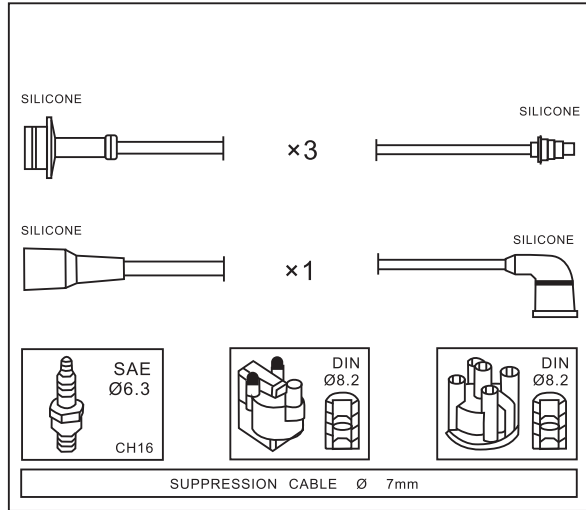

Adatt./Suitable:

DAIHATSU
90919-21259
90919-21342

DAIHATSU

Year

TOYOTA

HILUX Pickup (_N_) 1.8 (YN85_,YN90_)

08/88 → 07/94