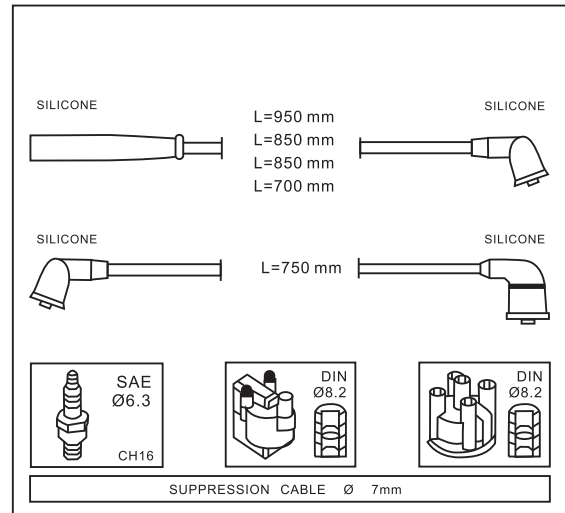

Adatt./Suitable:

MITSUBISHI

MD-971637

MD-997388

M
I
T
S
U
B
I
S
H
I

Engine

Year

MITSUBISHI

L 300 Autobus 2.0 (P03W)	G63B	11/86 →	
L 300 Autobus 2.0 (P03W, P03V, P13V)	4G63	11/86 →	
L 300 Autobus 2.4 (P04W, P14V, P04V)	4G64	11/90 →	
L 300 Furgonato 2.0 (P03V, P13V)	G63B	11/86 →	
VALLEY 2.0	4G63	09/92 →	10/94