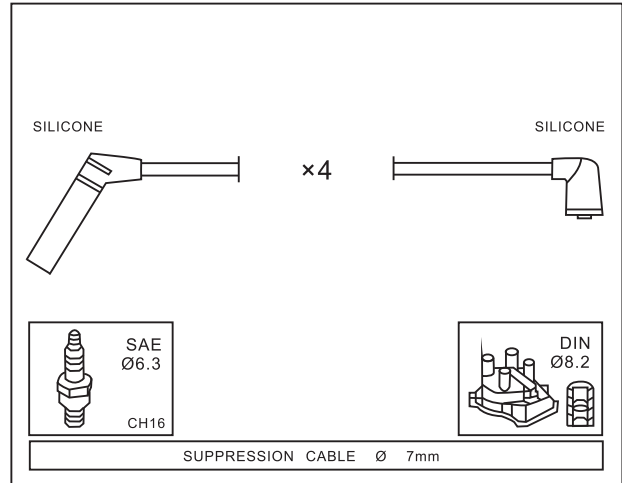

Adatt./Suitable:

MITSUBISHI
MD-997426

MITSUBISHI

Engine

Year

MITSUBISHI

SPACE WAGON 2.0 4x4 (D08W)	4G63	03/85 → 04/91
SPACE WAGON 2.0 GLXi (D04W)	4G63	06/88 → 04/91
SPACE WAGON 2.0 GLXi 4x4 (D08W)	4G63	06/88 → 04/91