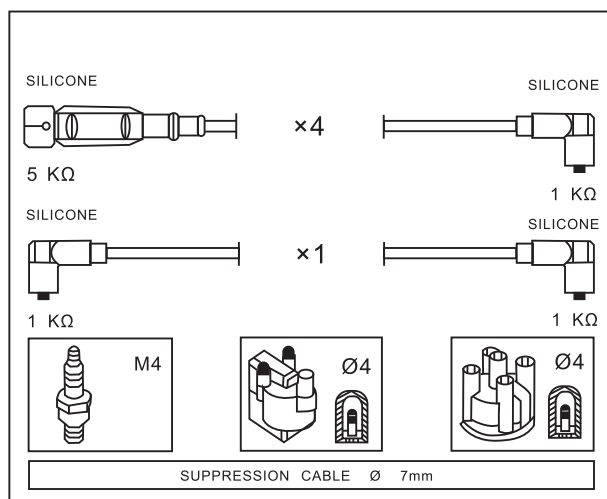

Adatt./Suitable:

VOLKSWAGEN

EPS 1501 364

KW 360 364

VOLKSWAGEN

Engine

Year

SEAT

CORDOBA 1.4 i	ABD	06/94 → 06/99
CORDOBA 1.6 i	ABU	02/93 → 06/99
IBIZA II 1.4 i	ABD	09/93 → 08/99
IBIZA II 1.6 i	ABU	03/93 → 08/99

VOLKSWAGEN

GOLF III 1.6	ABU, AEA	09/92 → 08/97
GOLF III Variant 1.6	ABU, AEA	07/93 → 12/97
POLO 1.0	HZ 08/85	01/92 →
POLO 1.0 Cat.	AAU, ACM	08/89 → 09/94
POLO 1.3 Cat.	2G, AAV, NZ	07/87 → 09/94
POLO 1.3 Cat.	3F	10/89 → 03/91
POLO 45 1.0	AEV	10/94 → 09/96
POLO 50 1.0	AER	09/96 → 10/99