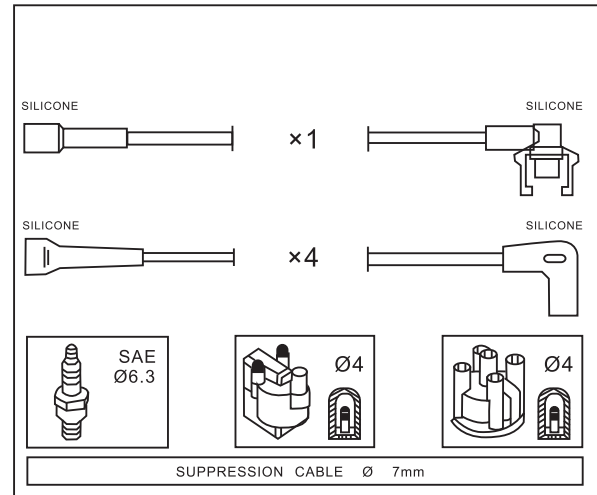

Adatt./Suitable:

RENAULT

7700749826

7700746045

7700731064

7700731060

RENAULT

Year

RENAULT	Year
21 Estate (K48_) 1.7 (K/S481)	06/86 → 03/93
21 Estate (K48_) 1.7 (K/S482)	10/86 → 12/88
21 Estate (K48_) 1.7 (K48N)	06/87 → 04/89
21 Saloon (L48_) 1.7 (L481)	03/86 → 12/87
21 Saloon (L48_) 1.7 (L482)	03/86 → 03/93
21 Saloon (L48_) 1.7 (L48N)	06/87 → 04/89
SUPER 5 (B/C40) 1.7 (B/C408)	10/86 → 03/95
SUPER 5 (B/C40) 1.7 (B/C40K,B/C40G)	06/87 → 03/95
SUPER 5 (B/C40) 1.7i (C409)	10/86 → 08/91
VOLVO 440K (445) 1.7	09/88 → 12/96
RENAU 11 (B/C37_) 1.7 (B/C376)	10/83 → 12/87