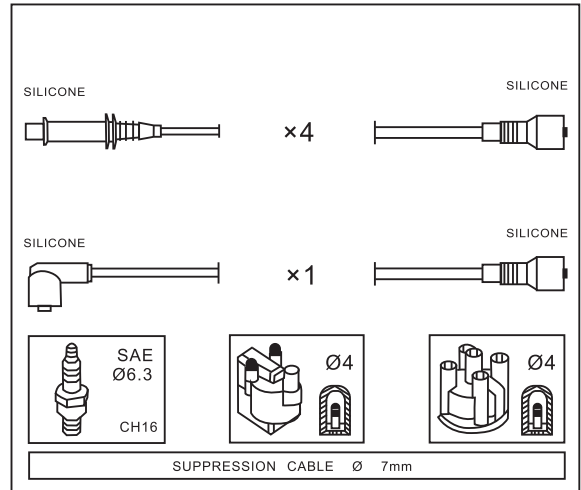

Adatt./Suitable:

RENAULT
7700720783

RENAULT

Year

	Year
CITROLET	
BX (XB-_) 14E	04/83 → 07/89
C15 (VD-_) 1.1	10/84 → 12/96
LNA 1.1	07/82 → 04/85
PEUGEOT	
104 0.9	10/72 → 10/79
104 0.9	10/79 → 10/83
104 1.0	09/83 → 06/88
104 1.1	07/76 → 08/82
104 1.1	08/80 → 06/88
104 1.2	08/79 → 06/83
104 1.4	08/79 → 06/83
104 Coupe 0.9	09/73 → 10/83