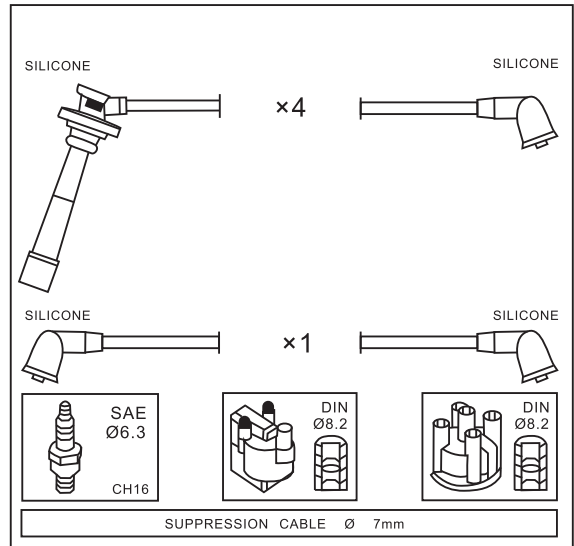

Adatt./Suitable:

TOYOTA

90919-21528

90919-21579

TOYOTA

Year

TOYOTA

CARINA 9 E (_T19_) 1.6 (AT190)	12/93 →	09/97
CARINA 9 E (_T19_) 1.6 16V	10/05 →	09/97
CARINA 9 E (_T19_) 1.6 GLI (At190)	04/92 →	09/97
CARINA 9 E Saloon (_T19_) 1.6 (AT190)	10/95 →	09/97
CARINA 9 E Saloon (_T19_) 1.6 16V (AT190_)	12/94 →	09/97
CARINA 9 E Saloon (_T19_) 1.6 GLI (AT190)	04/92 →	09/97
CARINA 9 E Sportswagon (_T19_) 1.6 GLI (AT190_)	01/93 →	09/97
CARINA 9 E Sportswagon (_T19_) 1.6 i (AT190_)	02/95 →	09/97