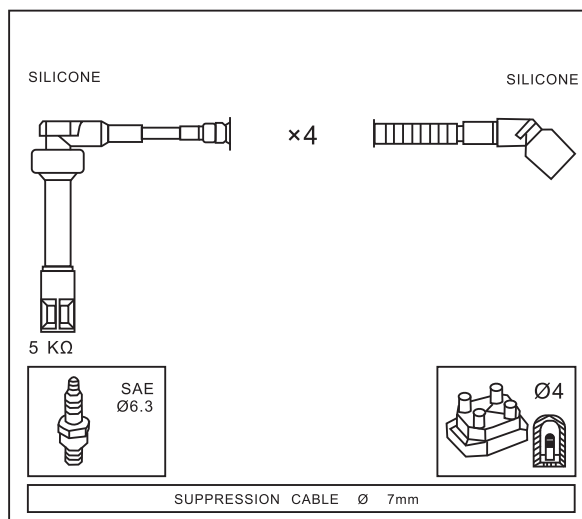

8.9921

Adatt./Suitable:

B.M.W.

EPS 1500 921

KW 359 921

Engine

Year

BMW

3 318 is	M 42 B 18	03/93 → 09/97
3 318 is	M 44 B 19	09/95 → 02/98
3 Compact 318 ti	M 42 B 18	11/94 → 08/95
3 Compact 318 ti	M 44 B 19	07/95 → 08/00
3 Coupé 318 is	M 42 B 18	03/92 → 10/95
3 Coupé 318 is	M 44 B 19	09/95 → 04/99
Z3 1.9	M 44 B 19	10/95 → 03/99

B
M
W