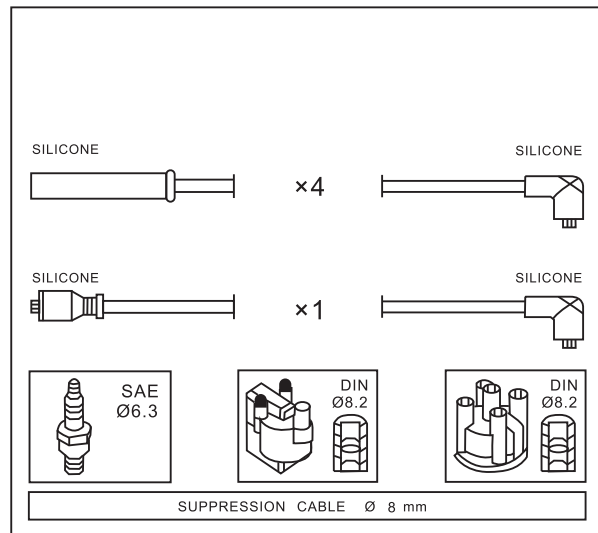

Adatt./Suitable:

FORD

EPS 1501 281

KW 360 281

Engine

Year

FORD

ESCORT 86 Express 1.4 i	F6D, FUC	02/86 → 07/90
ESCORT IV 1.4	F6D, FUC	01/86 → 07/90
ESCORT IV 1.6 XR3i	LR2, LRB	01/86 → 08/89
ESCORT IV Cabriolet 1.4	F6D	02/87 → 07/90
ESCORT IV Cabriolet 1.6 XR3i	LR2, LRB	01/86 → 07/90
ESCORT IV Familiare 1.4	F6D, FUC	01/86 → 07/90
FIESTA II 1.4 (FBD)	FUB	10/85 → 11/89
FIESTA II 1.4 (FBD)	FUD	02/87 → 02/89
FIESTA II 1.6 XR2 (FBD)	LUB	04/84 → 02/89
FIESTA II 1.6 XR2 (FBD)	LUD	03/84 → 02/89
FIESTA III 1.4	F6E	03/89 → 12/95
ORION II 1.4 Cat.	F6D	02/87 → 07/90
ORION II 1.6 i	LRB	03/86 → 07/90