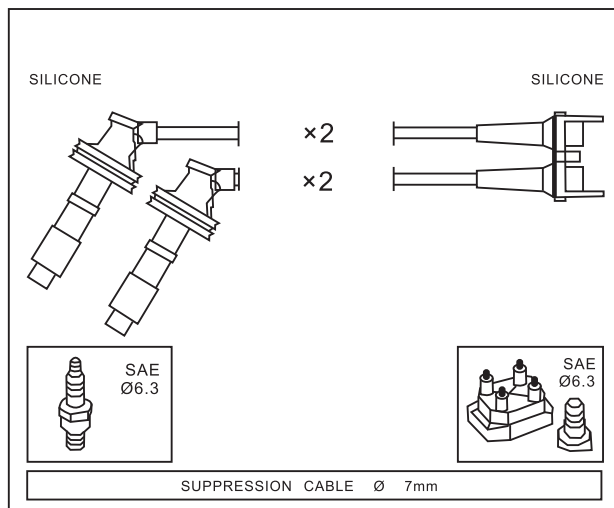

Adatt./Suitable:

RENAULT
74 31 275 284
VOLVO
1275284
1275284-6

Engine

Year

RENAULT

LAGUNA 2.0	N7Q 700, N7Q 704	06/95 → 02/01
LAGUNA 2.0 16V (B56D/M)	N7Q 700, N7Q 704	06/95 → 03/01
LAGUNA Grandtour 2.0 16V (K56D/M)	N7Q 700, N7Q 704	09/95 → 03/01
SAFRANE II 2.0 16V (B54L)	N7Q 710, N7Q 711	07/96 → 12/00

VOLVO

S40 1.6	B 4164 S	09/95 → 08/99
S40 1.8	B 4184 S	07/95 → 08/99
S40 2.0	B 4204 S	07/95 → 08/99
S40 2.0	B 4204 S	07/95 → 12/03
V40 Familiare 1.6	B 4164 S	12/95 → 08/99
V40 Familiare 1.8	B 4184 S	07/95 → 08/99
V40 Familiare 2.0	B 4204 S	07/95 → 08/99

RENAULT