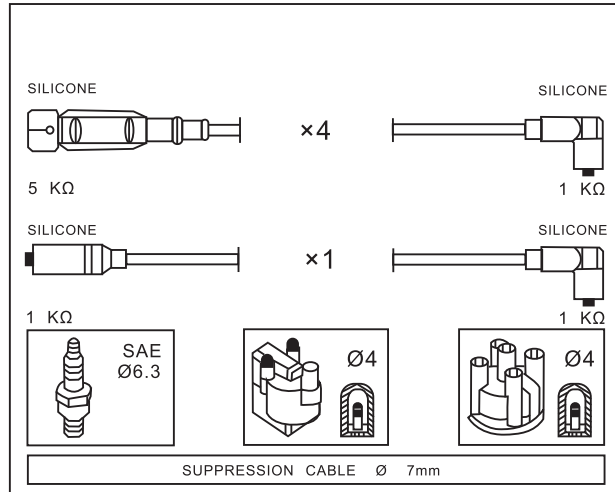

Adatt./Suitable:

VOLKSWAGEN
EPS 1501 609
KW 360 609

V
O
L
K
S
W
A
G
E
N

Engine

Year

SKODA

OCTAVIA 1.6	AEE	09/96 → 09/00
OCTAVIA Combi 1.6	AEE	07/98 →

VOLKSWAGEN

GOLF III 1.6	AEE	09/92 → 08/97
GOLF III Variant 1.6	AEE	07/93 → 12/97
VENTO 1.6	AEE	09/92 → 09/98