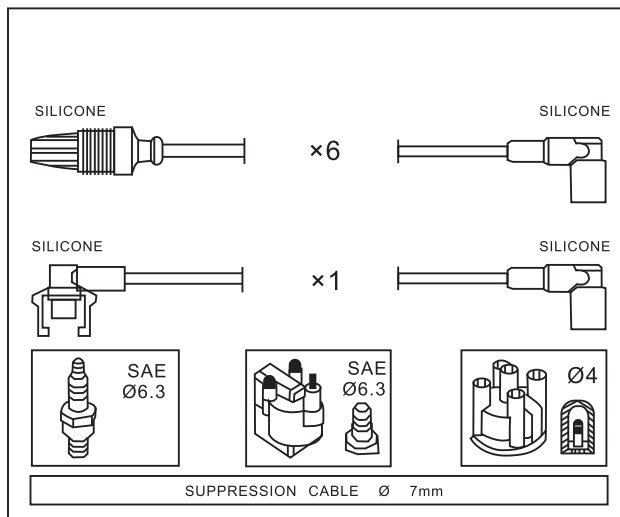

RENAULT

Engine

Year

RENAULT

ESPACE II 2.8 V6 (J638, J63J)

Z7W 712, Z7W 713,
Z7W 717

01/91 → 10/96

Adatt./Suitable: