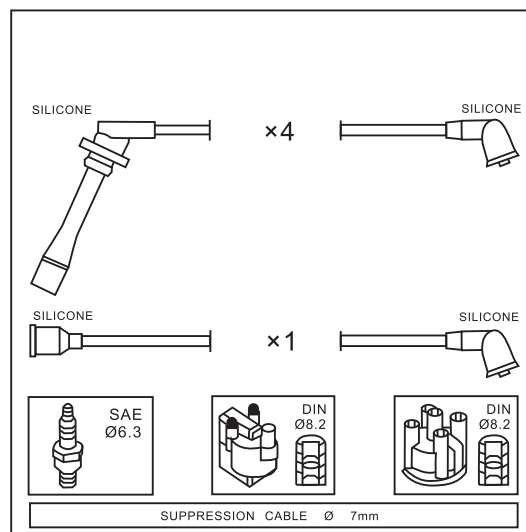

Adatt./Suitable:

DAIHATSU

19901-87183-000

19901-87184-000

19901-87198-000

D
A
I
H
A
T
S
U

Engine

Year

DAIHATSU

Charade 1.0	CB80	03/93 → 08/94
Charade 1.0i (EU)	G102	01/88 →
Charade 1.3 16v	HCC	11/90 → 02/93
CHARADE III 1.3 i (G102)	HCE	06/88 → 12/92
CHARADE III 1.3 i 4WD (G102)	HCE	06/88 → 01/93
CHARADE III Tre volumi 1.3	HCE	11/90 → 02/93
CHARADE IV 1.3 16V	--	05/96 → 11/99
CHARADE IV 1.3 16V	HC	01/93 → 11/99
CHARADE IV 1.5 16V	HEE	01/97 → 11/99
CHARADE IV 1.6 GTi	HD-E	03/93 → 11/99
CHARADE IV Tre volumi 1.5 16V	HEE	08/94 →
GRAN MOVE 1.5 16V (G303)	HEEG	10/96 → 07/98
Valera 1.5i 16v	HEE	03/93 → 03/96
Valera 1.5i 16v	HEEG	04/96 →