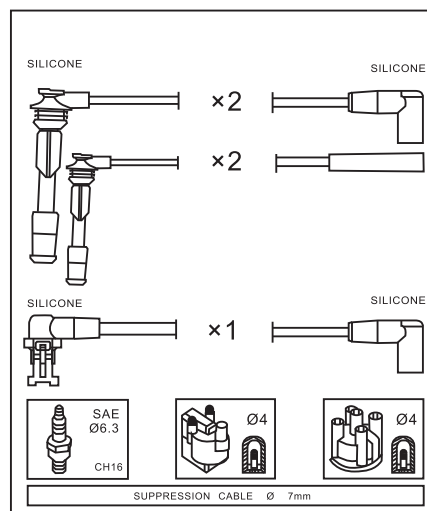

Adatt./Suitable:

RENAULT

7700850475

7700742837

RENAULT

Year

RENAULT

19 I (B/C53_) 1.8 16V (B/C53D)	06/89 →	04/92
19 I Cabriolet (D53_) 1.8 16V (D53D)	07/91 →	04/92
19 I Chamade (L53_) 1.8 16V (L53D)	10/89 →	04/92
19 II (B/C53_) 1.8 16V (B/C53D)	04/92 →	12/95
19 II Cabriolet (D53_,853_) 1.8 16V (D53D)	04/92 →	06/96
19 II Chamade (L53_) 1.8 16V (L53D)	04/92 →	12/95
CLIO I (B/C57_,5/357_) 1.8 16V (C57D)	08/91 →	06/94
CLIO I (B/C57_,5/357) Williams (B/C57M)	01/94 →	09/98