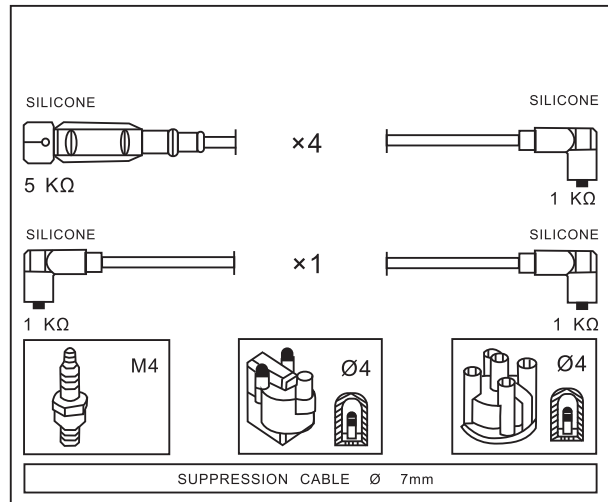

Adatt./Suitable:

VOLKSWAGEN

EPS 1500 736

KW 359 736

V
O
L
K
S
W
A
G
E
N

Engine

Year

SEAT

CORDOBA 1.6 i

ABU

02/93 → 06/99

VOLKSWAGEN

VENTO 1.6

ABU

09/92 → 09/98