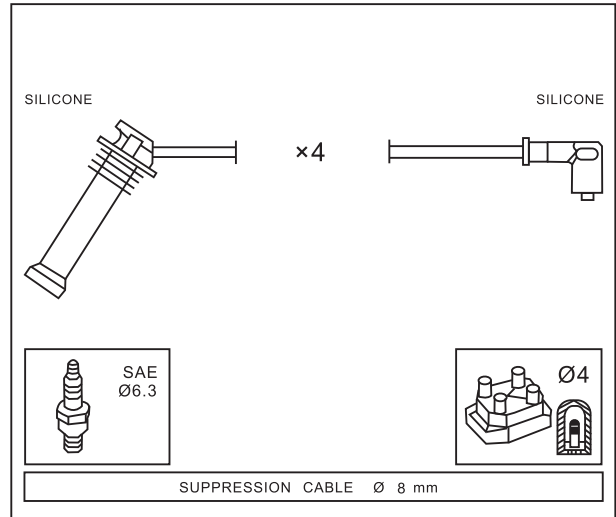

Adatt./Suitable:

VOLVO
30731424

Engine

Year

FORD

C-MAX 1.6	FYDA, FYDB, FYDC, SHDA FYDD, FYDH, FYJA, HWDB, FYJB, HWDA,	02/07 →	
C-MAX 1.6 Ti	--	02/07 →	
FIESTA V 1.25 16V	FUJA, FUJB	05/02 →	
FIESTA V 1.25 16V	M7JA, M7JB	03/03 →	
FIESTA V 1.4 16V	FXJA, FXJB	11/01 →	
FIESTA V 1.6 16V	FYJA, FYJB	11/01 →	
FOCUS C-MAX 1.6	HWDA, HWDB	10/03 →	03/07
FOCUS C-MAX 1.6 Ti	HXDA	08/04 →	03/07
FOCUS II 1.4	ASDA, ASDB	11/04 →	
FOCUS II 1.6	HWDA, HWDB	11/04 →	
FOCUS II 1.6 Ti	HXDA	11/04 →	
FOCUS II Cabriolet 1.6	HWDA, HWDB	10/06 →	
MONDEO IV 1.6 Ti	--	03/07 →	
MONDEO IV Turnier 1.6 Ti	--	03/07 →	
MAZDA			
2 1.25	FUJA	04/03 →	
2 1.3 L	--	04/03 →	
2 1.4	FXJA	04/03 →