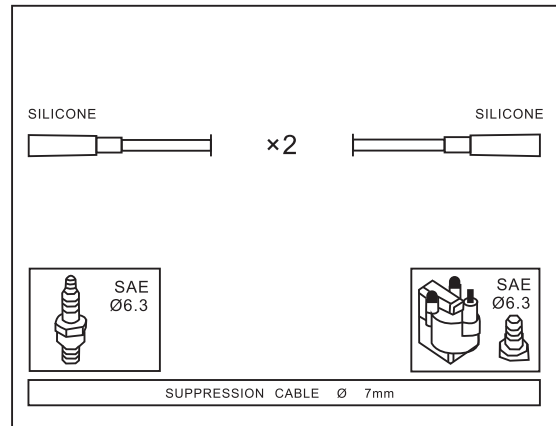

Adatt./Suitable:
CITROËN
EPS 1501 044
KW 360 044

CITROËN

Engine

Year

CITROËN

2 CV 6

A06/635

02/70 → 10/85

DYANE 4

A79/1 (AYA2)

04/68 → 07/75