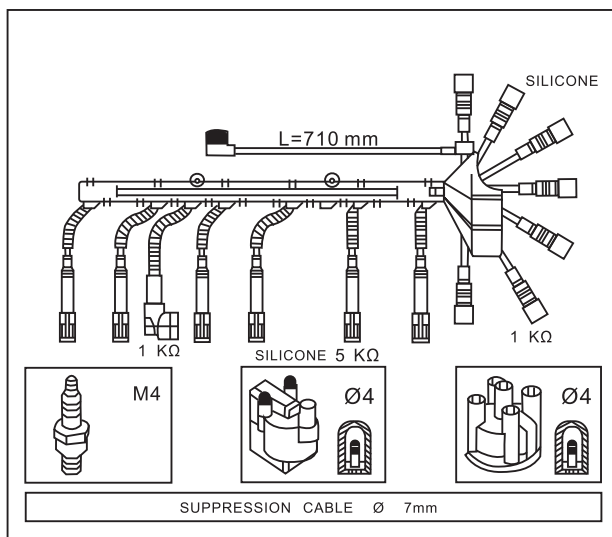

Adatt./Suitable:

B.M.W.
12 12 1 735 216

B
M
W

Engine

Year

BMW

5 520 i

M 20 B 20

01/88 → 08/91

5 525 i

M 20 B 25

01/88 → 08/91