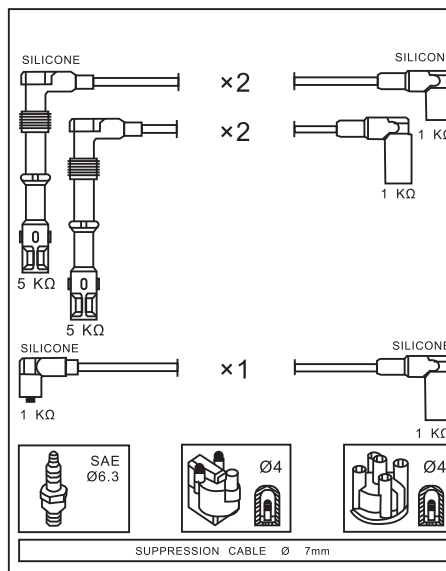

Adatt./Suitable:

VOLKSWAGEN
EPS 1501 353
KW 360 353

A
U
D
I

Engine

Year

AUDI

100 2.0 E 16V	ACE	01/92 → 06/94
100 2.0 E 16V quattro	ACE	07/92 → 06/94
100 Avant 2.0	ACE	08/92 → 07/93
100 Avant 2.0 quattro	ACE	08/92 → 07/93
100 Avant 2.0 E 16V	ACE	07/92 → 06/94
100 Avant 2.0 E 16V quattro	ACE	07/92 → 06/94
A6 2.0 16V	ACE	06/94 → 10/97
A6 2.0 16V quattro	ACE	06/94 → 10/97
A6 Avant 2.0 16V	ACE	06/94 → 12/97
A6 Avant 2.0 16V quattro	ACE	06/94 → 12/97