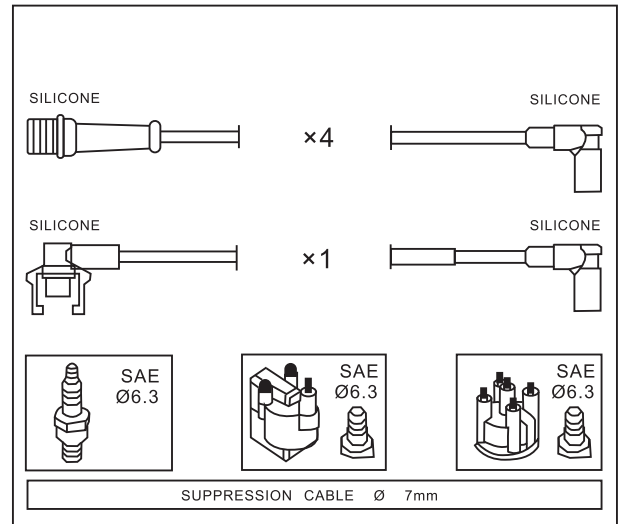

Adatt./Suitable:

RENAULT

EPS 1501 496

KW 360 496

RENAULT

Engine

Year

RENAULT

SAFRANE I 2.0 (B540)

J7R 732, J7R 733

11/92 → 07/96

SAFRANE I 2.2 (B541)

J7T 762

04/92 → 07/96