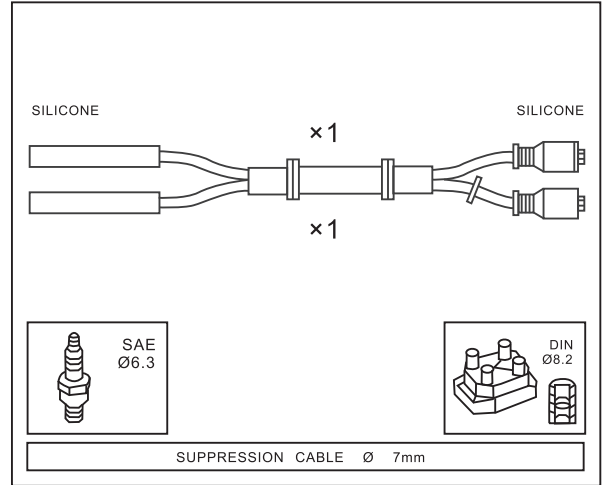

Adatt./Suitable:

FIAT
7540530

FIAT

Engine

Year

FIAT

126 650

126 A1.048

07/77 → 09/87