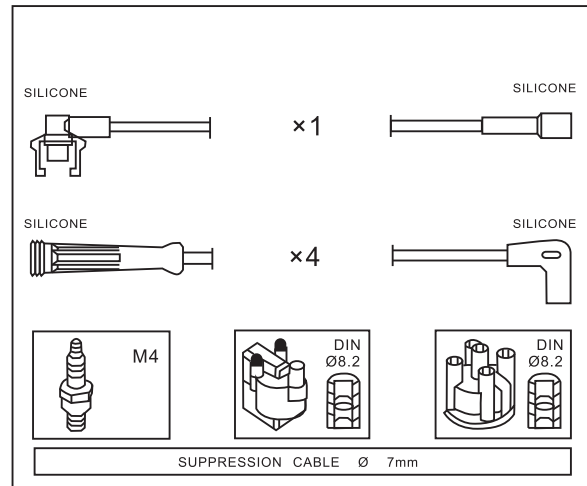

Adatt./Suitable:

RENAULT
7700749517
7700742835

RENAULT

Year

RENAULT	Year
19 II (B/C53_) 1.4	01/92 → 12/95
19 II (B/C53_) 1.4 (B/C535)	01/92 → 12/95
19 II Chamade (L53_) 1.4 (L535)	11/93 → 12/95
CLIO I (B/C57_,5/357_) 1.2 (B/C/S57A,B/C57S,5/357F)	05/90 → 09/98
CLIO I (B/C57_,5/357_) 1.2 (B/C57R)	01/91 → 01/96
CLIO I (B/C57_,5/357_) 1.4	01/91 → 09/98
CLIO I (B/C57_,5/357_) 1.4 (B57J,C57J)	01/91 → 09/98
MEGANE Classic (LA0/1_) 1.4 (LA0E,LA0V)	01/96 →
MEGANE I (BA0/1_) 1.4 ECO (BA0T)	01/96 → 03/99
MEGANE I (BA0/1_) 1.4 e (BA0E,BA0V)	01/96 →
MEGANE Scenic (JA0/1_) 1.4i (JA0E)	01/97 → 09/99
RAPID Box (F40_,G40_) 1.4 (F40D)	01/94 → 03/98
RAPID Box (F40_,G40_) 1.4 (F40U,F40V)	09/91 → 03/98
19 I (B/C53_) 1.4	01/88 → 12/92