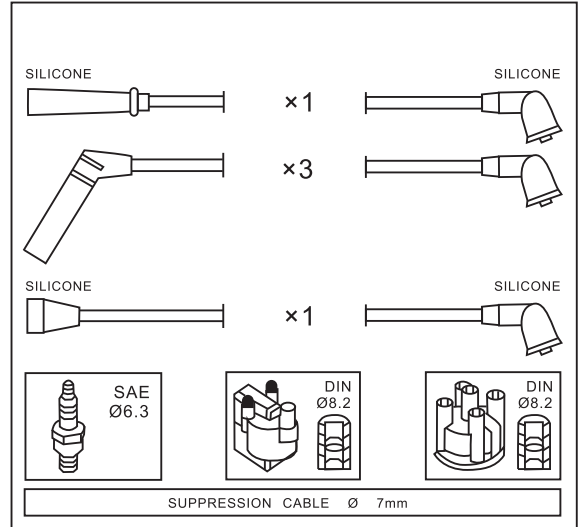

Adatt./Suitable:

TOYOTA

90919-12460

90919-21492

TOYOTA

Engine

Year

TOYOTA

STARLET 1.0 (EP80_)

1E

12/89 → 12/92