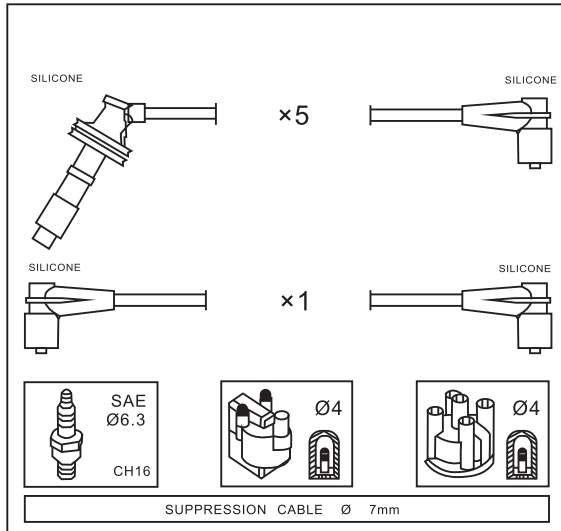

Adatt./Suitable:

RENAULT
7431335874
7439135700
VOLVO
9135700

RENAULT

Year

VOLVO

850 (LS) 2.0	06/91 →	12/96
850 (LS) 2.0 Turbo	08/93 →	12/96
850 (LS) 2.0 Turbo	09/93 →	10/96
850 (LS) 2.3 T5	08/93 →	07/96
850 (LS) 2.3 T5-R	08/95 →	12/96
850 (LS) 2.4 GLE	09/93 →	10/97
850 (LS) 2.5	08/91 →	12/96
850 Estate (LW) 2.0	02/93 →	12/96
850 Estate (LW) 2.0 Turbo	02/93 →	12/96
850 Estate (LW) 2.0 Turbo	09/93 →	10/97
850 Estate (LW) 2.3 T5	02/93 →	12/96
850 Estate (LW) 2.3 T5 R	04/96 →	10/96
850 Estate (LW) 2.3 T5-R	08/95 →	12/96
S70 2.4 Turbo	01/97 →	11/00
S70 2.5	06/98 →	11/00
S80 2.0 T	06/98 →	07/06
V70 I Estate 2.0	01/97 →	03/00
V70 I Estate 2.0	01/97 →	03/00