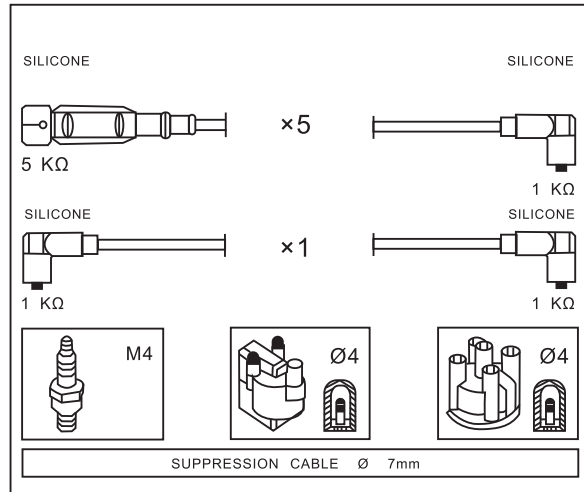

Adatt./Suitable:
VOLKSWAGEN
4879-3800

A
U
D
I

Engine

Year

AUDI

COUPE 2.3 quattro

NG

01/87 → 10/88