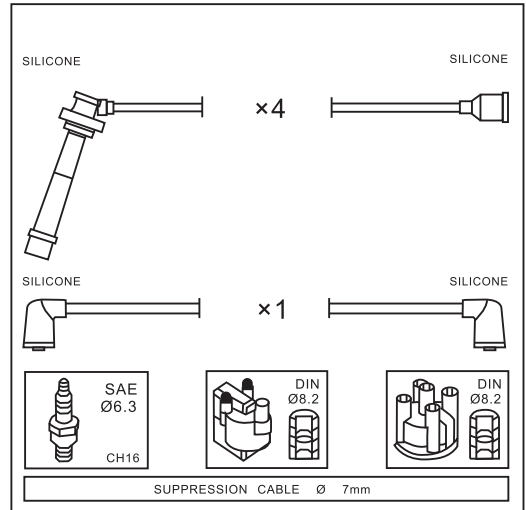

Adatt./Suitable:

SUZUKI

EPS 1501 999

KW 360 999

S
U
Z
U
K
I

Engine

Year

SUZUKI

SWIFT II 1.6 16v

G16BA

08/92 → 10/96

SWIFT II 1.6i 16v

G16BA

08/92 → 12/93

SWIFT II 1.6i 16v 4x4

G16BA

08/92 → 10/96