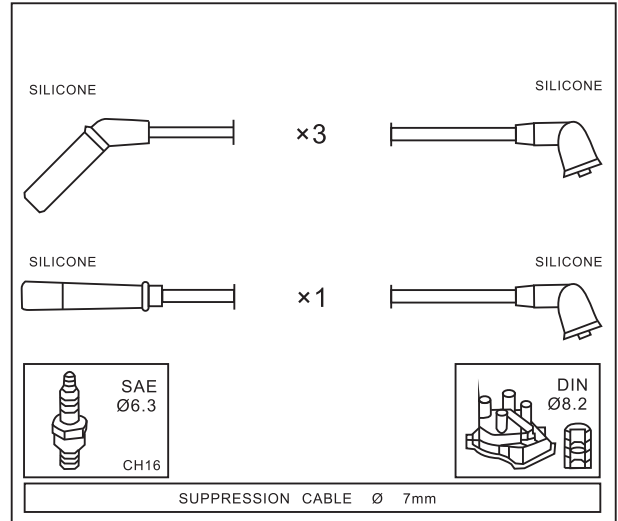

Adatt./Suitable:

TOYOTA

90919-22209

90919-22210

TOYOTA

Engine

Year

TOYOTA

COROLLA 1.3 i (EE90)	2E, 2E-E	08/87 → 12/92
COROLLA Compact 1.3 (EE90)	2E	08/87 → 12/89
COROLLA Compact 1.3 i (EE90)	2E-E	06/89 → 04/92
COROLLA Liftback 1.3 i (EE90)	2E, 2E-E	08/87 → 04/92
COROLLA Station Wagon 1.3 (EE90)	2E	12/87 → 12/89
COROLLA Station Wagon 1.3 i (EE90)	2E-E	06/89 → 06/92
STARLET 1.3 12V (EP81_)	2E, 2E-E	12/89 → 12/92
STARLET 1.3 XL	2E	12/89 → 12/91