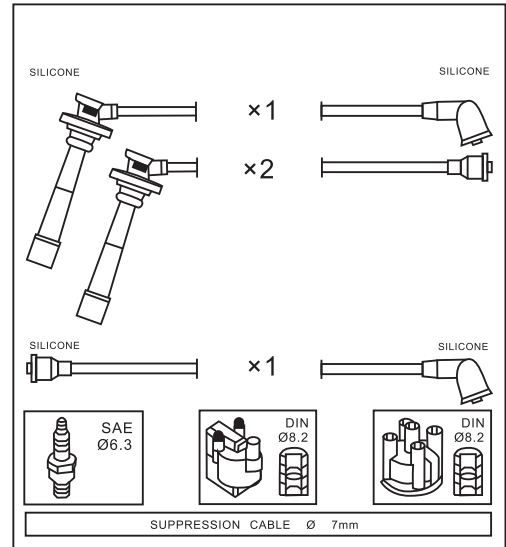

Adatt./Suitable:

DAIHATSU

19901-87783

DAIHATSU

Engine

Year

DAIHATSU

Charade 1.0i 12v GTi