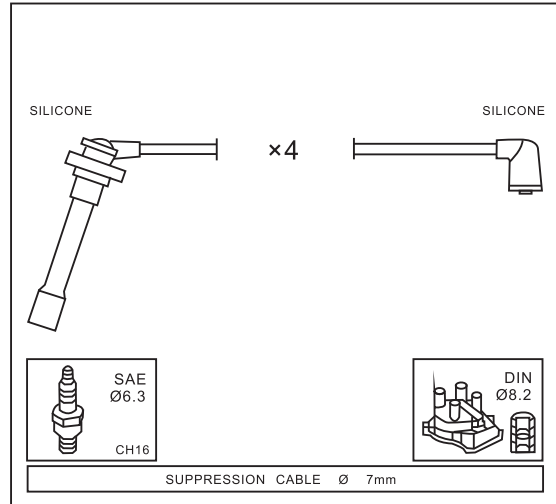

8.9699

Adatt./Suitable:

HONDA

32700-PEL-004

H
O
N
D
A

Engine

Year

HONDA

HR-V 1.6 16V	D16W1	03/99 →
HR-V 1.6 16V 4WD	D16W1	03/99 →
HR-V 1.6 16V 4WD	D16W5	10/99 →
HR-V 1.6i 16v	D16W2	04/99 →