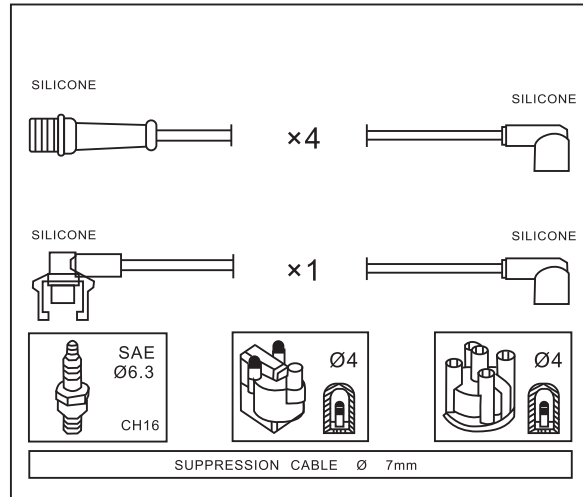

Adatt./Suitable:

RENAULT
7700720783

RENAULT

Year

PEUGEOT

505 (551A) 2.2	05/81 → 10/84
505 (551A) 2.2	03/86 → 12/93
505 (551A) 2.2 GTI	08/83 → 12/93
505 Break (551D) 2.2	01/86 → 12/93
505 Break (551D) 2.2 GTI	09/85 → 12/86