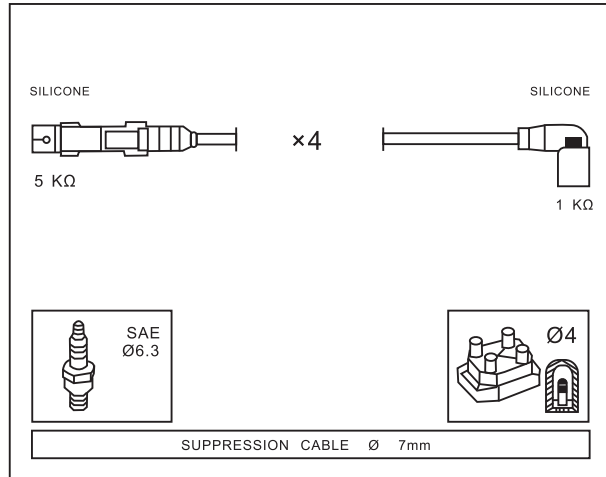

8.9484

Adatt./Suitable:

VOLKSWAGEN
EPS 1501 484
KW 360 484

A
U
D
I

Engine

Year

AUDI

A3 1.6	AEH	09/00 → 06/01
A3 1.6	AEH, AKL, APF	09/96 → 08/00
A3 1.6	AKL	09/00 → 06/03

SEAT

CORDOBA 1.6	AEH, AKL	06/99 → 10/02
CORDOBA 1.6	AEH, AKL	08/99 → 09/02
CORDOBA Vario 1.6	AEH, AKL	06/99 →
IBIZA III 1.6	AEH, AKL	08/99 → 02/02
LEON 1.6	AEH, AKL	11/99 →
TOLEDO II 1.6	AEH, AKL	04/99 → 09/00

SKODA

OCTAVIA 1.6	AEH, AKL	02/97 →
OCTAVIA Combi 1.6	AEH, AKL	07/98 →