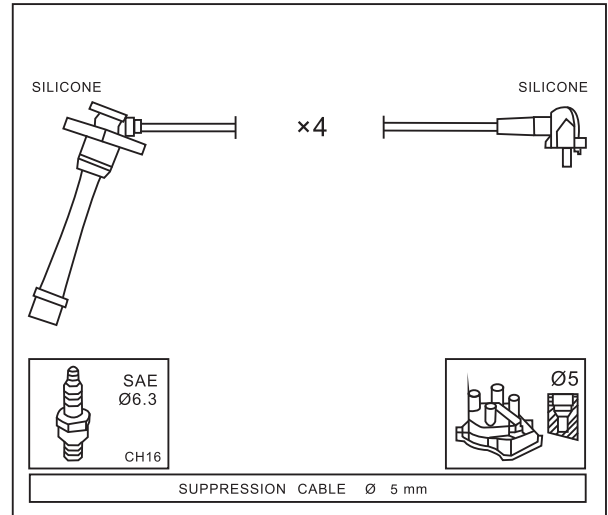

Adatt./Suitable:

TOYOTA

90919-22373

TOYOTA

Engine

Year

TOYOTA

COROLLA 1.3 XLI (EE101_)	4E-FE	09/95 → 04/97
COROLLA 1.3 XLI 16V (EE101)	4E-FE	07/92 → 09/95
COROLLA Compact 1.3 XLI (EE101_)	4E-FE	09/95 → 04/97
COROLLA Compact 1.3 XLI 16V (EE101)	4E-FE	07/92 → 09/95
COROLLA Liftback 1.3 XLI (EE101_)	4E-FE	07/92 → 04/97
COROLLA Wagon 1.3 XLI (EE101_)	4E-FE	09/95 → 04/97
COROLLA Wagon 1.3 XLI 16V (EE101_)	4E-FE	07/92 → 09/95
PASEO 1.5 16V	5E-FE	04/91 → 08/95
PASEO 1.5 16V	5E-FE	08/95 → 07/99
PASEO Cabriolet 1.5 16V	5E-FE	10/96 → 03/99
STARLET 1.3	4E-FE	04/96 → 03/99