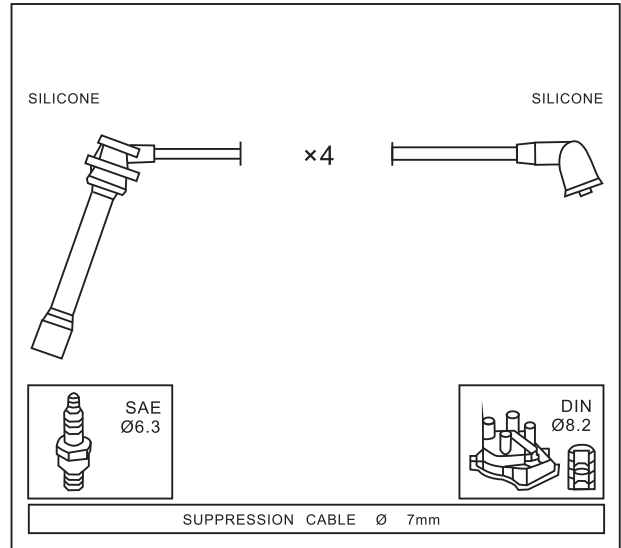

Adatt./Suitable:

NISSAN

22440-VJ202

NISSAN

Engine

Year

NISSAN

PICK UP 2.4

KA24DE

11/01 → 04/05

PICK UP 2.4 i 4WD

KA24DE

03/02 →