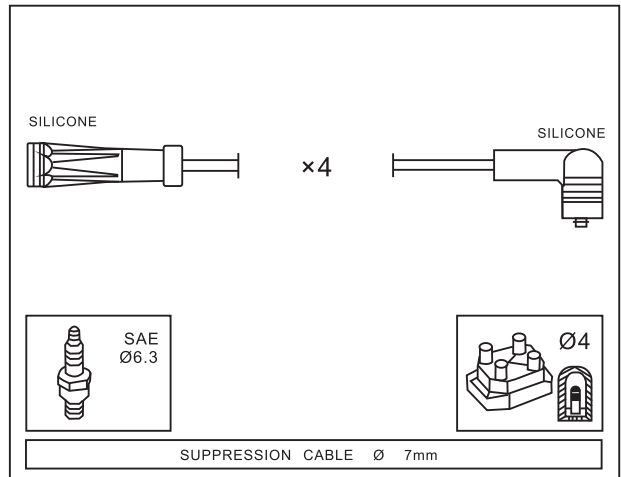

Adatt./Suitable:

RENAULT

77 00 107 662

77 00 874 109

RENAULT

Engine

Year

RENAULT