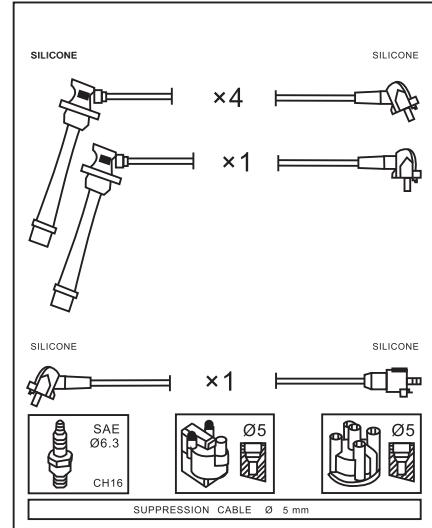

Adatt./Suitable:

TOYOTA

90919-21557

TOYOTA

Engine

Year

TOYOTA

LAND CRUISER 4.5 24V (FZJ80)

1FZ-FE

08/92 → 01/98

LAND CRUISER 80 4.5 24V (FZJ80_)

1FZ-FE

08/92 → 12/97