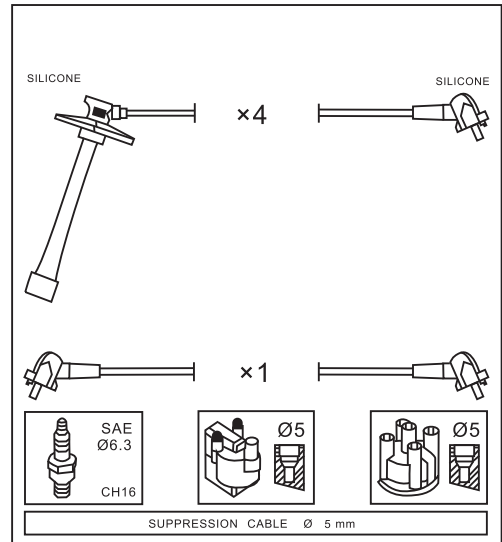

Adatt./Suitable:

TOYOTA

90919-21576

90919-21585

90919-21598

90919-21609

TOYOTA

Engine

Year

TOYOTA

CELICA 2.2 16V (ST204)

5S-FE

09/93 → 08/99

FUNCRUISER 2.0 i 16V 4x4

3SFE

04/94 →

RAV 4 I 2.0 16V

3S-FE

06/94 → 06/00

RAV 4 I Cabrio 2.0 16V

3S-FE

12/97 → 06/00