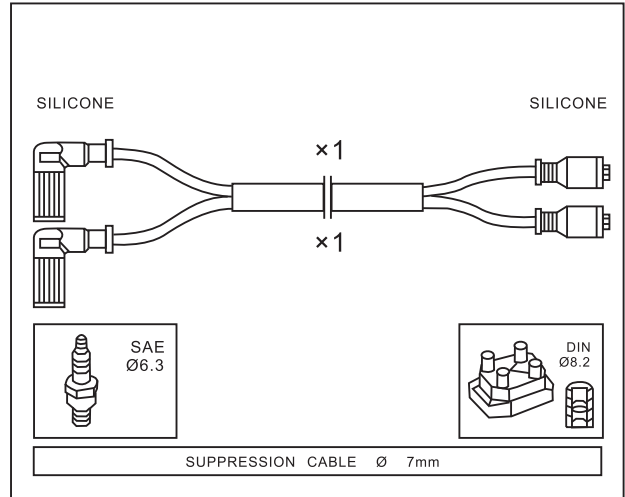

Adatt./Suitable:

FIAT
7619338

FIAT

Engine

Year

FIAT

126 700

126 A2.000, 126 A2.048

09/87 → 06/96