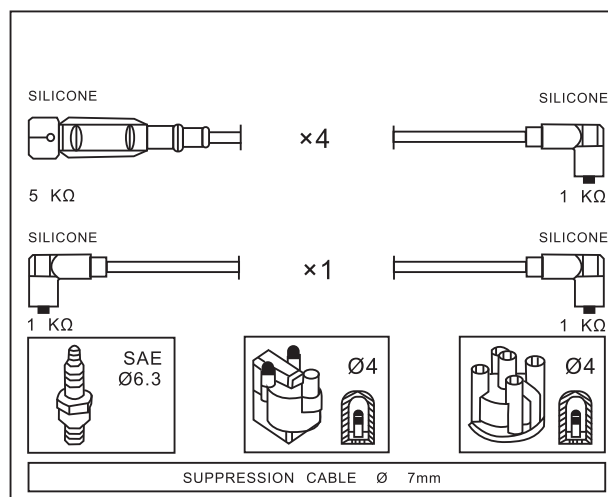

Adatt./Suitable:

VOLKSWAGEN
EPS 1501 640
KW 360 640

V
O
L
K
S
W
A
G
E
N

Engine

Year

SEAT

CORDOBA 1.0 i	AER	09/96 → 06/99
CORDOBA 1.4 i	AEX, AKV, ANX, APQ	06/94 → 06/99
CORDOBA 1.6	ALM	05/99 → 09/02
CORDOBA 1.6	ALM	06/99 → 10/02
CORDOBA 1.6 i	AEE, ALM	02/93 → 06/99
CORDOBA Vario 1.4 i	AEX, AKV, ANX, APQ	09/96 → 06/99
CORDOBA Vario 1.6	ALM	06/99 →
CORDOBA Vario 1.6 i	AEE, ALM	09/96 → 06/99
IBIZA II 1.0 i	AER	09/96 → 08/99
IBIZA II 1.4 i	AEX, AKV, APQ	09/93 → 08/99
IBIZA II 1.4 i	ANX	01/98 → 05/98

VOLKSWAGEN

POLO 55 1.4	AEX	08/95 → 10/99
POLO CLASSIC 75 1.6	AEE, ALM	11/95 → 09/01
POLO Furgonato 1.4	AEX, APQ	05/98 → 12/99
POLO Variant 1.4	AEX, AKV, ANX, APQ	05/97 → 09/01
POLO Variant 1.6	AEE, ALM	05/97 → 09/01
VENTO 1.4	AEX	11/91 → 09/98