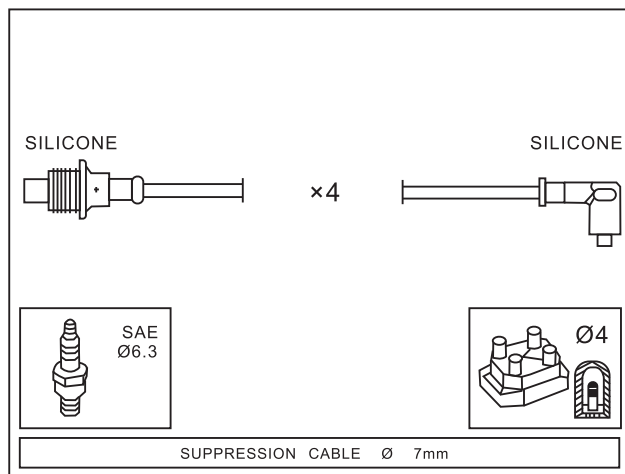

8.8674

Adatt./Suitable:

CITROËN

5967 L0

5967 L7

5967.N7

96 094 933

96 099 747

FIAT

9609493380

9619064880

PEUGEOT

5967.L0

5967.L7

5967.N7

CITROËN

Engine

Year

CITROËN

BERLINGO 1.8 i (MFLFX)	LFX (XU7JB)	05/97 →	
BERLINGO 1.8 i 4WD (MFLFX)	LFX (XU7JB)	04/97 →	
BERLINGO Furgonato 1.8 i	LFX (XU7JB)	08/99 →	10/02
BX 16 E	BDY (XU5M), BDZ (XU5M)	05/89 →	02/93
BX Break 16	BDY (XU5M), BDZ (XU5M)	05/89 →	12/94
EVASION 1.8	LFZ (XU7JP)	05/97 →	07/02
JUMPER Autobus 2.0	RFW (XU10J2U)	02/94 →	04/02
JUMPER Autobus 2.0	XU10J2	04/02 →	
JUMPER Autobus 2.0 4x4	RFW (XU10J2U)	08/96 →	04/02
JUMPER Autobus 2.0 bivalent	XU10J2	02/03 →	
JUMPER Furgonato 2.0	RFW (XU10J2U)	03/94 →	04/02
JUMPER Furgonato 2.0	XU10J2	04/02 →	
JUMPER Furgonato 2.0 4x4	RFW (XU10J2U)	10/96 →	01/02
XSARA Coupé 1.8 i	LFX (XU7JB)	02/98 →	09/00
XSARA Coupé 1.8 i	LFZ (XU7JP)	02/98 →	09/00
ZX 1.6 i	BDY (XU5M), BFZ (XU5JP)	03/91 →	06/97
ZX 1.8 i	LFZ (XU7JP)	07/92 →	06/97