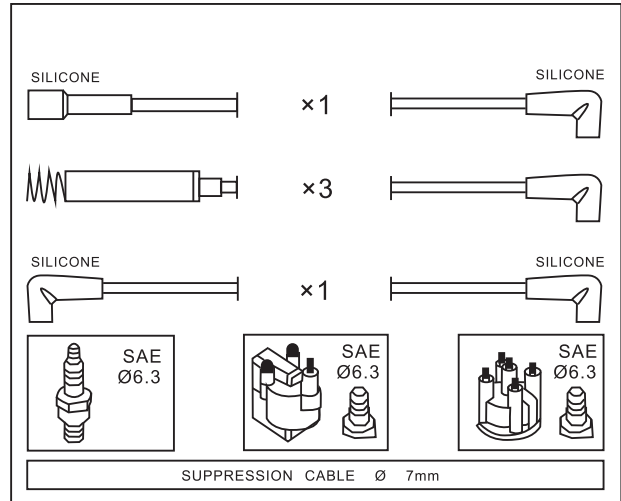

16 12 532

16 12 545

OPEL

Engine

Year

OPEL

VECTRAA 1.6 i	E 16 NZ	09/88 → 10/90
VECTRAA 1.6 i Cat.	C 16 NZ	09/88 → 11/95
VECTRAA Coda spiovente 1.6 i Cat.	C 16 NZ	09/88 → 11/95

Adatt./Suitable: