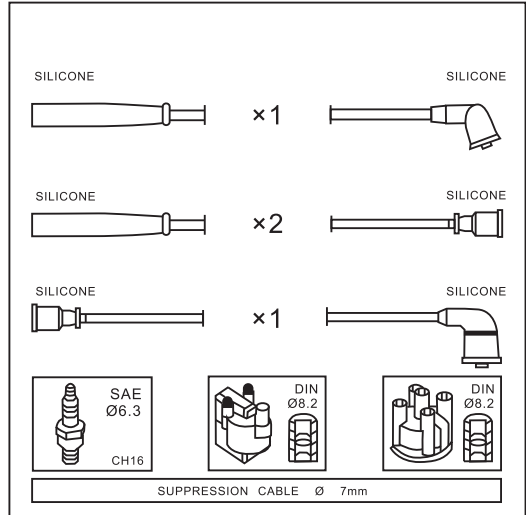

Adatt./Suitable:

HYUNDAI
AA100-CB151
KIA
AA100 18140
AA100 CB151

K
I
A

Engine

Year

KIA

TOWNER Truck 0.8 Gasoline

--

10/97 →