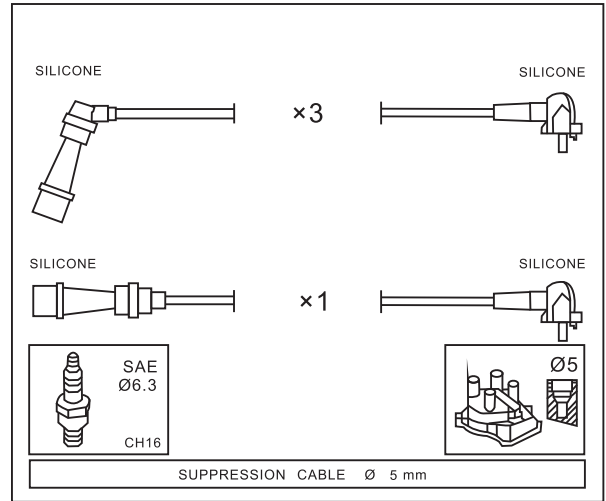

Adatt./Suitable:

TOYOTA

90919-22358

90919-22371

TOYOTA

Year

TOYOTA

HIACE III Box (_H10_) 2.0	02/90 → 08/95
HIACE III Box (_H10_) 2.4	08/89 → 08/95
HIACE III Box (_H10_) 2.4 4WD	08/89 → 08/95
HIACE III Wagon (_H10_) 2.0 (RZH102)	08/89 → 08/95
HIACE III Wagon (_H10_) 2.4 (RZH103)	08/89 → 08/95
HIACE III Wagon (_H10_) 2.4 4WD	08/89 → 08/95