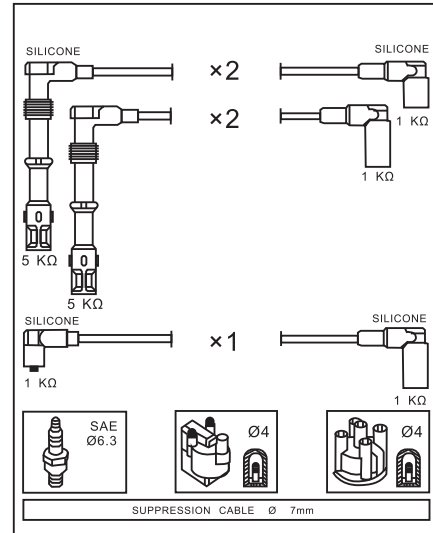

8.9356

Adatt./Suitable:

VOLKSWAGEN

EPS 1501 356

KW 360 356

A
U
D
I

Engine

Year

AUDI

100 2.0 E 16V	ACE	01/92 → 06/94
100 2.0 E 16V quattro	ACE	07/92 → 06/94
100 Avant 2.0	ACE	08/92 → 07/93
100 Avant 2.0 quattro	ACE	08/92 → 07/93
100 Avant 2.0 E 16V	ACE	07/92 → 06/94
100 Avant 2.0 E 16V quattro	ACE	07/92 → 06/94
A6 2.0 16V	ACE	06/94 → 10/97
A6 2.0 16V quattro	ACE	06/94 → 10/97
A6 Avant 2.0 16V	ACE	06/94 → 12/97
A6 Avant 2.0 16V quattro	ACE	06/94 → 12/97