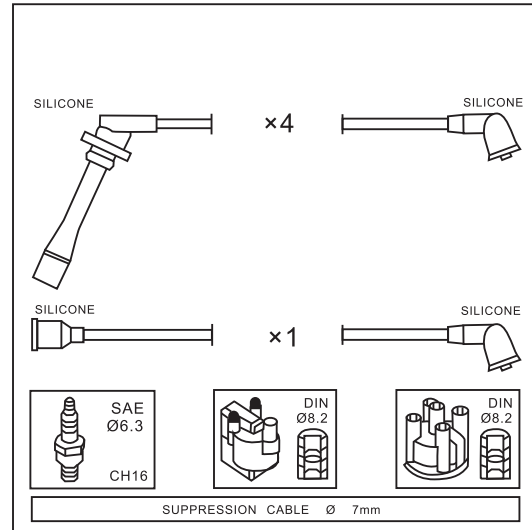

Adatt./Suitable:

DAIHATSU

19901-87188-000

DAIHATSU

Engine

Year

DAIHATSU

APPLAUSE I 1.6 16V (A101)

HD

06/89 → 07/97

APPLAUSE I 1.6 16V (A101)

HD-E

06/89 → 07/97

APPLAUSE I 1.6 16V 4WD (A111)

HD-E

06/89 → 07/97