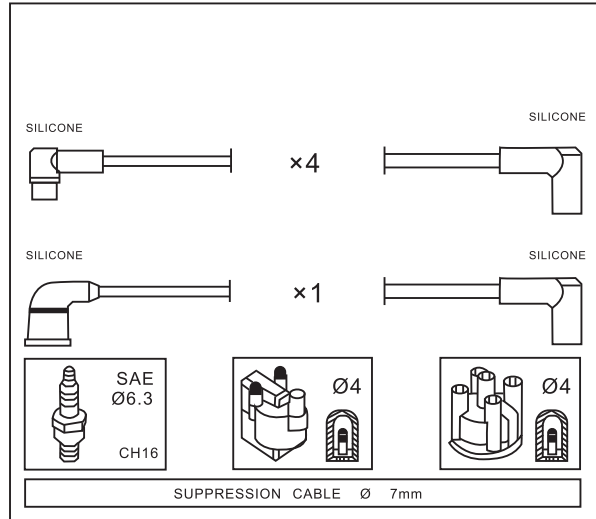

Adatt./Suitable:

RENAULT
7700850309

RENAULT

Year

RENAULT

21 (B48_) 1.7 (B48F)	09/89 →	10/92
21 Estate (K48_) 1.7 (K48E)	06/86 →	12/89
21 Estate (K48_) 1.7 (K48E)	10/89 →	12/93
21 Estate (K48_) 1.7 (K48F) CAT	05/88 →	06/93
21 Saloon (L48_) 1.7 (L48E)	03/86 →	02/94
21 Saloon (L48_) 1.7 (L48E)	09/89 →	02/94
21 Saloon (L48_) 1.7 (L48M,L48F)	07/86 →	02/94

VOLVO

440 K (445) 1.8	08/91 →	07/96
440 K (445) 1.8	09/95 →	12/96
460 L (464) 1.7	08/89 →	07/92
480 E 1.7	08/89 →	07/96
RENAU 21 (B48_) 1.7 (B48E)	09/89 →	06/94