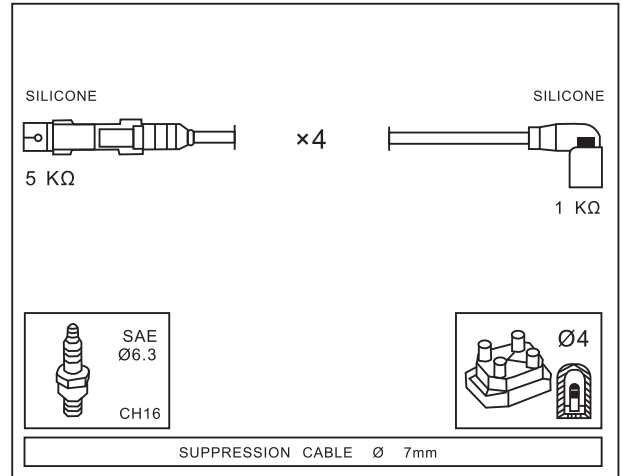

Adatt./Suitable:

VOLKSWAGEN

EPS 1501 479

KW 360 479

V
O
L
K
S
W
A
G
E
N

Engine

Year

AUDI

A3 1.6

AEH, AKL

09/96 → 08/00

SKODA

OCTAVIA 1.6

AEH, AKL

02/97 →

OCTAVIA Combi 1.6

AEH, AKL

07/98 →

VOLKSWAGEN

GOLF IV 1.6

AEH, AKL

08/97 → 02/00

GOLF IV Variant 1.6

AEH, AKL

05/99 → 02/00