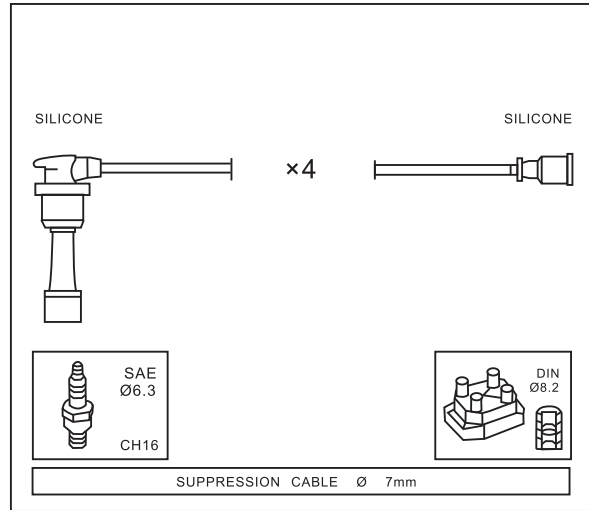

Adatt./Suitable:

MITSUBISHI
MD-195228

MITSUBISHI

Engine

Year

MITSUBISHI

ECLIPSE II 2.0 Turbo

--

04/94 → 04/99

ECLIPSE II 2000 GS 16V

4 G 63

12/95 → 04/99