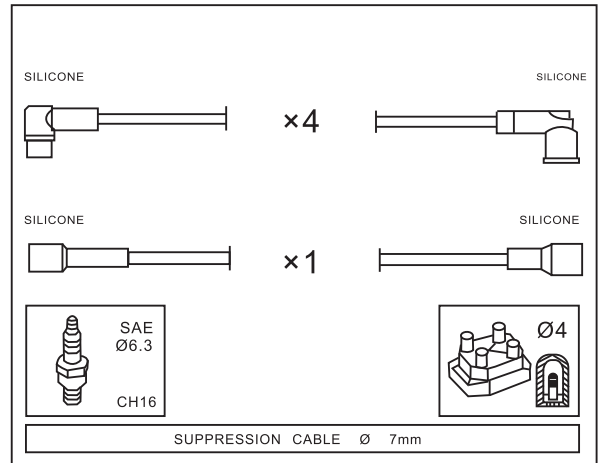

Adatt./Suitable:

RENAULT
7700850795

RENAULT

Year

RENAULT

RAPID Box (F40_,G40_) 1.2 (F406,G40A)

09/91 → 03/98

Adatt./Suitable: