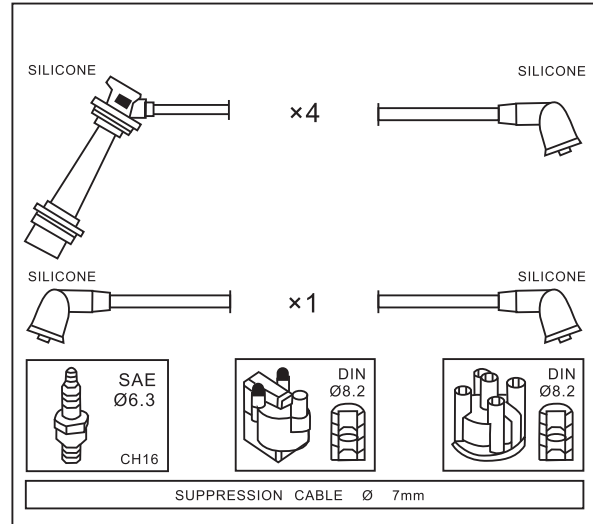

Adatt./Suitable:

SUZUKI
EPS 1501 438
KW 360 438

S
U
Z
U
K
I

Engine

Year

SUZUKI

SWIFT I 1.3 GTi/GXi (SA413, AA33)

G13B

08/86 → 03/89