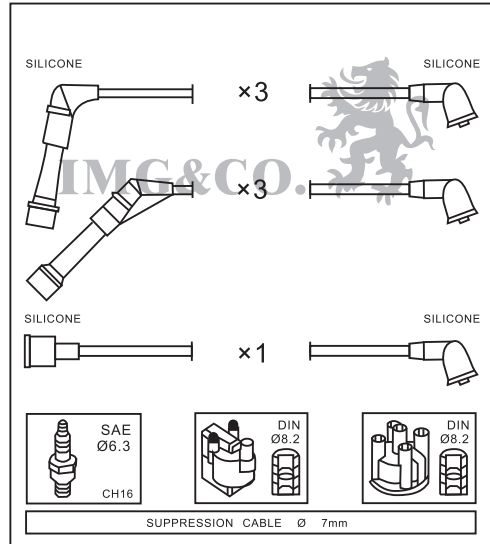

Adatt./Suitable:

NISSAN

22440-62S01

22440-62S11

NISSAN

Engine

Year

NISSAN

PATROL 3.0

RB30S

03/89 → 05/98