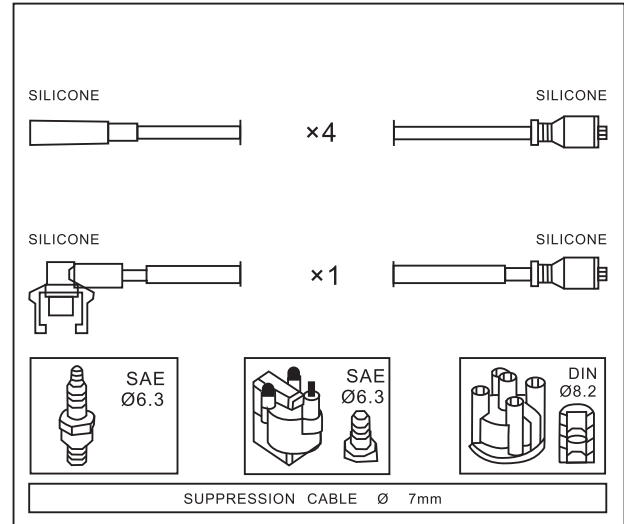

Adatt./Suitable:

RENAULT

EPS 1501 332

KW 360 332

RENAULT

Engine

Year

RENAULT

TWINGO 1.2 (C063, C064)

C3G 700, C3G 702

03/93 → 10/96

TWINGO Furgonato 1.2 (S063, S064)

C3G 700, C3G 702

03/93 → 05/96

VOLVO

340-360 1.3

B 13.4 E

08/88 → 07/90

340-360 1.4

B 14.3 E

08/82 → 08/85

340-360 1.4

B 14.4 E

08/84 → 07/91

340-360 1.4

B 14.4 ED

08/89 → 07/91

340-360 1.4

B 14.4 O

08/84 → 07/89

340-360 1.4

B 14.4 S

08/83 → 07/86

340-360 1.4

B 14.4 S

08/86 → 12/88

340-360 1.4

B 14.4 S

08/87 → 07/88

340-360 Tre volumi 1.3

B 13.4 E

08/88 → 07/90

340-360 Tre volumi 1.4

B 14.4 E

08/84 → 07/91