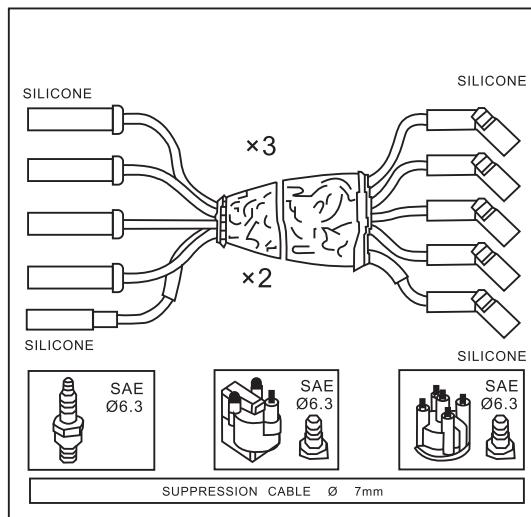

Adatt./Suitable:

1. CITROËN
   95 639 268
   95 639 408
   95 659 599
   95 659 600
   96 070 982
   96 070 983
   PEUGEOT
   5967.H1
   5967.H3

CITROËN

Engine

Year

CITROËN

XM 2.0	--	05/89 → 04/94
XM 2.0 i	RDZ (XU10MZ)	05/89 → 04/94
XM 2.0 i	RFZ (XU10J2)	05/89 → 06/94
XM Break 2.0 i	RFZ (XU10J2)	11/91 → 04/94
XM Break 2.0 i (Y3A)	RDZ (XU10MZ)	11/91 → 04/94

PEUGEOT

605 2.0	--	02/90 → 09/99
605 2.0	XU10M	01/89 → 12/94