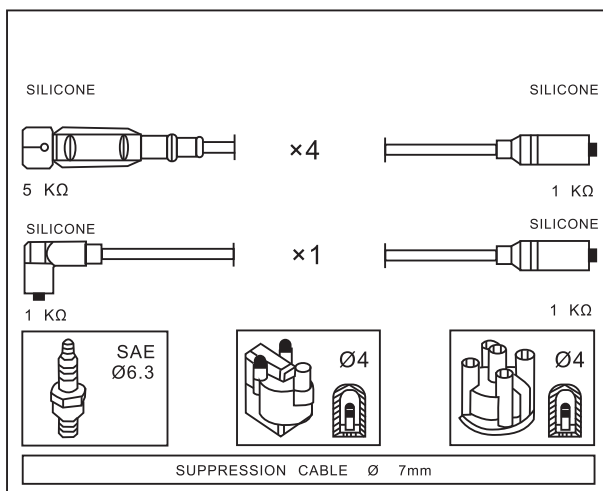

8.9549

Adatt./Suitable:

VOLKSWAGEN

EPS 1501 549

KW 360 549

VOLKSWAGEN

Engine

Year

SEAT

CORDOBA 1.8 i (BR) ACC 03/93 → 06/98

VOLKSWAGEN

GOLF III 1.8 AAM 11/91 → 08/97

GOLF III 1.8 ADZ 11/91 → 08/97

GOLF III 1.8 Syncro (1HX1) ADZ 01/93 → 08/97

GOLF III 2.0 ADY, AGG, AKR 11/91 → 08/97

GOLF III 2.0 Syncro (1HX1) AGG 08/95 → 08/97

GOLF III 2.0 GL AEP 08/95 → 09/97

GOLF III 2.0 GLi AGG, AKR 08/91 → 09/97

GOLF III Cabriolet 2.0 ADY, AGG, AKR 07/93 → 05/98

GOLF III Variant 1.8 AAM 07/93 → 04/99

GOLF III Variant 1.8 ADZ 07/93 → 04/99

GOLF IV Cabriolet 1.8 ANP 06/98 → 06/02

POLO CLASSIC 90 1.8 ADD 01/97 → 09/01

VENTO 1.6 AEA 09/92 → 09/98

VENTO 1.8 AAM 11/91 → 09/98