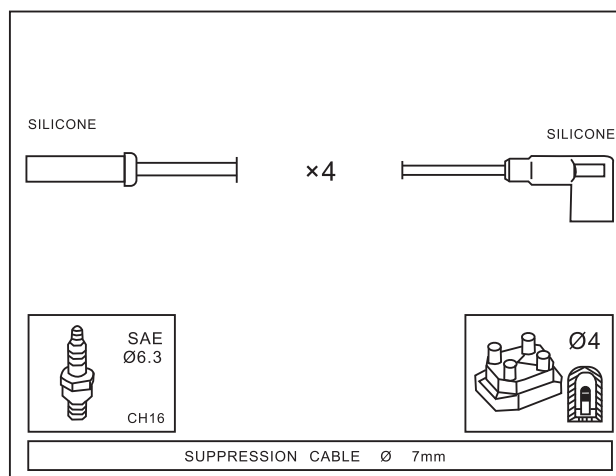

Adatt./Suitable:

OPEL

9608885180

P
E
U
G
E
O
T

Year

PEUGEOT

306 Hatchback (7A,7C,N3,N5) 2.0 16V	03/97 →	05/01
306 Hatchback (7A,7C,N3,N5) 2.0 S16	03/96 →	05/01
306 Hatchback (7A,7C,N3,N5) 2.0 S16	06/94 →	05/01
306 Hatchback (7A,7C,N3,N5) 2.0 S16	05/93 →	05/01
306 Hatchback (7A,7C,N3,N5) 2.0 XSI	05/93 →	05/01
405 II (4B) 2.0	08/92 →	10/95
405 II (4B) 2.0 X4	08/92 →	10/95
405 II Break (4E) 2.0	08/92 →	10/96
405 II Break (4E) 2.0 4x4	08/92 →	10/96
406 (8B) 2.0 16V	11/05 →	05/04
406 Break (8E/F) 2.0 16v	10/96 →	10/04
406 Coupe (8C) 2.0 16V	03/97 →	12/04
605 (6B) 2.0	02/90 →	09/99