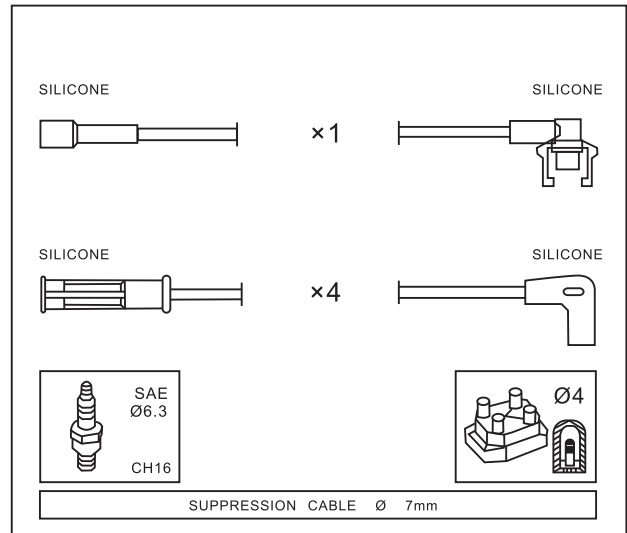

Adatt./Suitable:

RENAULT

7700749517

7700742835

RENAULT

Year

RENAU

19 II (B/C53_) 1.4	01/92 → 12/95
19 II (B/C53_) 1.4 (B/C535)	01/92 → 12/95
19 II Chamade (L53_) 1.4 (L535)	11/93 → 12/95
CLIO I (B/C57_,5/357_) 1.2 (B/C/S57A,B/C857S,5/357F)	05/90 → 09/98
CLIO I (B/C57_,5/357_) 1.2 (B/C57R)	01/91 → 01/96
CLIO I (B/C57_,5/357_) 1.4	01/91 → 09/98
CLIO I (B/C57_,5/357_) 1.4 (B57J,C57J)	01/91 → 09/98
MEGANE Classic (LA0/1_) 1.4 (LA0E,LA0V)	09/96 →
MEGANE I (BA0/1_) 1.4 ECO (BA0T)	01/96 → 03/99
MEGANE I (BA0/1_) 1.14e (BA0E,BA0V)	01/96 →
MEGANE Scenic (JA0/1_) 1.4i (JA0E)	01/97 → 09/99
RAPID Box (F40_,G40_) 1.4 (F40D)	01/94 → 03/98
RAPID Box (F40_,G40_) 1.4 (F40U,F40V)	09/91 → 03/98
19 I (B/C53_) 1.4	01/88 → 12/92