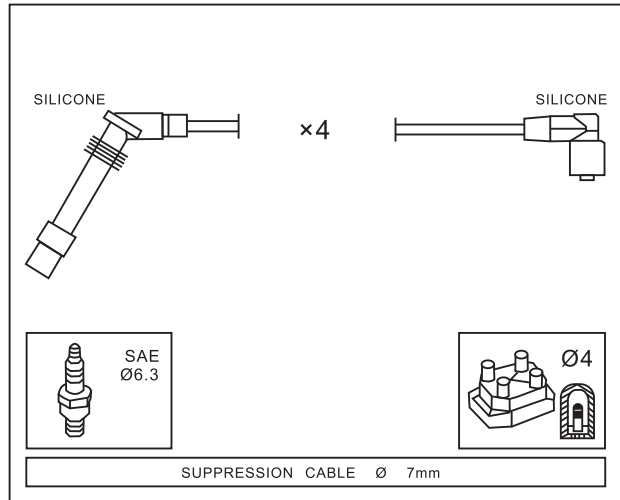

Adatt./Suitable:

OPEL
EPS 1499 203
KW 358 203

OPEL

Engine

Year

OPEL

COMBO 1.2	X 12 SZ	07/94 → 10/01
CORSAB 1.2 i	X 12 SZ	03/93 → 09/00
CORSAB 1.4 i	X 14 SZ	03/93 → 09/00
CORSAB 1.4 Si	C 14 SE	03/93 → 09/00
CORSAB Furgonato 1.4 i	X 14 SZ	08/99 → 09/00