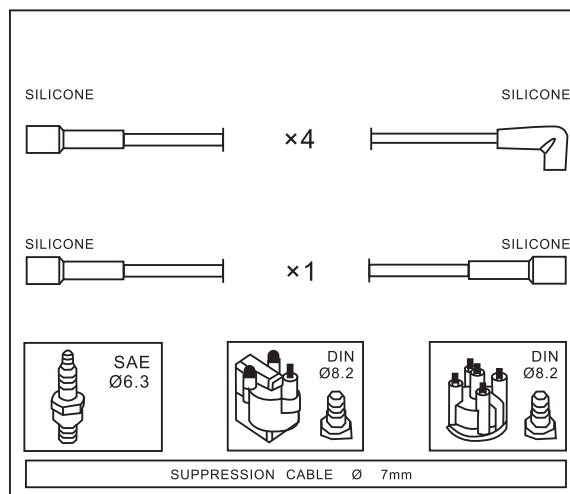

Adatt./Suitable:

GENERAL MOTORS

90 008 240

OPEL

16 12 458

OPEL

Engine

Year

OPEL

CORSAA Coda spiovente 1.2	12 S	09/82 → 08/90
CORSAA Coda spiovente 1.2 N	12 NV	01/90 → 03/93
CORSAA Coda spiovente 1.2 S	12 ST	09/82 → 02/90
CORSAA Coda spiovente 1.3	13 NB	09/85 → 10/89
CORSAA Coda spiovente 1.3 GL	13 S	09/82 → 03/93
CORSAA Coda spiovente 1.3 i C	13 N	09/86 → 09/90
CORSAA Coda spiovente 1.3 S	13 SB	09/82 → 10/89
CORSAA Furgonato 1.2	12 S	02/86 → 07/90
CORSAA Furgonato 1.2	12 ST	02/86 → 04/89
CORSAA Furgonato 1.3	13 NB	02/86 → 04/89
CORSAA Furgonato 1.3	13 SB	02/86 → 04/89
CORSAA TR 1.2 S	12 ST	09/82 → 03/93
CORSAA TR 1.3	13 NB	09/85 → 10/87
CORSAA TR 1.3 GL	13 S	09/82 → 03/93