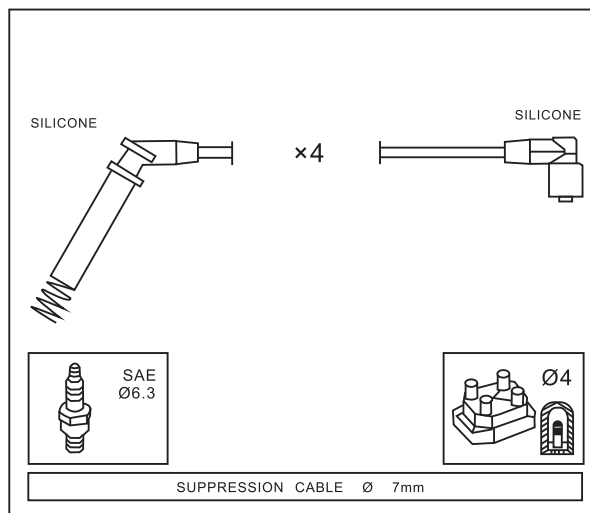

Adatt./Suitable:

CHEVROLET

93740234

DAEWOO

93740234

S1712001

GENERAL MOTORS

93 740 234

DAEWOO

Engine

Year

DAEWOO

NUBIRA 2.0 16V (SOHC)

X20NED

12/00 →

NUBIRA Tre volumi 2.0 16V (SOHC)

X20NED

12/00 →

NUBIRA Wagon 2.0 16V (SOHC)

X20NED

12/00 →