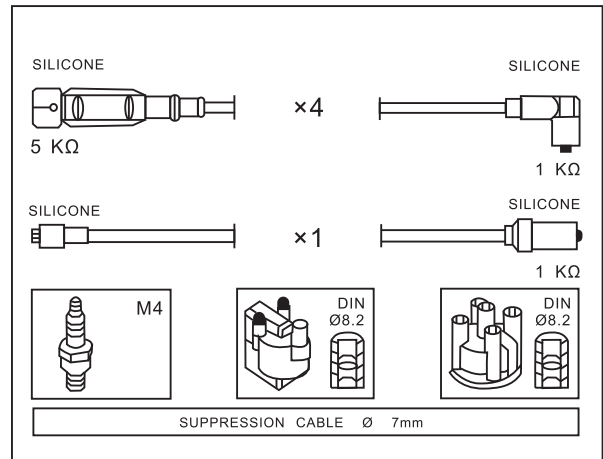

8.8739

Adatt./Suitable:

VOLKSWAGEN

EPS 1500 739

KW 359 739

A
U
D
I

Engine

Year

AUDI

100 1.8

DR

08/82 → 12/87

VOLKSWAGEN

PASSAT 1.3

EU

08/80 → 07/86

PASSAT Variant 1.3

EU

08/80 → 07/86

POLO 1.0

GL

10/81 → 10/86

POLO 1.0

HZ

08/85 → 01/92

POLO 1.0 Cat.

AAK

08/89 → 09/94

POLO 1.1

HB

10/81 → 09/89

POLO 1.3

GK

09/82 → 09/89

POLO 1.3

HH

10/81 → 07/83

POLO 1.3

HK, MH

08/83 → 07/88

POLO 1.3

HW

08/83 → 07/85

POLO 1.3 Cat.

2G, NZ

07/87 → 09/94