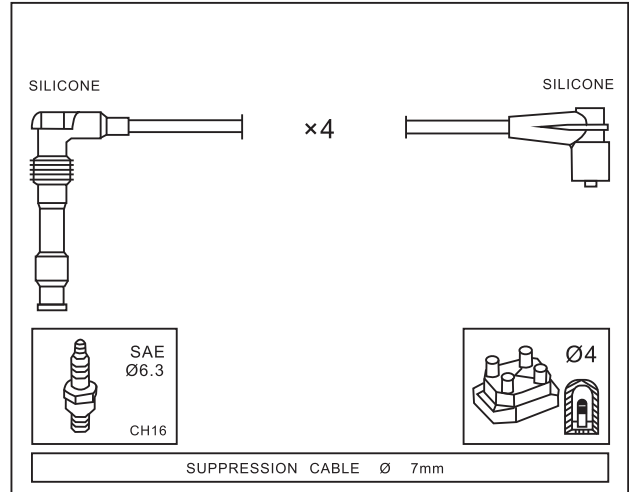

Adatt./Suitable:

OPEL

- 1282137
- 1282138
- 1282139
- 1282140

OPEL

Year

OPEL		Year
ASTRA F (56_,57_) 1.6	09/95 →	09/98
ASTRA F (56_,57_) 1.6 Si	05/92 →	12/94
ASTRA F (56_,57_) 1.6i	05/93 →	07/96
ASTRA F (56_,57_) 1.6i	08/96 →	09/98
ASTRA F CLASSIC Estate 1.6i	01/98 →	01/05
ASTRA F CLASSIC Estate 1.6i 16V	01/98 →	01/05
ASTRA F CLASSIC Hatchback 1.6i	01/98 →	08/02
ASTRA F CLASSIC Hatchback 1.6i 16V	01/98 →	08/02
ASTRA F Convertible (53_B) 1.4 Si	05/93 →	03/01
ASTRA F Convertible (53_B) 1.6i	03/93 →	08/96
ASTRA F Convertible (53_B) 1.6i	01/96 →	03/01
ASTRA F Convertible (53_B) 2.0i	03/93 →	10/94
ASTRA F Estate (51_,52_) 1.4	09/92 →	01/98
ASTRA F Estate (51_,52_) 1.4 Si	03/92 →	01/98
ASTRA F Estate (51_,52_) 1.6	09/95 →	01/98