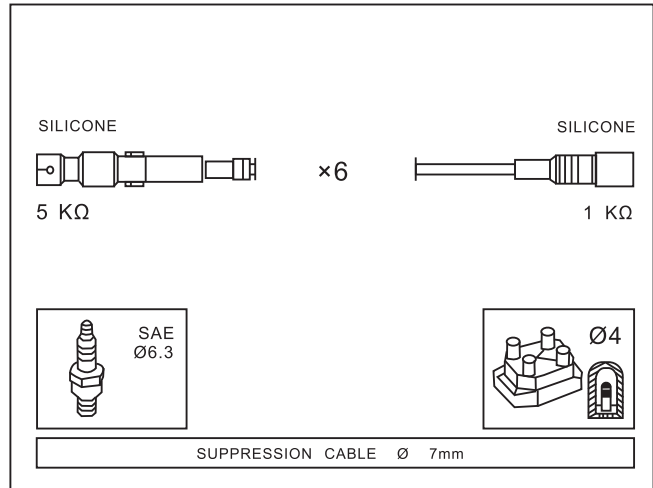

8.8769

Adatt./Suitable:

VOLKSWAGEN
EPS 1500 769
KW 359 769

A
U
D
I

Engine

Year

AUDI

100 2.6	ABC	03/92 → 06/94
100 2.6	ACZ	07/93 → 06/94
100 2.6 quattro	ABC	04/92 → 06/94
100 2.6 E quattro	ACZ	08/93 → 07/94
100 2.8 E	AAH	12/90 → 06/94
100 2.8 E quattro	AAH	12/90 → 06/94
80 2.6	ABC	07/92 → 12/94
A8 2.8 quattro	AAH	03/94 → 03/96
A8 2.8 quattro	AEJ	07/95 → 03/96
Cabriolet 2.6	ABC	01/94 → 08/00
A4 2.6 quattro	ABC	01/95 → 11/00
A4 2.8	AAH	09/95 → 07/97
A4 2.8 quattro	AAH	01/95 → 07/97
A4 Avant 2.4	--	07/95 → 07/97
A6 2.4	AFM	07/95 → 06/96
A6 2.6	ABC	06/94 → 10/97