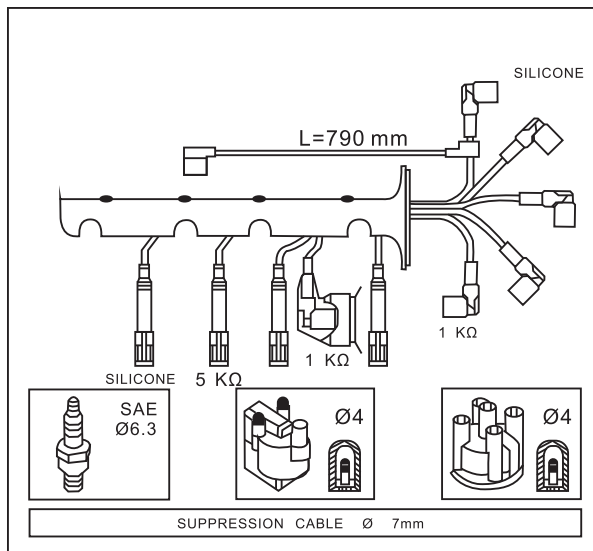

Adatt./Suitable:

B.M.W.
12 12 1 727 928

B
M
W

Engine

Year

BMW

5 518 i

M 40 B 18

08/89 → 09/95

5 Familiare 518 i

M 40 B 18

03/93 → 09/94