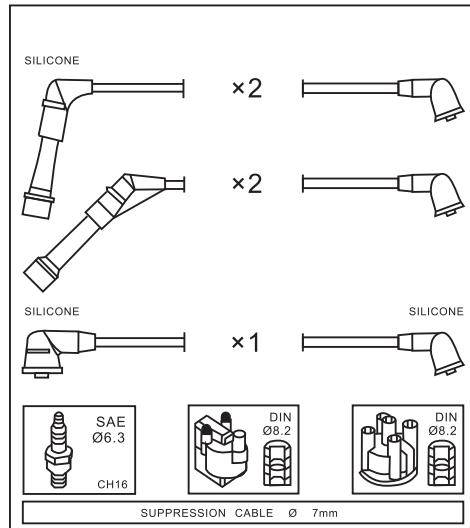

8.9770

Adatt./Suitable:

NISSAN

22450-84A25

NISSAN

Engine

Year

NISSAN

PULSAR NX 1.6 (USA)	GA16	01/88 →	
SUNNY II 1.6 i 12V	GA16i	10/88 →	06/91
SUNNY II Hatchback 1.6 i 12V	GA16i	06/86 →	10/90