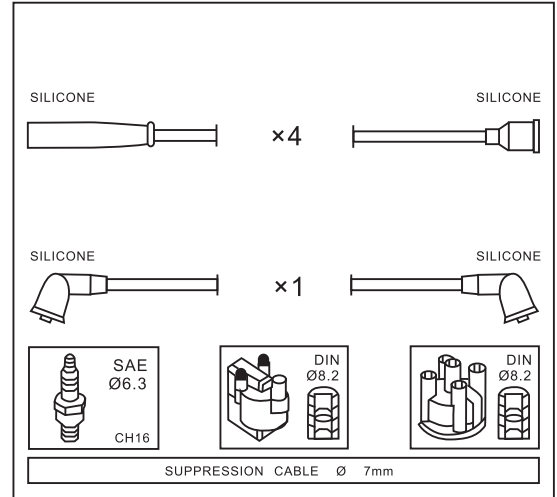

Adatt./Suitable:

GENERAL MOTORS

91 138 707

OPEL

43 00 014

O
P
E
L

Engine

Year

OPEL

CAMPO 2.3 (TFR16)

23 P

08/94 → 09/96