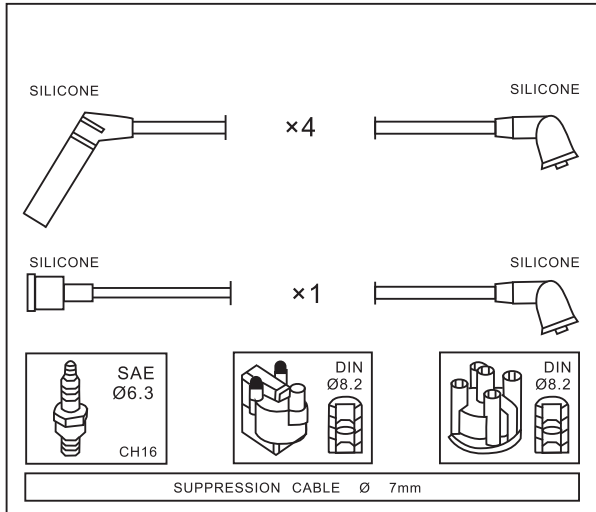

Adatt./Suitable:

MITSUBISHI
MD-997523

MITSUBISHI

Engine

Year

MITSUBISHI

LANCER III Station Wagon 1.8 4x4 (C37V)

4G37

03/89 → 12/90

LANCER III Station Wagon 1.8 4x4 (C37V)

4G37

08/90 → 06/92