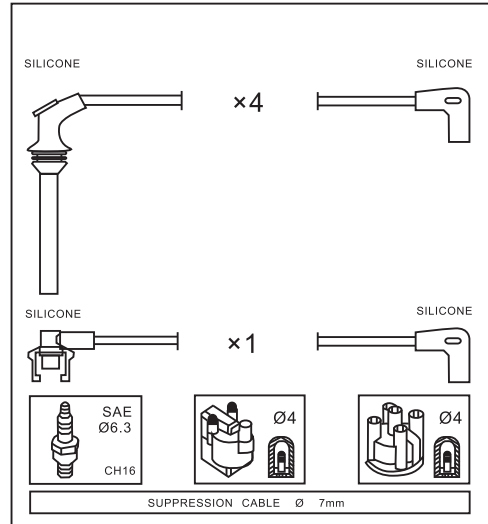

Adatt./Suitable:

RENAULT

7700850451

RENAULT

Year

RENAULT

19 II (B/C53_) 1.8 (5/353F,B/C538)	05/94 → 12/95
19 II (B/C53_) 1.8 (B/C538)	04/92 → 05/94
19 II (B/C53_) 1.8 (B/C53Y)	04/92 → 12/95
19 II Cabriolet (D53_,853_) 1.8 (853A)	09/93 → 06/96
19 II Cabriolet (D53_,853_) 1.8 (D53V,853F,D53C)	07/94 → 06/96
19 II Cabriolet (D53_,853_) 1.8 (D53Y)	04/92 → 06/96
19 II Chamade (L53_) 1.8 (453A/F)	04/92 → 12/95
19 II Chamade (L53_) 1.8 (L538)	04/92 → 05/94
19 II Chamade (L53_) 1.8 (L53V,L538)	05/94 → 12/98
19 II Chamade (L53_) 1.8 (L53Y)	04/92 → 12/95
CLIO I (B/C57_,5/357_) 1.8 (B/C578)	08/94 → 09/98
CLIO I (B/C57_,5/357_) 1.8 (B/C57C,B/C57U)	01/91 → 09/98
CLIO I (B/C57_,5/357_) 1.8 RSI (B/C579)	01/91 → 09/98
CLIO I (B/C57_,5/357_) 1.8 RSI (B/C57H)	08/95 → 09/98