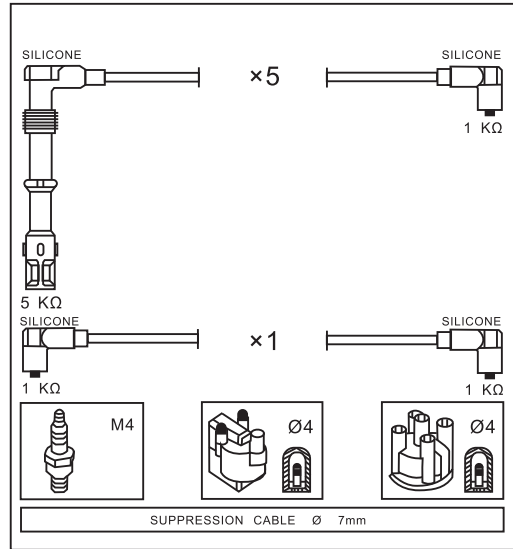

Adatt./Suitable:

VOLKSWAGEN
EPS 1500 792
KW 359 792

A
U
D
I

Engine

Year

AUDI

90 2.0 20 V	NM	08/89 → 07/91
90 2.3 E 20V	7A	04/90 → 07/91
90 2.3 E 20V	7A	08/88 → 07/91
COUPE 2.0 20 V	NM	08/89 → 07/91
COUPE 2.3 20V	7A	08/89 → 07/91
COUPE 2.3 20V	7A	08/90 → 07/91