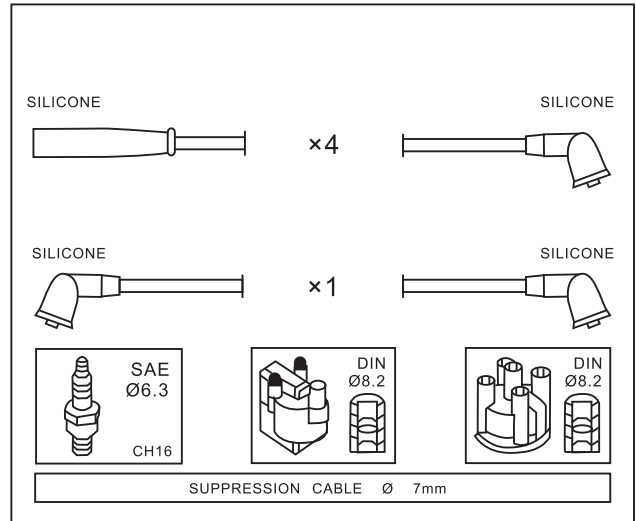

Adatt./Suitable:

KIA

OK20118140

OK20118150A

MAZDA

83M518140

ZX1818140

ZX1918140

K
I
A

Year

KIA

SEPHIA (FA) 1.6 I	01/95	→	
SEPHIA Saloon (FA) 1.5 I 16V	02/96	→	10/97
SEPHIA Saloon (FA) 1.6 I	09/93	→	
323 C IV (BG) 1.3	09/89	→	07/94
323 C IV (BG) 1.3 16V	09/89	→	07/94
323 F IV (BG) 1.6	09/89	→	06/91
323 F IV (BG) 1.6 16V	03/91	→	10/94
323 F IV (BG) 1.8 16V 4WD	11/91	→	12/93
323 F IV (BG) 1.8 16V	08/89	→	07/94
323 III Station Wagon (BW) 1.6	09/86	→	10/95
323 III Station Wagon (BW) 1.6 4x4	05/90	→	03/93
323 P V (BA) 1.3 16V	10/96	→	
323 S IV (BG) 1.3	09/89	→	06/91