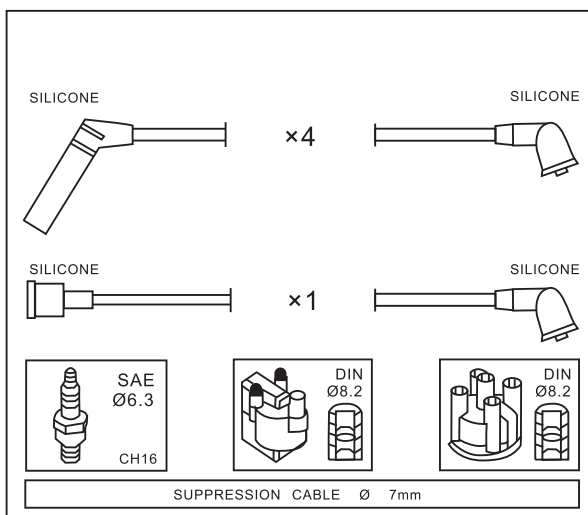

Adatt./Suitable:

HYUNDAI
27501-32C00
MITSUBISHI
MD-976523
MD-997631

MITSUBISHI

Engine

Year

HYUNDAI

SANTAMO 2.0 16V	--	05/99	→
SANTAMO 2.0 16V 4x4	G4JP-G	05/99	→
SONATA I 1.8 i	-- 09/88	10/93	→
SONATA I 2.0 i	G4CP-U	01/91	→ 10/93
SONATA II 1.8 GLS	--	07/96	→ 05/98
SONATA II 1.8 i	--	05/93	→ 06/98
SONATA II 1.8 i	G4CM	05/93	→ 06/98
SONATA II 2.0 i	--	08/96	→ 06/98
SONATA II 2.0 i	G4CP	06/94	→ 08/96

MITSUBISHI

L 200 2.4 (K15T)	4G64	06/90	→ 11/97
L 200 2.4 4WD (K35T)	4G64	06/94	→ 11/97
Pick-Up 2.4i (USA)	4G64	01/89	→ 12/94
Truck 2.4i (USA)	4G64	01/89	→