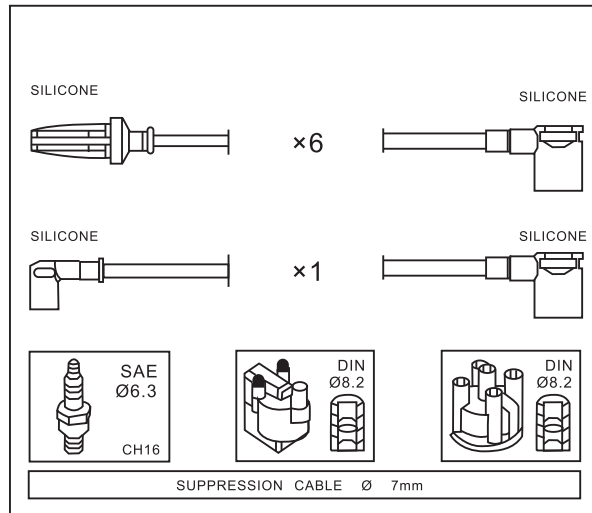

Adatt./Suitable:

OPEL
5967.H2

P
E
U
G
E
O
T

Year

CITROËN

XM (Y3) 3.0 V6

05/89 → 06/94