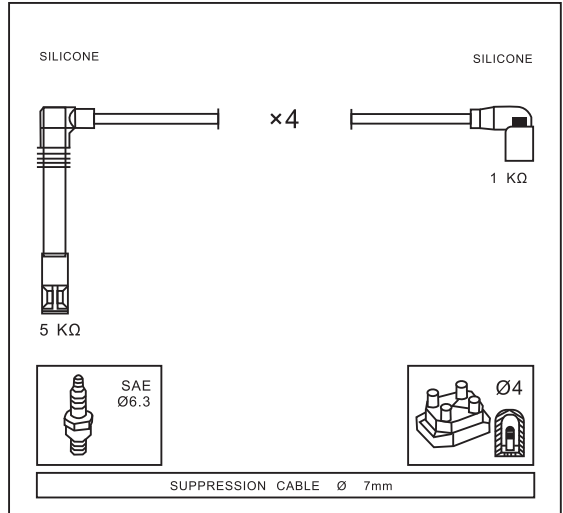

SKODA

SUPERB 2.8 V6	AMX	02/02 →
SUPERB 2.8 V6	BBG	02/02 →

VOLKSWAGEN

PASSAT 2.8	AMX, ATQ	05/02 → 05/03
PASSAT 2.8	BBG	10/00 →
PASSAT 2.8 4motion	AMX, ATQ	11/00 → 05/05

Adatt./Suitable:

VOLKSWAGEN
 EPS 1501 468
 KW 360 468