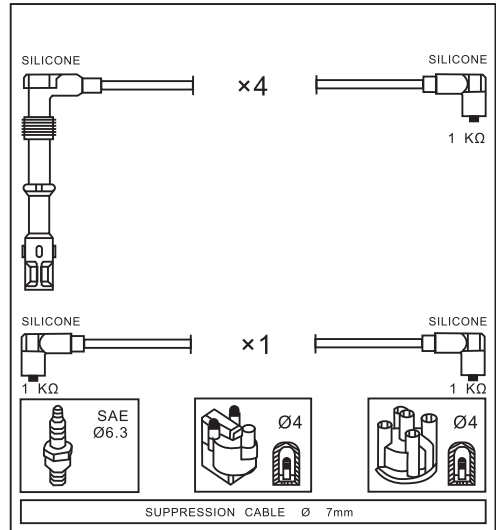

Adatt./Suitable:

VOLKSWAGEN

EPS 1500 737

KW 359 737

V
O
L
K
S
W
A
G
E
N

Engine

Year

VOLKSWAGEN		
	Engine	Year
GOLF II 1.8 GTI 16V	KR	02/86 → 06/90
GOLF II 1.8 GTI 16V	PL	02/86 → 10/91
JETTA II 1.8 16V	KR	06/87 → 12/89
JETTA II 1.8 16V	PL	08/86 → 10/91
SCIROCCO 1.8 16V	KR	10/85 → 07/89
SCIROCCO 1.8 16V	PL	03/86 → 07/92