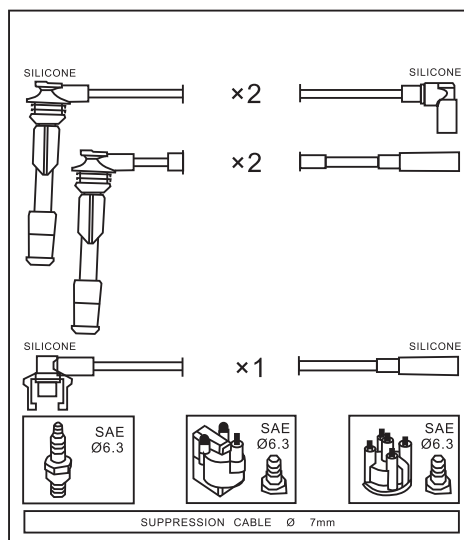

8.8802

Adatt./Suitable:

RENAULT
0986356845

RENAULT

Engine

Year

RENAULT			
	Engine	Year	
19 I 1.8 16V (B/C539)	F7P 700	06/89 →	09/92
19 I 1.8 16V (B/C53D)	F7P 704	06/89 →	04/92
19 I Chamade 1.8 16V (L539)	F7P 700	06/89 →	09/92
19 I Chamade 1.8 16V (L53D)	F7P 704	10/89 →	04/92
19 II 1.8 16V (B/C53D)	F7P 704	04/92 →	12/95
19 II Cabriolet 1.8 16V (D53D)	F7P 704	04/92 →	06/96
19 II Chamade 1.8 16V (L53D)	F7P 704	04/92 →	12/95
CLIO I 1.8 16V (C57D)	F7P 722	01/91 →	03/96
CLIO I 1.8i 16v (C575)	F7P 720	02/91 →	10/92
CLIO I Williams (B/C57M)	F7R 700	01/94 →	09/98