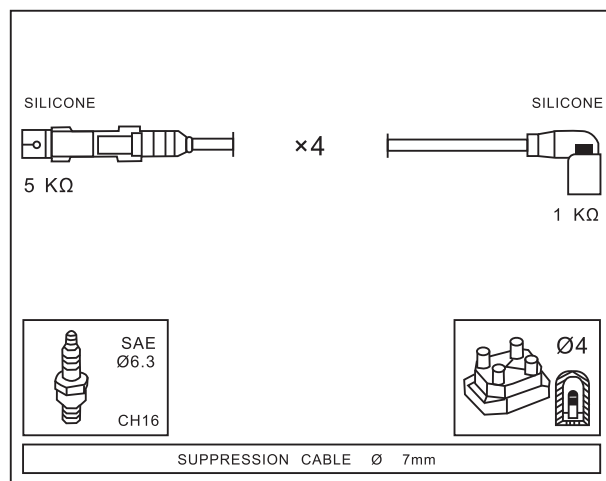

8.9484

Adatt./Suitable:

VOLKSWAGEN

EPS 1501 484

KW 360 484

VOLKSWAGEN

Engine

Year

AUDI

A3 1.6	AEH	09/00 → 06/01
A3 1.6	AEH, AKL, APF	09/96 → 08/00
A3 1.6	AKL	09/00 → 06/03

SEAT

CORDOBA 1.6	AEH, AKL	06/99 → 10/02
CORDOBA 1.6	AEH, AKL	08/99 → 09/02
CORDOBA Vario 1.6	AEH, AKL	06/99 →
IBIZA III 1.6	AEH, AKL	08/99 → 02/02
LEON 1.6	AEH, AKL	11/99 →
TOLEDO II 1.6	AEH, AKL	04/99 → 09/00

VOLKSWAGEN

BORA 1.6	AEH, AKL, APF	10/98 → 05/05
BORA Familiare 1.6	AEH, AKL, APF	05/99 → 05/05
GOLF IV 1.6	AEH	05/01 → 05/04
GOLF IV 1.6	AKL	05/01 → 05/04
GOLF IV Variant 1.6	AKL	05/01 → 05/04
POLO CLASSIC 100 1.6	AEH, AKL	12/95 → 09/01