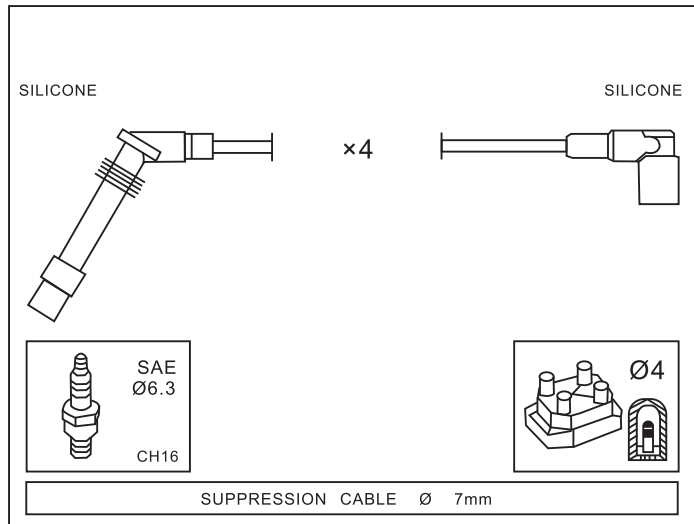

Adatt./Suitable:

OPEL

- 1282137
- 1282138
- 1282139
- 1282140

OPEL

Year

OPEL

VAUXH FRONTERA Sport 2.0i

03/92 → 10/98

FRONTERAA Sport (5_SUD2) 2.0 I (52SUD2,55SUD2)

03/92 → 10/98