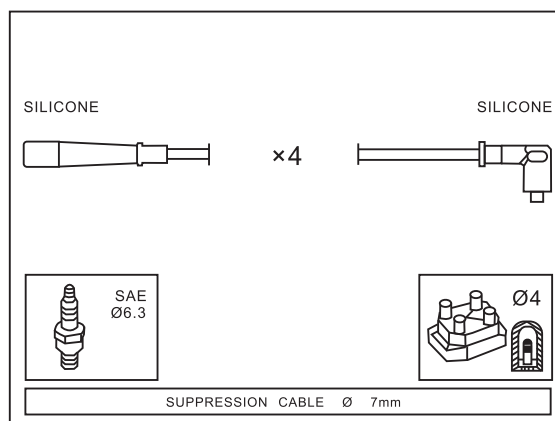

Adatt./Suitable:

CITROËN
5967 L3
96 092 368
PEUGEOT
5967.L3

CITROËN

Engine

Year

CITROËN

BX 1.9	159C	09/85 → 12/86
BX 1.9	D6U	02/92 → 12/94
BX 1.9	DKK	01/87 → 12/88
BX 1.9 GTi	D6D	01/87 → 01/92
BX 1.9 GTi	D6K	01/89 → 12/90
BX 19 GTi	D6A (XU9J2)	07/86 → 02/93
BX 19 GTi	DKZ (XU9JA)	06/88 → 02/93
BX 19 GTi 4x4	DKZ (XU9JA)	06/88 → 02/93
BX Break 19	DKZ (XU9JA)	06/88 → 12/94
BX Break 19 Cat.	DFZ (XU9J1)	07/86 → 12/94