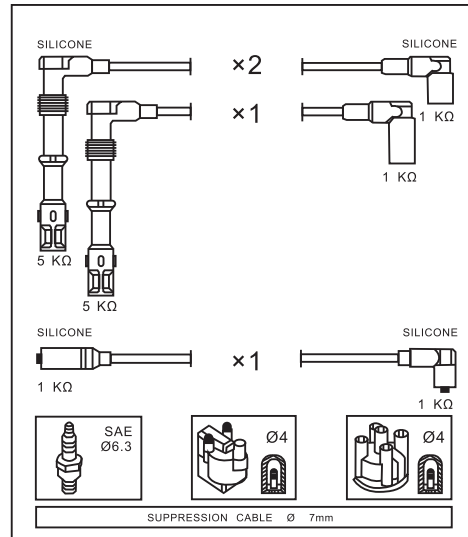

8.7140

Adatt./Suitable:

VOLKSWAGEN
EPS 1499 140
KW 358 140

A
U
D
I

Engine

Year

AUDI

Cabriolet 2.0	ACE	05/95 → 07/96
COUPE 2.0 16 V	6A	01/92 → 07/92
COUPE 2.0 16 V	ACE	08/92 → 12/96