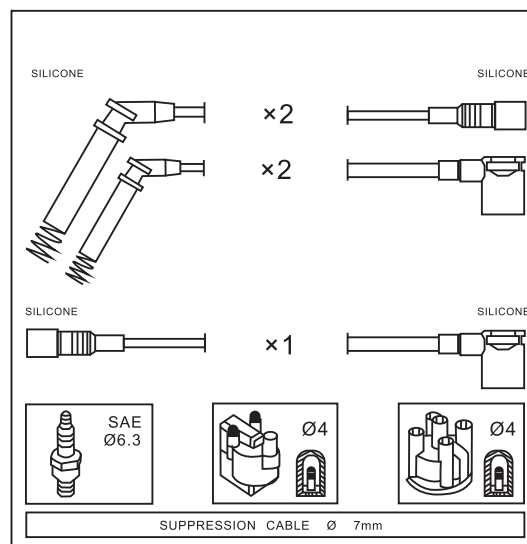

Adatt./Suitable:

OPEL

- 1612498
- 1612499
- 1612500
- 1612537

OPEL

Year

OPEL

CALIBRAA (85_) 2.0 I 4x4	06/90 → 07/97
VECTRAA (86_,87_) 1.8 S	09/88 → 07/89
VECTRAA (86_,87_) 1.8 S 4x4	01/89 → 07/89
VECTRAA (86_,87_) 1.8 I CAT	03/90 → 11/95
VECTRAA (86_,87_) 2.0 I	09/88 → 10/90
VECTRAA (86_,87_) 2.0 I	09/88 → 09/92
VECTRAA (86_,87_) 2.0 I 4x4	01/89 → 10/90
VECTRAA (86_,87_) 2.0 I 4x4	01/89 → 09/92
VECTRAA (86_,87_) 2.0 I 4x4 CAT	01/89 → 11/95
VECTRAA (86_,87_) 2.0 I CAT	09/88 → 11/95
VECTRAA Hatchback (88_,89_) 1.8 S	09/88 → 07/89
VECTRAA Hatchback (88_,89_) 1.8 I	09/88 → 10/90
VECTRAA Hatchback (88_,89_) 1.8 I CAT	03/90 → 11/95
VECTRAA Hatchback (88_,89_) 2.0 I	09/88 → 10/90