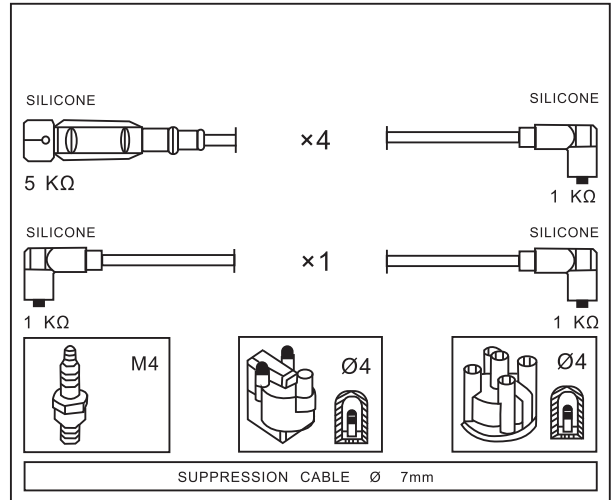

Adatt./Suitable:

VOLKSWAGEN

EPS 1500 727

KW 359 727

V
O
L
K
S
W
A
G
E
N

Engine

Year

VOLKSWAGEN

CADDY I 1.5	JB	08/82 → 07/83
CADDY I 1.6	EW	01/83 → 07/92
CADDY I 1.6	HN	08/83 → 07/89
CADDY I 1.8	JH	08/85 → 07/92
GOLF I Cabriolet 1.3	HK	08/83 → 07/86
GOLF I Cabriolet 1.6	EW, HN	08/83 → 04/92
GOLF I Cabriolet 1.8	2H	08/89 → 03/93
GOLF I Cabriolet 1.8	DX	08/83 → 12/92
GOLF I Cabriolet 1.8	DX, EV	08/82 → 12/89
GOLF I Cabriolet 1.8	EX	08/83 → 09/92
GOLF I Cabriolet 1.8	JH	08/83 → 04/93
GOLF I Cabriolet 1.8 (CH) (S)	KT	08/83 → 07/89
JETTA II 1.8 Cat.	GX	08/87 → 10/91
JETTA II 1.8 Syncro	GU	02/86 → 07/91
JETTA II 1.8i (CH) (S)	GZ	01/84 → 07/84
SCIROCCO 1.1	FA	04/74 → 07/79
SCIROCCO 1.3	GF	08/79 → 07/80
SCIROCCO 1.3	HK	08/83 → 07/84