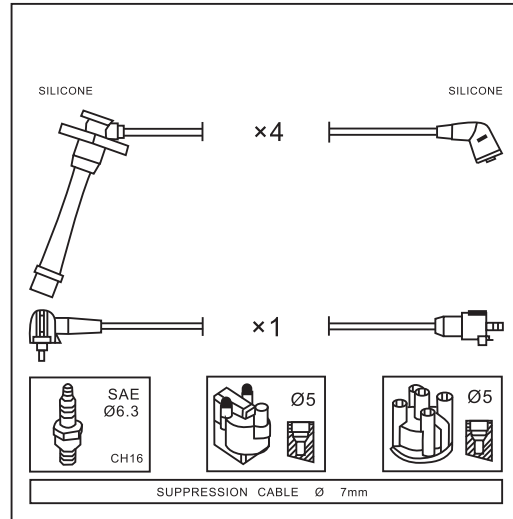

Adatt./Suitable:

DAIHATSU
19901-87783

DAIHATSU

Engine

Year

DAIHATSU

Charade 1.3	--	01/89	→
Charade 1.5i	--	01/93	→
Charade 1.6i 16v	--	01/93	→
GRAN MOVE 1.5 16V (G303)	HEEG	10/96	→ 07/98