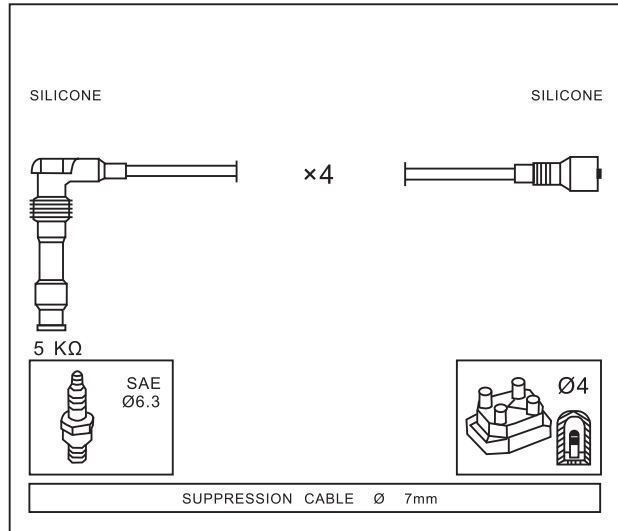

Adatt./Suitable:

OPEL
EPS 1501 969
KW 360 969

OPEL

Engine

Year

OPEL

FRONTERA B 2.2 i (6B_ZC, 6B_VF, 6B_66, 6B_76)

X 22 SE, Y 22 SE

10/98 →