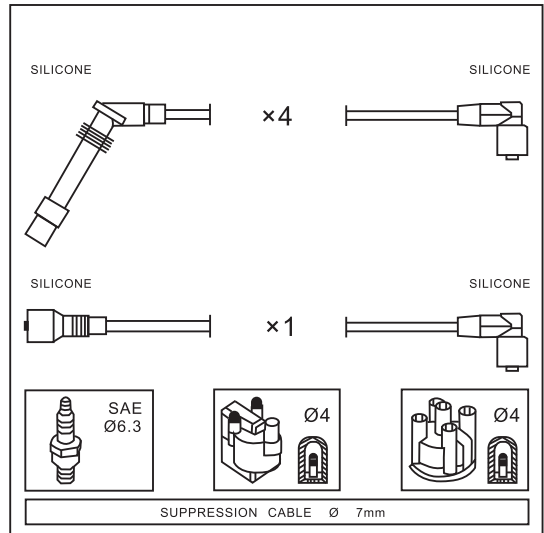

OPEL

COMBO 1.2	C 12 NZ	07/94 → 10/01
CORSAB 1.2 i	12 NZ	03/93 → 09/00
CORSAB 1.2 i	C 12 NZ	03/93 → 09/00
CORSAB 1.4 i	C 14 NZ	03/93 → 09/00

Adatt./Suitable:

OPEL

EPS 1499 199

KW 358 199

O
P
E
L

Engine