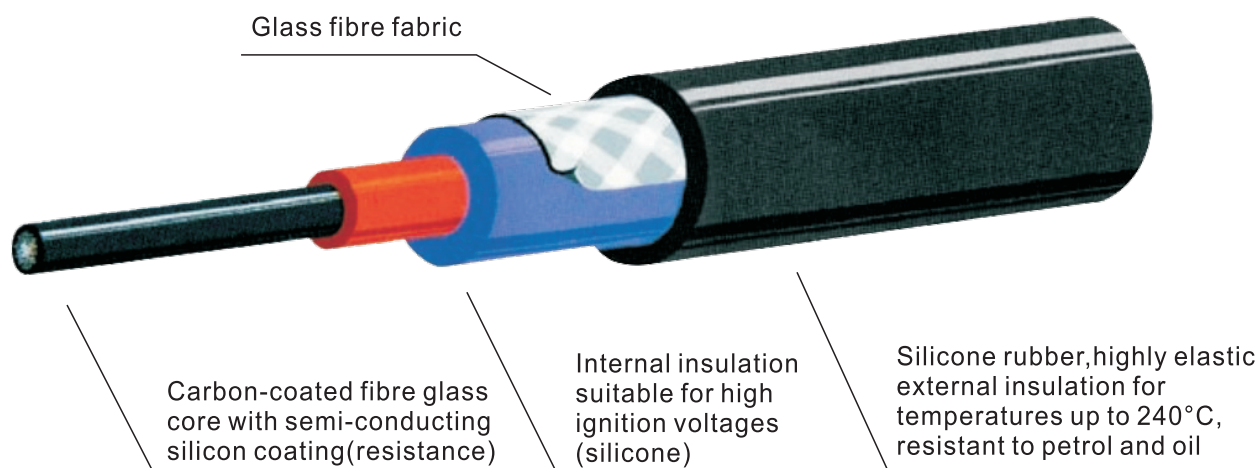

Ignition cable with active resistance

The ignition lead is a cable with carbon-coated fibre glass 7 mm in diameter, or 8 mm in the case of Ford.

The radio interference resistance is calculated as 10-23 k Ohm per 1 mcable.

This system is used by Opel, Ford, Fiat, Alfa Romeo, Mazda, Honda and many others.