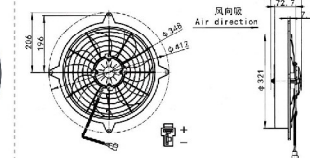

大巴 7叶 弯
吸风 SUCTION

VOLTAGE:24V
CURRENT:≤7.5A
TUM SPEED:≥2800RPM

JK-88008C

JK-88008X

方框 7叶
吹风 BLOWING

VOLTAGE:24V
CURRENT:≤7.5A
TUM SPEED:≥2800RPM

方框 7叶
吸风 SUCTION

VOLTAGE:24V
CURRENT:≤7.5A
TUM SPEED:≥2800RPM