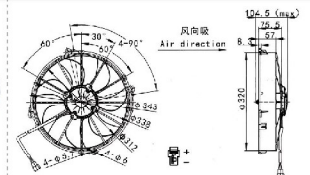

圆框 外径330
直叶 5叶 吹风 BLOWING

VOLTAGE:24V
CURRENT:≤7.5A
TUM SPEED:≥2800RPM

方框 5叶 吸风
SUCTION

VOLTAGE:24V
CURRENT:≤7.5A
TUM SPEED:≥2800RPM

JK-88007C

JK-88007X

大巴 7叶 弯
吹风 BLOWING

VOLTAGE:24V
CURRENT:≤7.5A
TUM SPEED:≥2800RPM