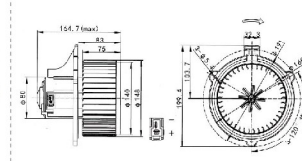

JK-66023

DX380/龙工/DS900
奇瑞卡迪

VOLTAGE:24V
CURRENT:≤6.3A
TUM SPEED:≥2800RPM