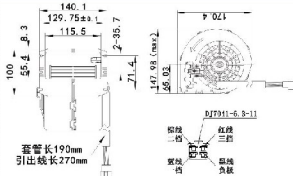

VOLTAGE:A:12V B:24V
CURRENT:≤
TUM SPEED:≥

JK-77023A

JK-77023B

套管长190mm
引出线长270mm

6401529E

新款龙工/同力/新能源

VOLTAGE:12V
CURRENT:≤11A
TUM SPEED:≥380RPM

套管长190mm
引出线长270mm