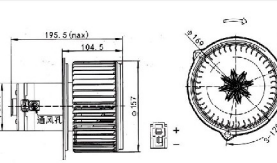

JK-66008

日立450/小松200-7老款
HITACHI EX450/PC200-7

VOLTAGE:24V
CURRENT:≤10A
TUM SPEED:≥2700RPM