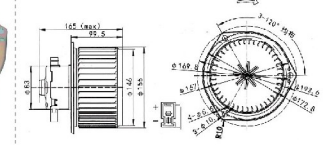

尼桑 UD搅拌车
NISSAN UD

VOLTAGE:24V
CURRENT:≤6.5A
TUM SPEED:≥3000RPM

日立 120
HITACHI 120

VOLTAGE:24V
CURRENT:≤8A
TUM SPEED:≥2800RPM

JK-66019

JK-66020

小松 60-7
KOMATSU 60-7

VOLTAGE:24V
CURRENT:≤7A
TUM SPEED:≥3200RPM