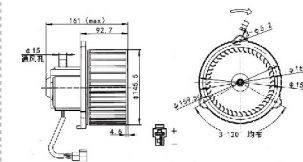

JK-66014B

JK-66015B

245-7839

卡特 330D
CAT 330D

VOLTAGE:24V
CURRENT:≤11A
TUM SPEED:≥2650RPM

11N690700

现代-7 (正叶轮)
HYUNDA R-7

VOLTAGE:24V
CURRENT:≤7.5A
TUM SPEED:≥3200RPM