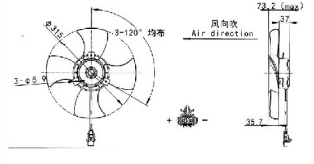

VOLTAGE:12V
CURRENT:≤8A
TUM SPEED:≥2200RPM

JK-88010

JK-88018

尼桑 UD电子扇
NISSAN UD

VOLTAGE:24V
CURRENT:≤6A
TUM SPEED:≥2800RPM

现代80-7/三一重工
HYUNDAI R80-7

VOLTAGE:24V
CURRENT:≤3.4A
TUM SPEED:≥2080RPM

JK-88023