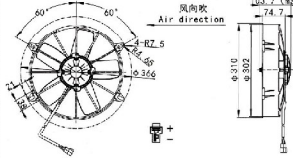

新款龙工/同力/新能源

VOLTAGE:24V
CURRENT:≤11A
TUM SPEED:≥380RPM

JK-88001

JK-88002

圆框 外径305
直叶 5叶 吸风 SUCTION

VOLTAGE:24V
CURRENT:≤8A
TUM SPEED:≥2850RPM

圆框 外径305
直叶 5叶 吹风 BLOWING

VOLTAGE:24V
CURRENT:≤8A
TUM SPEED:≥2850RPM