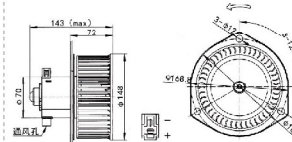

JK-66006

华菱
CAMC

VOLTAGE:24V
CURRENT:≤7A
TUM SPEED:≥3400RPM