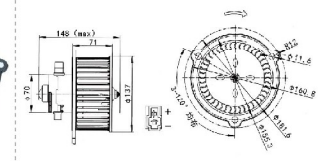

尼桑 UD搅拌车
NISSAN UD

VOLTAGE:24V
CURRENT:≤6.5A
TUM SPEED:≥3000RPM

日立 120
HITACHI 120

VOLTAGE:24V
CURRENT:≤8A
TUM SPEED:≥2800RPM

JK-66019

JK-66020

小松 60-7
KOMATSU 60-7

VOLTAGE:24V
CURRENT:≤7A
TUM SPEED:≥3200RPM