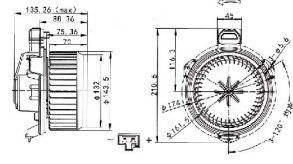

JK-66032

JK-66036F

11NG-90700DW
R210LC-7
R250LC-7

现代-7 (反叶轮)
HYUNDAI R-7

VOLTAGE:24V
CURRENT:≤7.5A
TUM SPEED:≥3200RPM

神钢 60-8/久保田新款
KOBELCO SK60-8/KUBOTA

VOLTAGE:12V
CURRENT:≤12.5A
TUM SPEED:≥2880RPM

JK-88001A