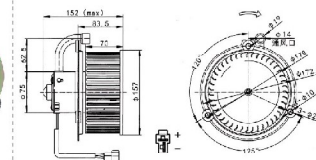

JK-66025

欧曼
AUMAN

VOLTAGE:24V
CURRENT:≤10A
TUM SPEED:≥3600RPM