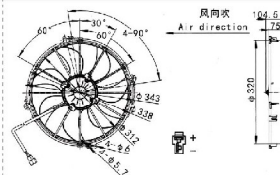

圆框 外径330
直叶 5叶 吹风 BLOWING

VOLTAGE:24V
CURRENT:≤7.5A
TUM SPEED:≥2800RPM

方框 5叶 吸风
SUCTION

VOLTAGE:24V
CURRENT:≤7.5A
TUM SPEED:≥2800RPM

JK-88007C

JK-88007X

大巴 7叶 弯
吹风 BLOWING

VOLTAGE:24V
CURRENT:≤7.5A
TUM SPEED:≥2800RPM