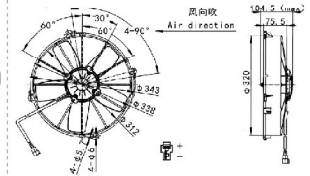

圆框 外径330
直叶 5叶 吹风 BLOWING

VOLTAGE:24V
CURRENT:≤8.8A
TUM SPEED:≥2800RPM

JK-88005

JK-88000