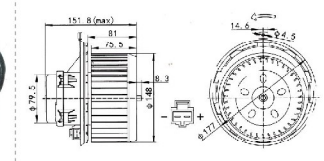

JK-66024F

卡特 305.5E/307新款
CAT 305.5E/307 NEW

VOLTAGE:12V
CURRENT:≤12A
TUM SPEED:≥2800RPM

BLOWER MOTOR

BLOWER MOTOR