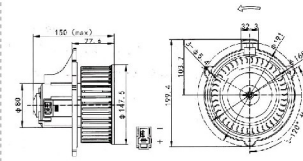

大宇 220-5
DAEWOO DH 220-5

VOLTAGE:24V
CURRENT:≤7A
TUM SPEED:≥3500RPM