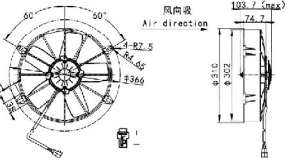

圆框 外径305
直叶 5叶 吸风 SUCTION

VOLTAGE:24V
CURRENT:≤8A
TUM SPEED:≥2850RPM