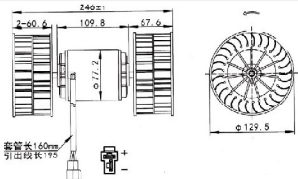

JK-66033

现代-9/龙工60
临工
HYUNDA R-9

VOLTAGE:24V
CURRENT:≤7.5A
TUM SPEED:≥3800RPM