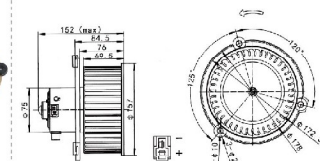

卡特/小松/五十铃 (圆插)
CAT/KOMATSU/ISUZU

VOLTAGE:24V
CURRENT:≤4.8A
TUM SPEED:≥2250RPM

JK-66000

JK-66001

小松200-6
KOMATSU PC200-6

VOLTAGE:24V
CURRENT:≤6A
TUM SPEED:≥2800RPM

日立200-5/200-6
HITACHI EX200-5
200-6

VOLTAGE:24V
CURRENT:≤7A
TUM SPEED:≥3200RPM