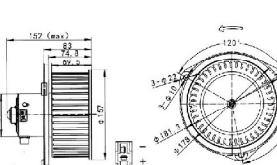

JK-66002

神钢 200-6
KOBELCO SK200-6

VOLTAGE:24V
CURRENT:≤7A
TUM SPEED:≥3200RPM