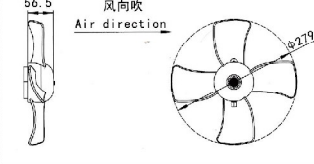

卡特电子扇风叶
CAT

VOLTAGE:
CURRENT:≤
TUM SPEED:≥