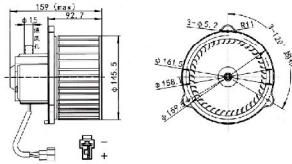

JK-66032

JK-66036F

11NG-90700DW
R210LC-7
R250LC-7

现代-7 (反叶轮)
HYUNDAI R-7

VOLTAGE:24V
CURRENT:≤7.5A
TUM SPEED:≥3200RPM

神钢 60-8/久保田新款
KOBELCO SK60-8/KUBOTA

VOLTAGE:12V
CURRENT:≤12.5A
TUM SPEED:≥2880RPM

JK-88001A