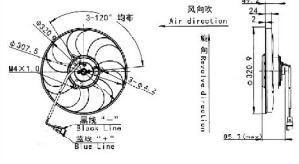

JK-88003

神刚 SK60 (吸风)
KOBELCO SK60

VOLTAGE:12V
CURRENT:≤8A
TUM SPEED:≥2850RPM

竹内 电子扇
(吸风)

VOLTAGE:12V
CURRENT:≤8A
TUM SPEED:≥2800RPM

JK-88011

JK-88011A

大宇 DH80-7
DAEWOO DH80-7