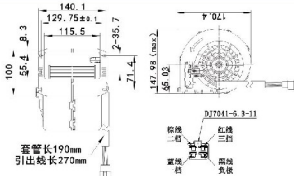

VOLTAGE:A:12V B:24V
CURRENT:≤
TUM SPEED:≥

JK-77023A

JK-77023B

套管长190mm
引出线长270mm

6401529E

新款龙工/同力/新能源

VOLTAGE:12V
CURRENT:≤11A
TUM SPEED:≥380RPM

套管长190mm
引出线长270mm