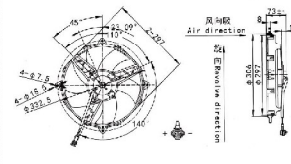

VOLTAGE:12V
CURRENT:≤8A
TUM SPEED:≥2200RPM

JK-88010

JK-88018

尼桑 UD电子扇
NISSAN UD

VOLTAGE:24V
CURRENT:≤6A
TUM SPEED:≥2800RPM

现代80-7/三一重工
HYUNDAI R80-7

VOLTAGE:24V
CURRENT:≤3.4A
TUM SPEED:≥2080RPM

JK-88023