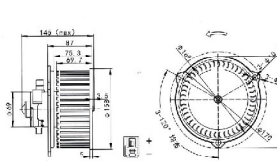

JK-66000

小松200-6
KOMATSU PC200-6

VOLTAGE:24V
CURRENT:≤6A
TUM SPEED:≥2800RPM