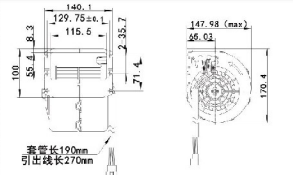

新款龙工/同力/新能源

VOLTAGE:24V
CURRENT:≤11A
TUM SPEED:≥380RPM

JK-77023AZ

JK-77023BZ

套管长190mm
引出线长270mm

新款龙工/同力/新能源

VOLTAGE:12V
CURRENT:≤11A
TUM SPEED:≥380RPM

套管长190mm
引出线长270mm