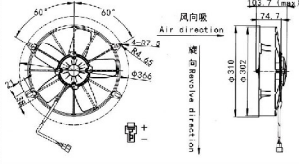

JK-88001A

神刚 SK60 (吸风)
KOBELCO SK60

VOLTAGE:12V
CURRENT:≤8A
TUM SPEED:≥2850RPM