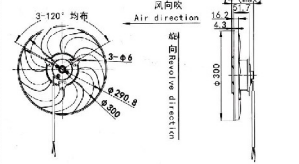

JK-88012

沃尔沃
VOLVO

VOLTAGE:12V
CURRENT:≤10A
TUM SPEED:≥2240RPM