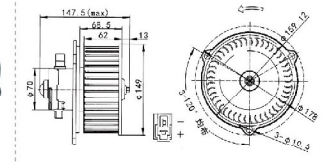

小神钢
KOBELCO

VOLTAGE:24V
CURRENT:≤4A
TUM SPEED:≥3000RPM

JK-66021

JK-66022F

日立 200-3
HITACHI 200-3

VOLTAGE:24V
CURRENT:≤7A
TUM SPEED:≥3200RPM

久保田KUBOTA 161/163
洋马 YANMAR

VOLTAGE:12V
CURRENT:≤7A
TUM SPEED:≥2600RPM