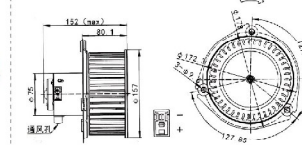

JK-66004

尼桑 UD搅拌车
NISSAN UD

VOLTAGE:24V
CURRENT:≤6.5A
TUM SPEED:≥3000RPM