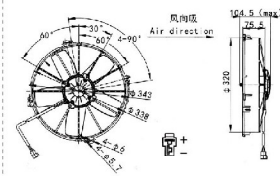

圆框 外径330
直叶 5叶 吸风 SUCTION

VOLTAGE:24V
CURRENT:≤8.8A
TUM SPEED:≥2800RPM