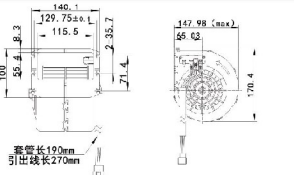

套管长190mm
引出线长270mm

新款龙工/同力/新能源

VOLTAGE:12V
CURRENT:≤11A
TUM SPEED:≥380RPM