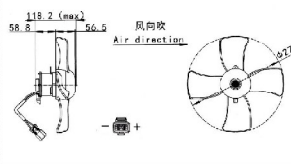

JK-88023

卡特电子扇
CAT

VOLTAGE:24V
CURRENT:≤5A
TUM SPEED:≥2200RPM