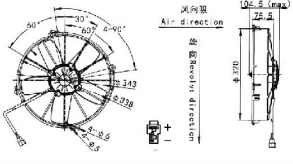

竹内 电子扇
(吸风)

VOLTAGE:12V
CURRENT:≤8A
TUM SPEED:≥2800RPM