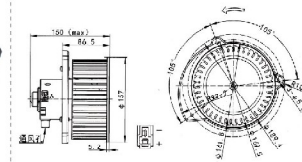

JK-66021

日立 200-3
HITACHI 200-3

VOLTAGE:24V
CURRENT:≤7A
TUM SPEED:≥3200RPM