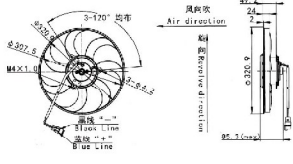

大宇 DH60-7
DAEWOO DH60-7

VOLTAGE:12V
CURRENT:≤7A
TUM SPEED:≥2600RPM