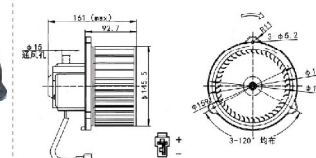

JK-66028

格尔发
JAC

VOLTAGE:24V
CURRENT:≤9A
TUM SPEED:≥3350RPM