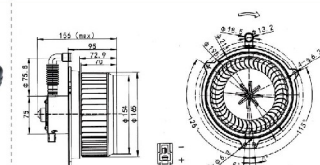

JK-66002

JK-66003

神钢 200-6
KOBELCO SK200-6

VOLTAGE:24V
CURRENT:≤7A
TUM SPEED:≥3200RPM

ND116340-3860

小松 200-7
KOMATSU PC200-7

VOLTAGE:24V
CURRENT:≤8A
TUM SPEED:≥3200RPM

JK-66008