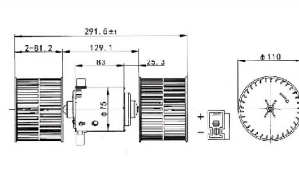

神钢超8
KOBELCO

VOLTAGE:24V
CURRENT:≤7.5A
TUM SPEED:≥3800RPM