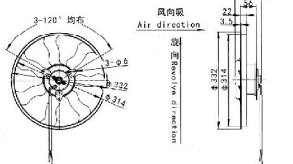

现代 R60-7
HYUNDAI R60-7

VOLTAGE:12V
CURRENT:≤8A
TUM SPEED:≥2200RPM