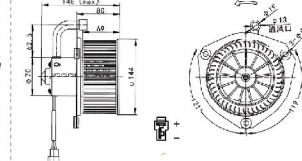

尼桑 UD搅拌车
NISSAN UD

VOLTAGE:24V
CURRENT:≤6.5A
TUM SPEED:≥3000RPM

日立 120
HITACHI 120

VOLTAGE:24V
CURRENT:≤8A
TUM SPEED:≥2800RPM

JK-66019

JK-66020

小松 60-7
KOMATSU 60-7

VOLTAGE:24V
CURRENT:≤7A
TUM SPEED:≥3200RPM