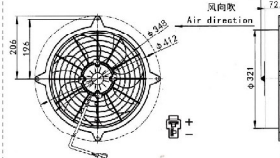

方框 7叶
吹风 BLOWING

VOLTAGE:24V
CURRENT:≤7.5A
TUM SPEED:≥2800RPM