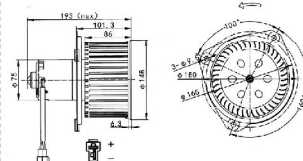

JK-66016

加藤/住友
KATO HD 820
SUMITOMO

VOLTAGE:27V
CURRENT:≤8A
TUM SPEED:≥3200RPM