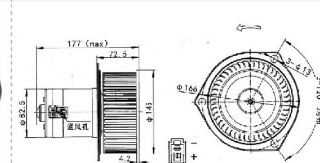

1474834

卡特 E320
CAT E320

VOLTAGE:24V
CURRENT:≤5A
TUM SPEED:≥3100RPM