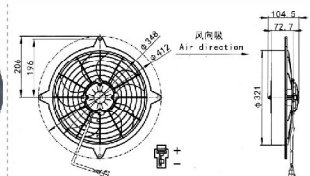

方框 5叶 吸风
SUCTION

VOLTAGE:24V
CURRENT:≤7.5A
TUM SPEED:≥2800RPM

JK-88007C

JK-88007X