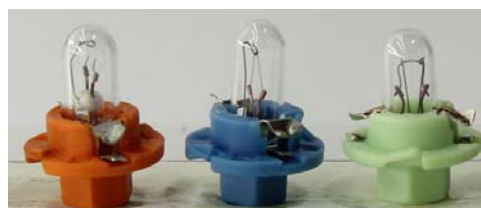

◆ AUTO BULB-BOX		
BULB	PACKING	DETAIL
		<p>Bulb T10 12V3W W2.1*9.5d 10pcs/colour box 100pcs/heat shrinkable film 5000pcs/carton Carton size:37.5*37.5*33cm G.W./N.W.:10/9kgs</p>
		<p>Bulb S25 12V21/5W BAY15d 10pcs/colour box 40pcs/heat shrinkable film 1000pcs/carton Carton size:56.5*56.5*28cm G.W./N.W.:9/8kgs</p>
		<p>Halogen bulb H1 12V55W P14.5s 1pc/colour box 10pcs/heat shrinkable film 500pcs/carton Carton size:37.5*37.5*33cm G.W./N.W.:7/6kgs</p>
		<p>Halogen bulb H4 12V60/55W P43t 1pc/colour box 10pcs/heat shrinkable film 250pcs/carton Carton size:48*24*40cm G.W./N.W.:8/7kgs</p>
		<p>Halogen bulb 9004 12V65/45W P29t 1pc/colour box 10pcs/heat shrinkable film 200pcs/carton Carton size:48*24*40cm G.W./N.W.:8/7kgs</p>

◆ AUTO BULB – INSERT CARD			
BULB	PACKING		DETAIL
			<p>Bulb T10 12V3W W2.1*9.5d 2pcs/suit 50suit/100pcs/In box 500suit/1000pcs/carton Carton size:48*28*38cm G.W./N.W.:8/7kgs</p>
			<p>Bulb T10 12V3W W2.1*9.5d 10pcs/suit 40suit/400pcs/In box 400suit/4000pcs/carton Carton size:48*28*38cm G.W./N.W.:14/12kgs</p>
			<p>LED Bulb T10 12V W2.1*9.5d -White 10pcs/suit 40suit/100pcs/In box 500suit/1000pcs/carton Carton size:48*28*38cm G.W./N.W.:11/10kgs</p>
			<p>LED Bulb S25 12V BA15s -White 1pc/suit 25suit/25pcs/In box 250suit/2500pcs/carton Carton size:48*28*38cm G.W./N.W.:9/8kgs</p>
			<p>LED Bulb S25 12V BAY15d -Red 2pcs/suit 25suit/50pcs/In box 250suit/500pcs/carton Carton size:48*28*38cm G.W./N.W.:12/10kgs</p>
			<p>LED Bulb T11*36mm 12V SV8.5-White 2pcs/suit 50suit/100pcs/In box 500suit/1000pcs/carton Carton size:48*28*38cm G.W./N.W.:8/7kgs</p>