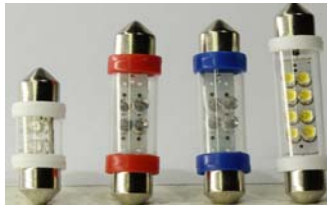

TEMCO AUTO PARTS

			Bulb 12V1.2W BX8.5D 2pcs/suit 50suit/100pcs/In box 500suit/1000pcs/carton Carton size:48*28*38cm G.W./N.W.:8/7kgs