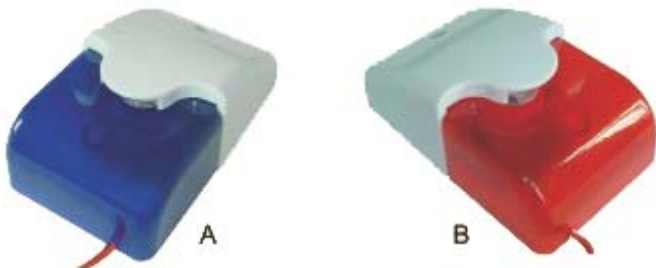

PIEZO SIZEN

YC-206

Sounds:1 Tone or 6 Tones
Power:DC 12V
dB/1m:110
Size:50*54*62mm

YC-207

Sounds:1 Tone or 6 Tones
Power:DC 12V
dB/1m:110
Size:43*39.5*67mm

YS-103

With Strobe
Power:DC 12V
dB/1m:110
Color:red/blue
Size:580*240*450mm