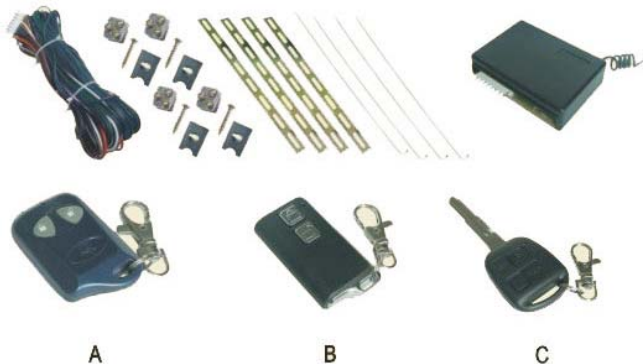

Central Lock

YC-101
 Universal
 Power: DC 12V
 1*5 wires+3*2 wires Actuator

YC-102
 Universal
 Power: DC 12V
 2*5 wires+2*2 wires Actuator

Head:style
 A:Normal
 B:360 Turning

YC-101T
 Universal
 Power: DC 12V
 1*2 wires Actuator

YC-101F
 Universal
 Power: DC 12V
 1*5 wires Actuator

Central Lock

YC-101R
Universal
Power: DC 12V
1*5wires+3*2 wires Actuator
With remote control
Remote various color available

YC-102R
Universal
Power: DC 12V
2*5wires+2*2 wires Actuator
With remote control
Remote various color available