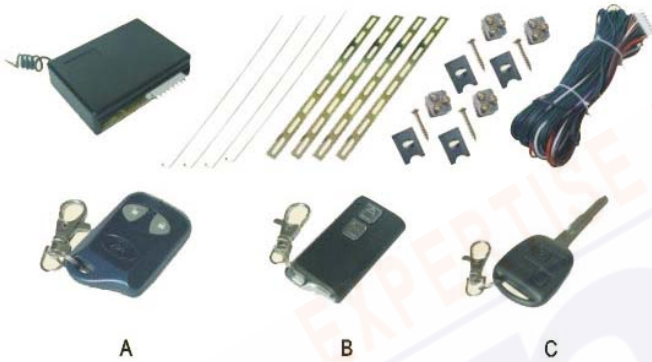

Central Lock

YC-101
 Universal
 Power: DC 12V
 1*5 wires+3*2 wires Actuator

YC-102
 Universal
 Power: DC 12V
 2*5 wires+2*2 wires Actuator

Head:style
 A:Normal
 B:360 Turning

YC-101T
 Universal
 Power: DC 12V
 1*2 wires Actuator

YC-101F
 Universal
 Power: DC 12V
 1*5 wires Actuator

Central Lock

YC-101R
Universal
Power: DC 12V
1*5wires+3*2 wires Actuator
With remote control
Remote various color available

YC-102R
Universal
Power: DC 12V
2*5wires+2*2 wires Actuator
With remote control
Remote various color available