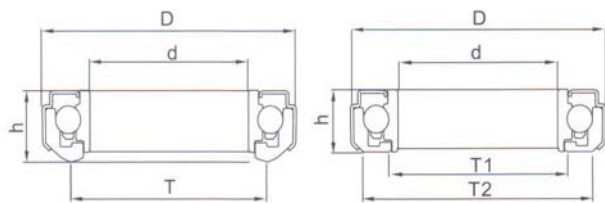

VEHICLE	PART NO.	SIZE	PHOTO
DAIHATSU	RCT282SA	d 28 T 44 h 23 w 44.5	
DAIHATSU	31230-87280	d 28 T 44 h 22 w 35	
DAIHATSU	VKC3578 31230-87702	d 28 T 44 h 22 w 45	
DAIHATSU TOYOTA	VKC3505 24TK308BIU3	d 38 T 48 h 16.5 D 67