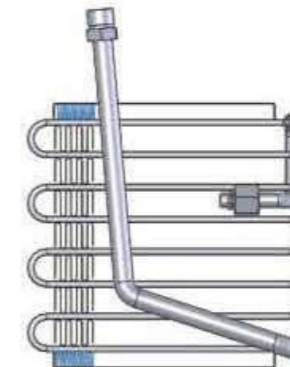

JLS-EV-002
MODEL:MITSUBISHI ADVENTURE
SIZE:240X250X100

JLS-EV-005
MODEL:MAZDA 323
SIZE:235X221.6X100