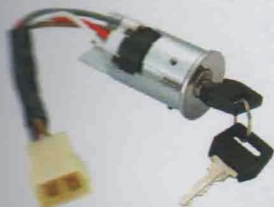

IGNITION SWITCH
TOYOTA

TSM-01267