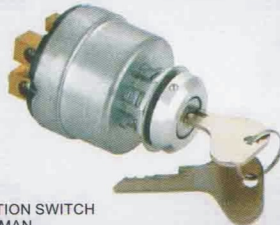

TSM-01006

IGNITION STARTER SWITCH
 UNIVERSAL TYPE
 G.1214-V.F.LS-15

TSM-01007

IGNITION STARTER SWITCH
 UNIVERSAL TYPE
 G.1214 V.F.LS-15

TSM-01008

IGNITION SWITCH
 FOR MAN
 TRUCK&BUS
 BOSCH NO.0342 315 001

TSM-01009