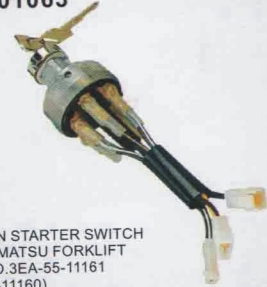

IGNITION STARTER SWITCH
 MAZDAB-1600(6P)
 P/NO.0596-75-980

TSM-01010

IGNITION STARTER SWITCH
 UNIVERSAL TYPE
 P/NO.JK427

TSM-01011

IGNITION STARTER SWITCH
 UNIVERSAL TYPE
 P/NO.JK424A

TSM-01012

IGNITION STARTER SWITCH
 UNIVERSAL TYPE
 P/NO.K424A

TSM-01013

UNIVERSAL TYPE
 P/NO.JK424H

TSM-01014

UNIVERSAL TYPE
 P/NO.JK423 EQ140

TSM-01015

UNIVERSAL TYPE
 P/NO.JK423 EQ140

TSM-01061

IGNITION SWITCH
FOR FORKLIFT (PLUG IN)

TSM-01062

IGNITION SWITCH
FOR TRACOR

TSM-01063

IGNITION STARTER SWITCH
FOR KOMATSU FORKLIFT
PART NO.3EA-55-11161
(3EA-55-11160)

TSM-01064

IGNITION STARTER SWITCH
FOR FARM TRACTOR
6P

TSM-01065

IGNITION STARTER SWITCH
FOR TRACIOR