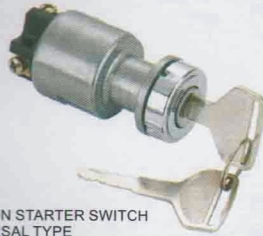

IGNITION STARTER SWITCH
UNIVERSAL TYPE
(GASOLINE CARS)
ISC-4R 221127-5201

TSM-01048