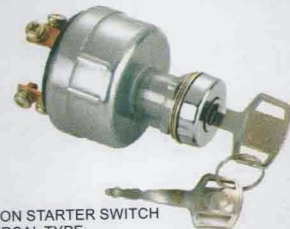

TSM-01066

6PW/ HORN SWITCH
TRACTOR

TSM-01067

IGNITION STARTER SWITCH
SUZUKI-20, ST90
(JEE. PICK UP, MINI BUS)
P/NO.84510-87010 TS115R

TSM-01068

IGNITION SWITCH
FOR TRACTOR 6P
LUCAS NO.34228 112R 12V 40A

TSM-01069

IGNITION SWITCH
TS 113R
FOR FIAT

TSM-01070

IGNITION SWITCH
FOR TRACTOR 6P
LUCAS NO.34228

TSM-01071

IGNITION SWITCH
TS-118

TSM-01072

IGNITION STARTER SWITCH
UNIVERSAL TYPE
BUS&TRUCK 24V
JK418

TSM-01073

IGNITION SWITCH
Jk290

TSM-01074

IGNITION STARTER SWITCH
JK404

TSM-01075

IGNITION STARTER SWITCH
SUZUKI S T-100 TS88
37110-79000
SUZUKI ST-90
37110-7001

TSM-01076

IGNITION SWITCH
 30A 24V MAX
 547 13 00

TSM-01077

IGNITION SWITCH
 30A 24V MAX
 547 13 00

TSM-01078

IGNITION SWITCH
 02 9440.450

TSM-01079

IGNITION SWITCH
 30A 24V MAX
 547 13 00

TSM-01080

NS 10300K

TSM-01081