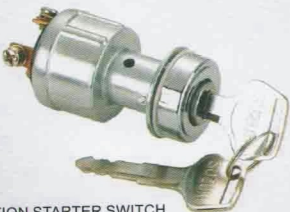

TSM-01067

IGNITION STARTER SWITCH
SUZUKI-20, ST90
(JEE. PICK UP, MINI BUS)
P/NO.84510-87010 TS115R