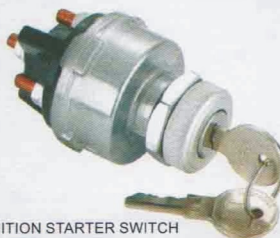

IGNITION STARTER SWITCH
 FOR TRACTOR 6P
 LUCAS NO.34228
 24V E-139

TSM-01045

IGNITION STARTER SWITCH
 TOYOTA-RS.RK.FJ.FA
 P/NO.221022-5200
 ISC-04

A

A

TSM-01001

POWER SWITCH
 BENE TRUCK&BUS
 SWF911

TSM-01002

POWER SWITCH
 BENZ TRUCK&BUSSWF911
 MARILIA NO.11.230
 P/NO.0342 106 005

TSM-01003

POWER SWITCH
 BENZ TRUCK

TSM-01004

IGNITION STARTER SWITCH
 UNIVERSAL TYPE
 G.1214 V.F.LS-15

TSM-01005

IGNITION STARTER SWITCH
 UNIVERSAL TYPE
 G.1214 V.F.LS-15

TSM-01006

IGNITION STARTER SWITCH
 UNIVERSAL TYPE
 G.1214-V.F.LS-15

TSM-01007

IGNITION STARTER SWITCH
 UNIVERSAL TYPE
 G.1214 V.F.LS-15

TSM-01008

IGNITION SWITCH
 FOR MAN
 TRUCK&BUS
 BOSCH NO.0342 315 001

TSM-01009