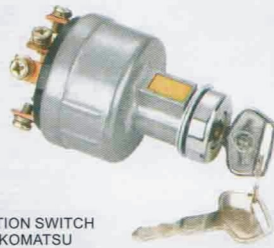

TSM-01032

IGNITION SWITCH
FOR KOMATSU
ISC-20