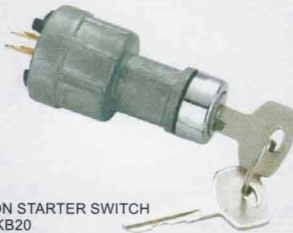

IGNITION STARTER SWITCH
ISUZU KB20
(5P)

TSM-01021