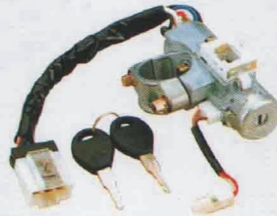

TSM-01119

B530 1/2

TSM-01120

IGNITION SWITCH
RH 18

TSM-01211

720 BIGM
 D21 '86-'93
 48700-D4025

TSM-01212

720'80-'85
 J15'81-
 48710-02W00

TSM-01213

720/180B
 48700-02W00
 D8700-F5000

TSM-01214

720 '80-'85
 PICK-UP
 99810-01W28

TSM-01215

ALTIMA
 '93-'97
 48700-1E527

TSM-01216

ALTIMA
 P/U DX/D22-1R
 48700-1E428'93-'97
 D8700-VJ400