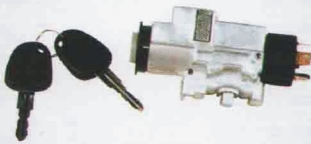

TSM-01094

IGNITION SWITCH
DAEWOO