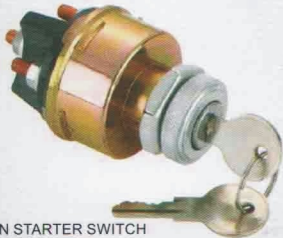

TSM-01004

IGNITION STARTER SWITCH
UNIVERSAL TYPE
G.1214 V.F.LS-15