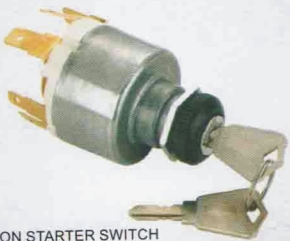

TSM-01062

IGNITION SWITCH
FOR TRACOR

TSM-01063

IGNITION STARTER SWITCH
FOR KOMATSU FORKLIFT
PART NO.3EA-55-11161
(3EA-55-11160)

TSM-01064

IGNITION STARTER SWITCH
FOR FARM TRACTOR
6P

TSM-01065

IGNITION STARTER SWITCH
FOR TRACIOR