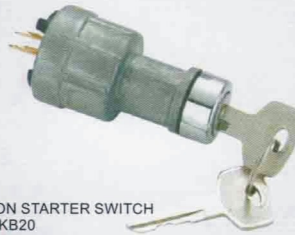

IGNITION STARTER SWITCH
ISUZU KB20
(5P)

TSM-01021