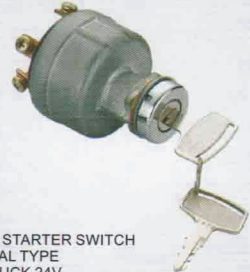

IGNITION STARTER SWITCH
UNIVERSAL TYPE
BUS & TRUCK 24V

TSM-01055