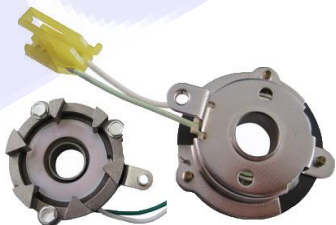

V.F: ES-96
STANDARD:
WELLS:
1987466