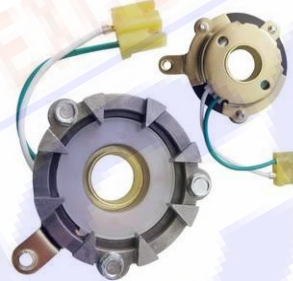

MAGNETIC PICK UP

FOR CHRYSLER

V.F: ES-7
STANDARD: LX103
FOR: ASPEN 6Y
DODGE 6Y

V.F: ES-8
STANDARD: LX102
FOR: ASPEN 8Y
DODGE 8Y

V.F: ES-8
STANDARD: LX102
FOR: ASPEN 8Y
DODGE 8Y

FOR DELCO REMY

V.F: ES-51
STANDARD: LX-302
WELLS: F282 DR106
FOR: BUICK 8Y
MONZA 8Y
Magnetic Pickup: D-1907

V.F: ES-51
STANDARD: LX-302
WELLS: F282 DR106
FOR: BUICK 8Y
MONZA 8Y
Magnetic Pickup: D-1907

V.F: ES-55
STANDARD: LX309
WELLS: DR104
FOR: BUICK 6Y
GNC 6Y
Magnetic Pickup: D-1911

MAGNETIC PICK UP

V.F: ES-55
STANDARD: LX309
WELLS: DR104
FOR: BUICK 6Y
GNC 6Y
Magnetic Pickup: D-1911

V.F: ES-61
STANDARD:
WELLS: DR108
FOR: BUICK V6
MONZA V6
Magnetic Pickup: D-1913

V.F: ES-96
STANDARD:
WELLS:
1987466

FOR FORD

V.F: ES-40
STANDARD: LX204
WELLS: F107
FORD: D4T2-12A112A,B,DU-TA
FOR: FODR V8
FORD V8