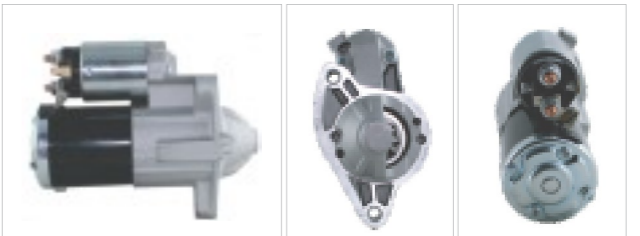

1248-84

CROSS REFERENCE

OE NO:M0T21371
1.7KW CW 12V 10T
LESTER NO:17933N

APPLICATION

DODGE