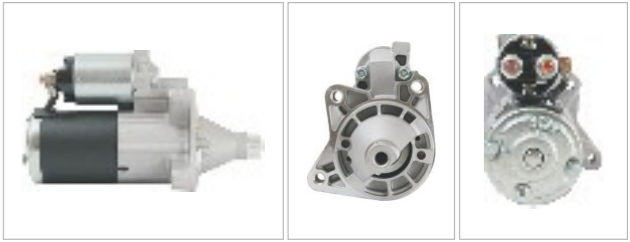

1248-184

CROSS REFERENCE

OE NO:M0T22071
1.7KW CW 12V 10T
LESTER NO:19025N

APPLICATION

CHRYSLER