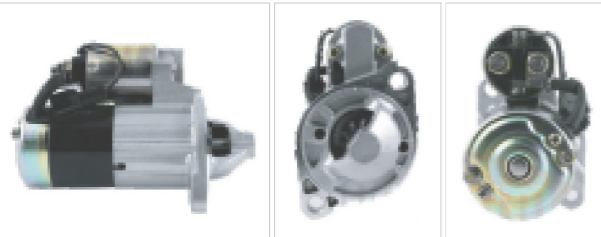

**1248-70**

**CROSS REFERENCE**

OE NO.:M0T31572  
1.2KW CW 12V 10T  
LESTER NO.:17937N

**APPLICATION**

JEEP/COMMANDER  
GRAND CHEROKEE  
LIBERTY3.7L

**1248-71**

**CROSS REFERENCE**

OE NO:M0T87381  
1.4KW CW 12V 10T  
LESTER NO:17861N