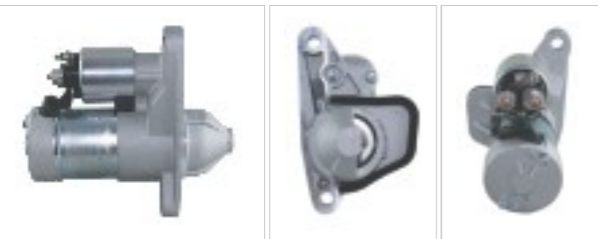

S114-22

CROSS REFERENCE

OE NO:S114-902
1.4KW CW 12V 10T
LESTER NO:17982N

APPLICATION

NISSAN YIDA