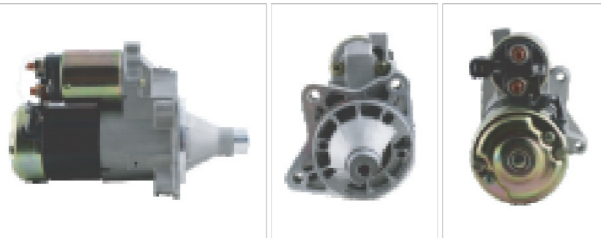

1248-27

CROSS REFERENCE

OE NO:M1T78681
1.4KW CW 12V 10T
LESTER NO:17561N

APPLICATION

DODGE
CHRYSLER