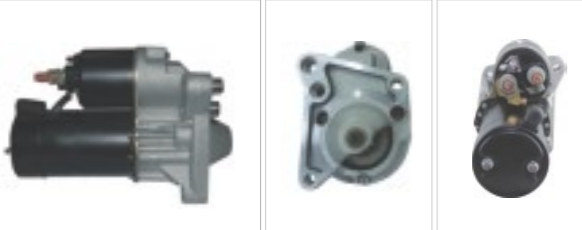

**CROSS REFERENCE**

OE NO:D6RA6/33/46/56/61/73/133  
1.0KW CW 12V 10T  
LESTER NO:30176/30177N

**APPLICATION**

RENAULT

**1235-25**

**CROSS REFERENCE**

OE NO:SD6RA51  
1.0KW CW 12V 9T  
LESTER NO:

**APPLICATION**

BUICK2.5L CHINA CAR

**1235-26**

**CROSS REFERENCE**

OE NO:491Q  
1.0KW CW 12V 9T  
LESTER NO:

**APPLICATION**

TOYOTA CHINA

**1235-19**

**CROSS REFERENCE**