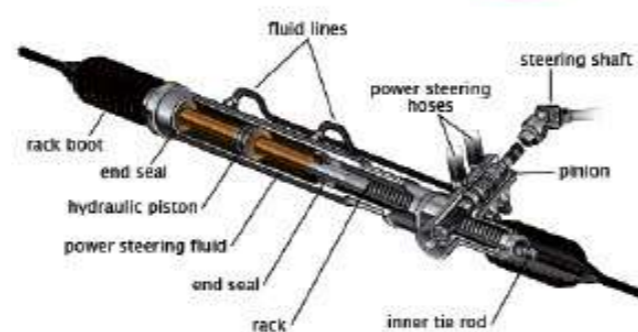

FIAT
62

OTHER
63

Learn more product information
 Please visit the official website

www.0086PARTS.com

EXPERTISE LEAD EXCELLENCE
Temco

ARTICLE NUMBER	OEM NO	APPLICATION	DIRECTION
YX8002	81149063F/893419063E	VOLKSWAGEN SANTANA 2000	LHD