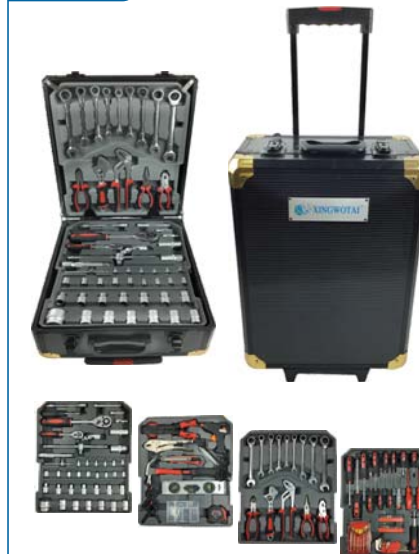

XWT - 004

399PCS TOOL SET

- 9pcs combination ratchet wrenches
- 8-9-10-11-12-13-14-15-17mm
- 1pc 6" diagonal cutting plier
- 1pc 8" adjustable wrench
- 1pc 9.5" water pump plier
- 1pc 6" long nose plier
- 1pc 6" slip joint plier
- 14pcs 1/2dr sockets 8-9-10-11-12-13-14-15-16-17-18-19-20-30mm
- 15pcs 1/4dr sockets 4-4, 5-5, 5-5-6-6, 5-7-7, 5-8-9-10-11-12-13-14mm
- 2pcs spark plug sockets
- 2pcs sliding T-bar 1/4&1/2
- 2pcs universal joint 1/4&1/2
- 3pcs extension bars 1/4&1/2
- 1pc 1/4 handle
- 2pcs ratchet handle 1/4&1/2
- 1pc 1/4 soft extension bar
- 11pcs screwdrivers (-) 3*75, 3*100, 5*75, 6*100, 6*38mm
- (+) 3*75, 3*100, 5*75, 6*100, 6*38, 8*150mm
- 3pcs insulation screwdrivers (-) 4*100, 5.5*125mm; (+) 4*100mm
- 24pcs bits
- 6pcs precision screwdrivers
- 9pcs hex key wrenches
- 1pc bit driver handle
- 1pc tire gauge
- 1pc bit extension bar
- 1pc ele. Tester
- 1pc 8" crimping plier
- 1pc insulation tape
- 1pc glue gun with 2pcs stickers
- 1pc 7" locking plier
- 1pc knife
- 1pc 8oz claw hammer
- 1pc level
- 2pcs plastic clips
- 274pcs hardware box
- 1pc measure tape 3m
- Q'TY:1 SET.CTN
- G.W.:15 KGS
- MEAS:37.5*22*53MM