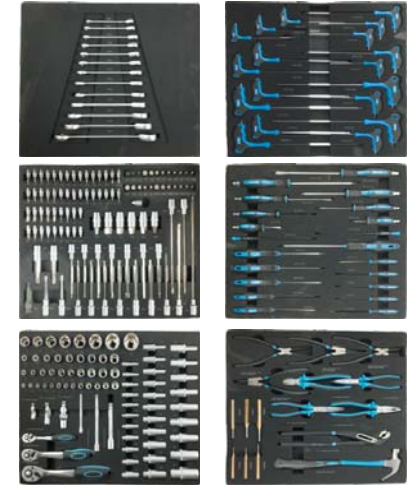

XWT - 001

7 DRAWERS CABINET TOOL SET

1/4 bit:
SL4-5.5-6.5-7;
PH0-1-2-3;PZ0-1-2-3;
T8-9-10-15-20-25-27-30-40
M8-10-12;H3-4-5-6-7-8;
TT8-9-10-15-20-25-27-30-40
TS10-15-20-25-27-30-40-45-50
30mm bits;8mm 10mm 12mm;PH3-4;PZ3-4;T40-45-50-55-60-70
H7-8-10-12-14;TT40-45-50-55-60-70
1/2 couple
17mm bit 18L;M16
14mm bit 20L;H14
17mm bit 20L;H17-19-22-24
17mm bit 64L;M16 T80
10mm bit 64L;M9;Mp9
8mm bit 100L;T40-45-50
10mm bit 100L;H10 M10 T55 Mp10
12mm bit 100L;H11 M12 T60
14mm bit 100L;H13 M14 T70
8mm bit 124L;H5
8mm bit 194L;H7
8mm bit 204L;Mp7;Mp8
8mm bit 264L;T30
M18 bit

1/2dr sockets;
8-9-10-11-12-13-14-15-17-19-20-21-22-24-27-30-32mm
3/8dr sockets;6-8-10-11-12-13-14-15-17-19mm
1/4dr sockets;4-5-5.5-6-7-8-9-10-11-12-13-14mm
universal joint 1/4&3/8&1/2
extension bar 1/4-4",3/8-6",1/2-5"
ratchet handle 1/4&3/8&1/2
1/4 deep sockets;4-5-6-7-8-9-10-11-12-13-14mm
3/8 deep sockets;6-8-9-10-11-12-13-14-15-17mm
1/2 deep sockets;10-11-12-13-14-15-17-19-22-24mm

combination ratchet wrenches
8-9-10-11-12-13-14-15-17-19-21-22mm

6" diagonal cutting plier
6" long nose plier
6" bending plier
6" linesman plier
7" circlip plier-4pcs
10" water pump plier
8oz claw hammer
chisels
3*10*150-4*10*150-5*10*150-6*12*150-8*12*150mm-10*12*150mm

T type torx key wrenches;
T25*150mm T20*100mm T15*100mm T27*150mm T10*75mm
T50*200mm T30*150mm T45*200mm T40*150mm
H2*100mm H2.5*100mm H3*100mm H4*150mm H5*150mm
H6*150mm H7*150mm H8*200mm H10*200mm

precision screwdrivers;SL3*100mm,PH0*100mm
torx screwdrivers;
T6-7-8-9-10*75mm T15-20-25-27-30*100mm T40*150mm
screwdrivers;
PH1*75mm 2*38mm 2*100mm 3*150mm SL5*75mm 6*38mm
6*100mm 8*150mm

Q'TY: 1 SET/CTN
G.W.: 73 KGS
MEAS: 79.5*48*87.5MM